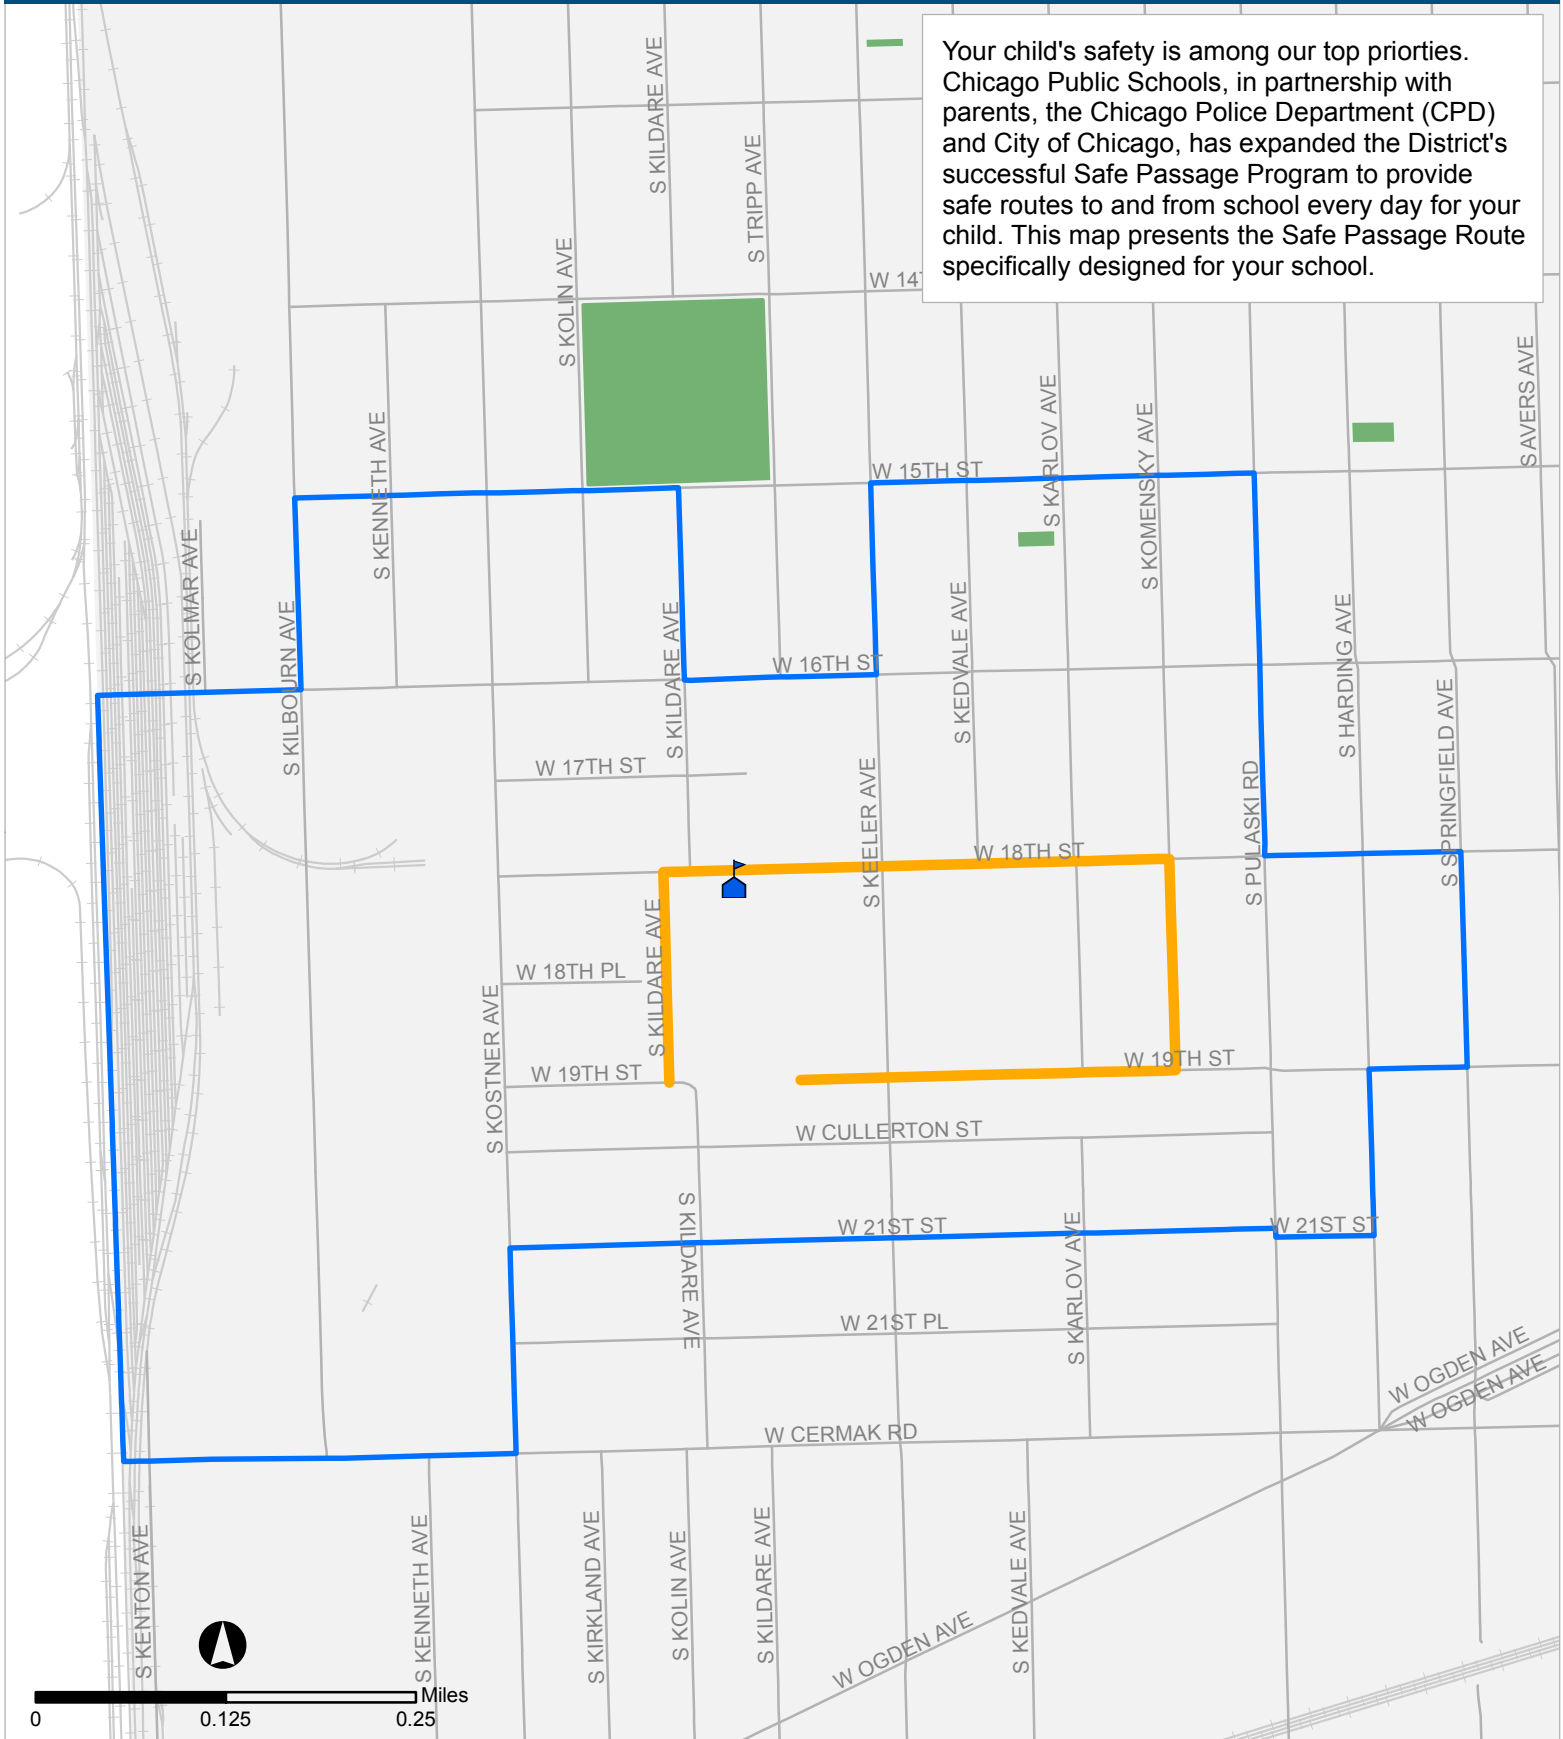

# SAFE PASSAGE ROUTE: MASON

Your child's safety is among our top priorities. Chicago Public Schools, in partnership with parents, the Chicago Police Department (CPD) and City of Chicago, has expanded the District's successful Safe Passage Program to provide safe routes to and from school every day for your child. This map presents the Safe Passage Route specifically designed for your school.

— Safe Passage Route

□ Attendance Boundary

🏠 School Location

■ Park