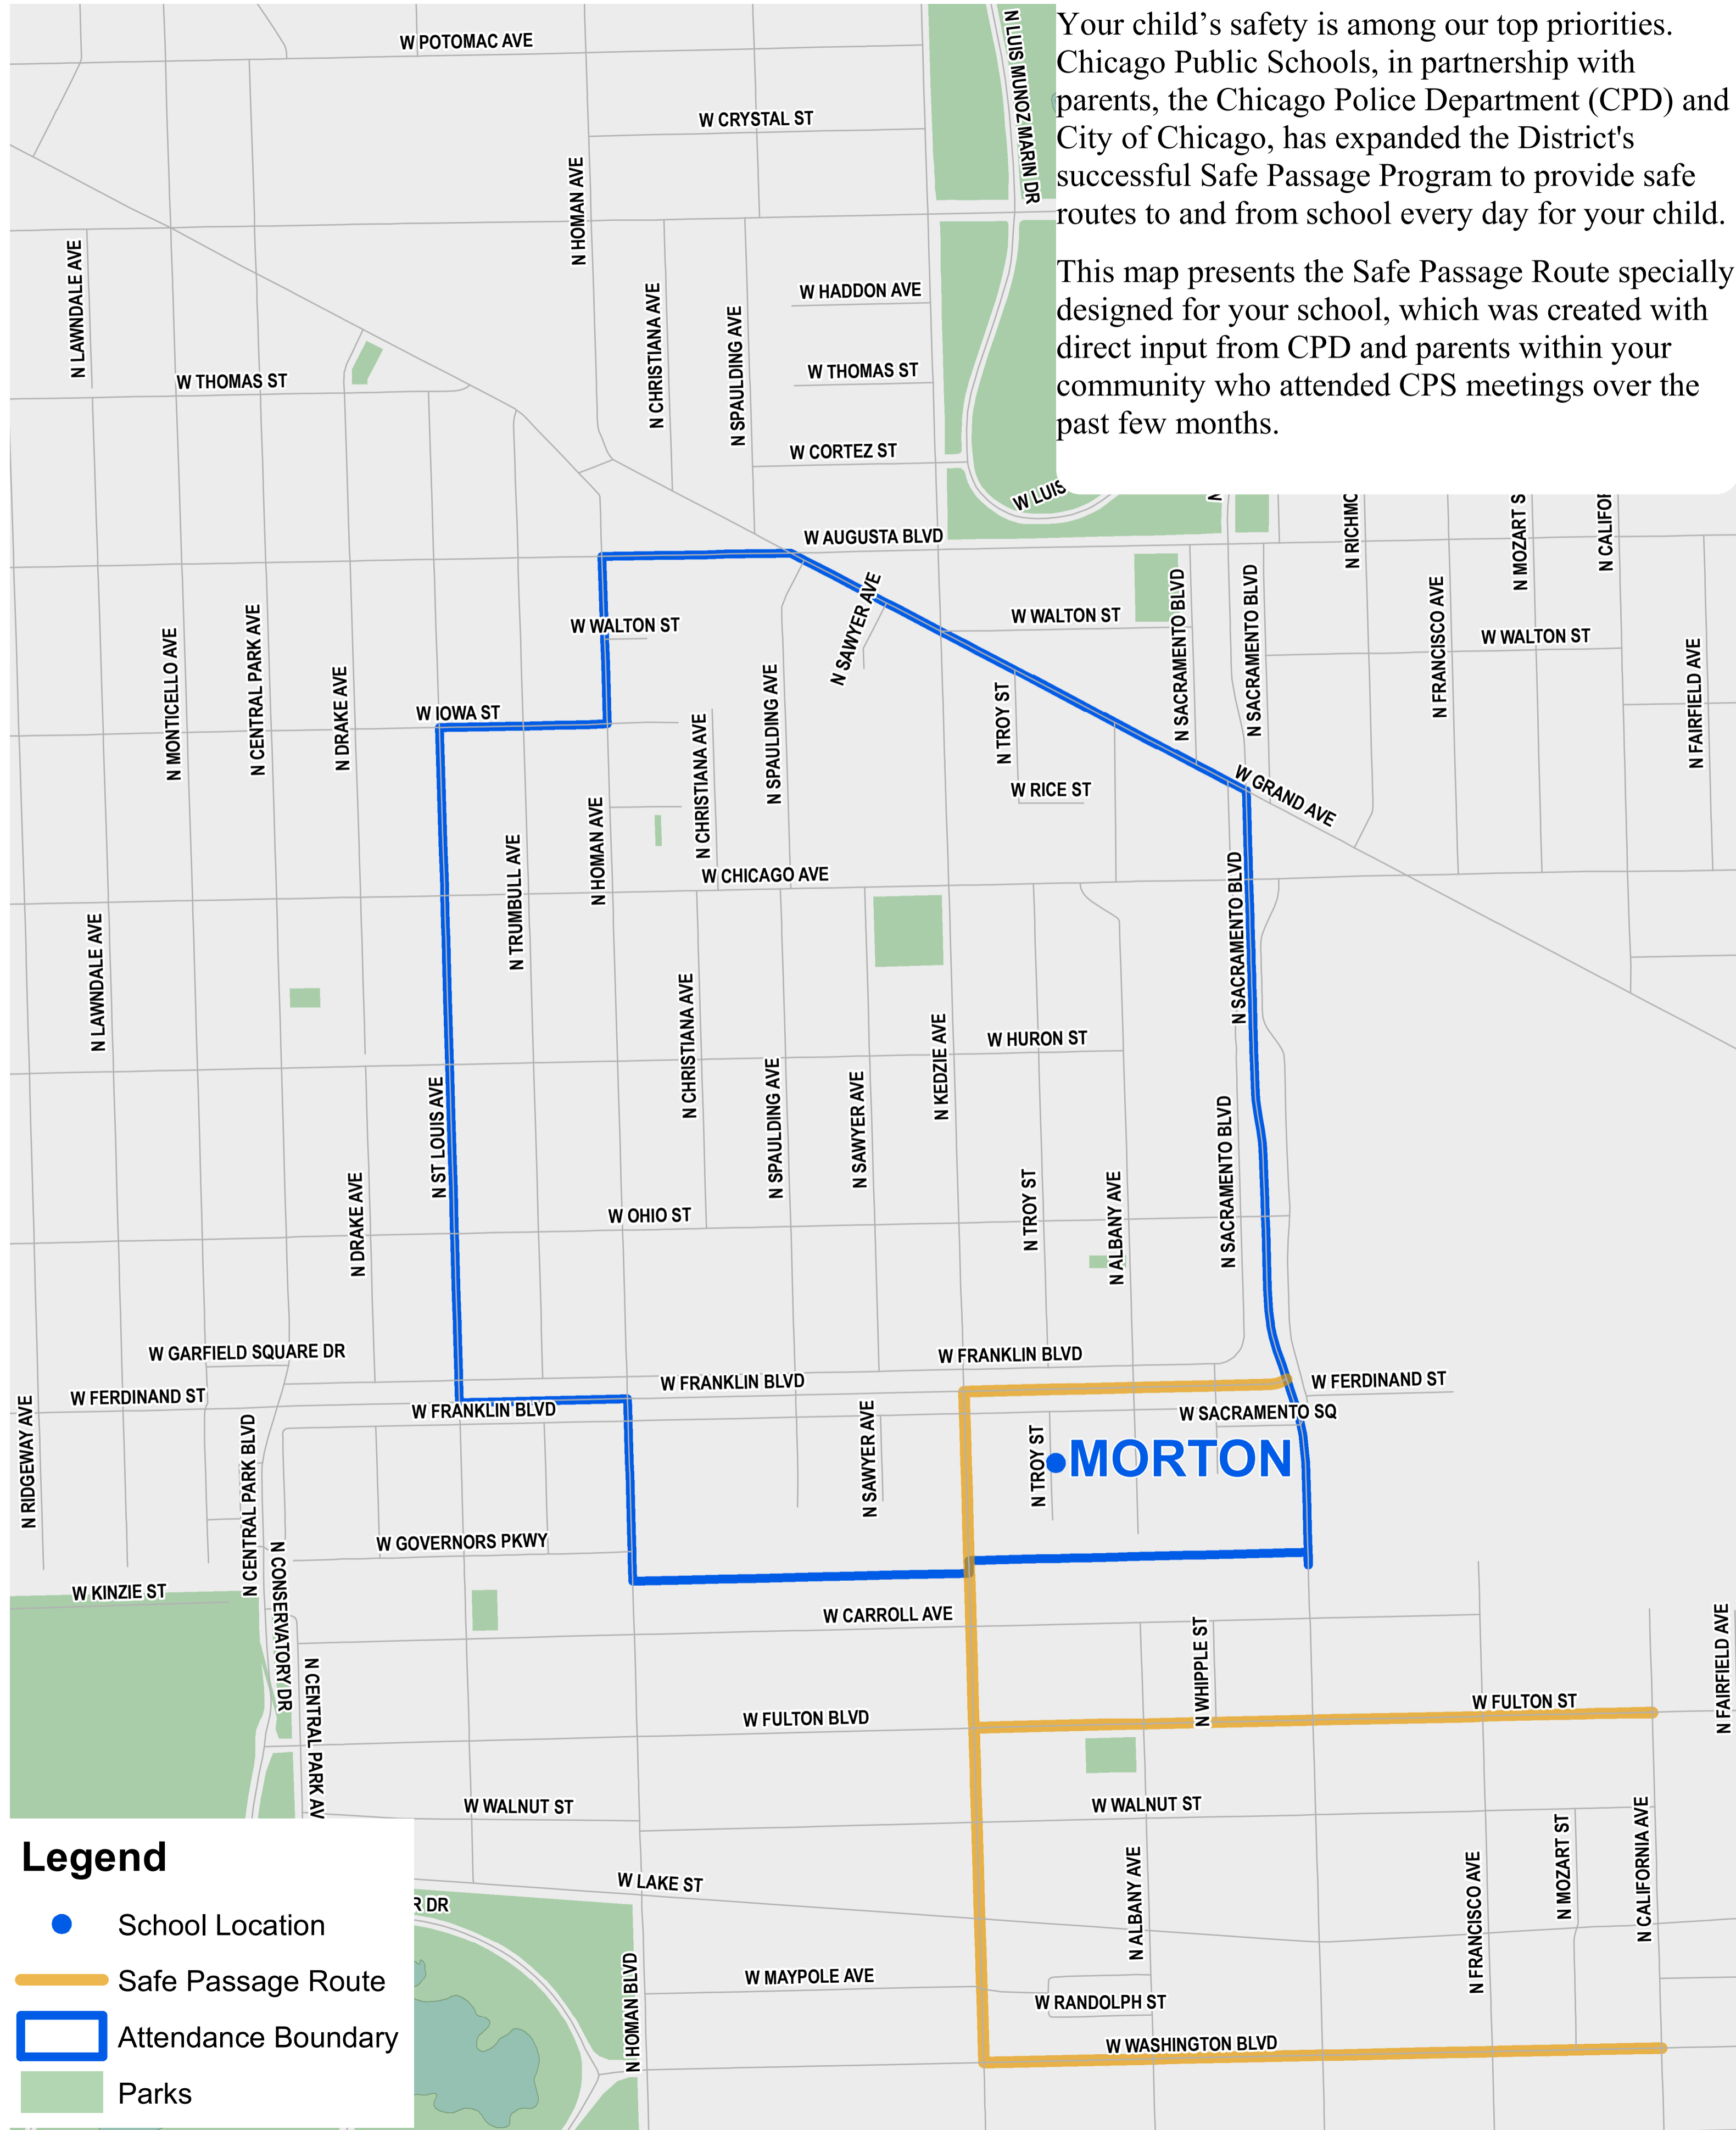

Morton Safe Passage Route

Your child's safety is among our top priorities. Chicago Public Schools, in partnership with parents, the Chicago Police Department (CPD) and City of Chicago, has expanded the District's successful Safe Passage Program to provide safe routes to and from school every day for your child.

This map presents the Safe Passage Route specially designed for your school, which was created with direct input from CPD and parents within your community who attended CPS meetings over the past few months.

Legend

- School Location
- Safe Passage Route
- Attendance Boundary
- Parks