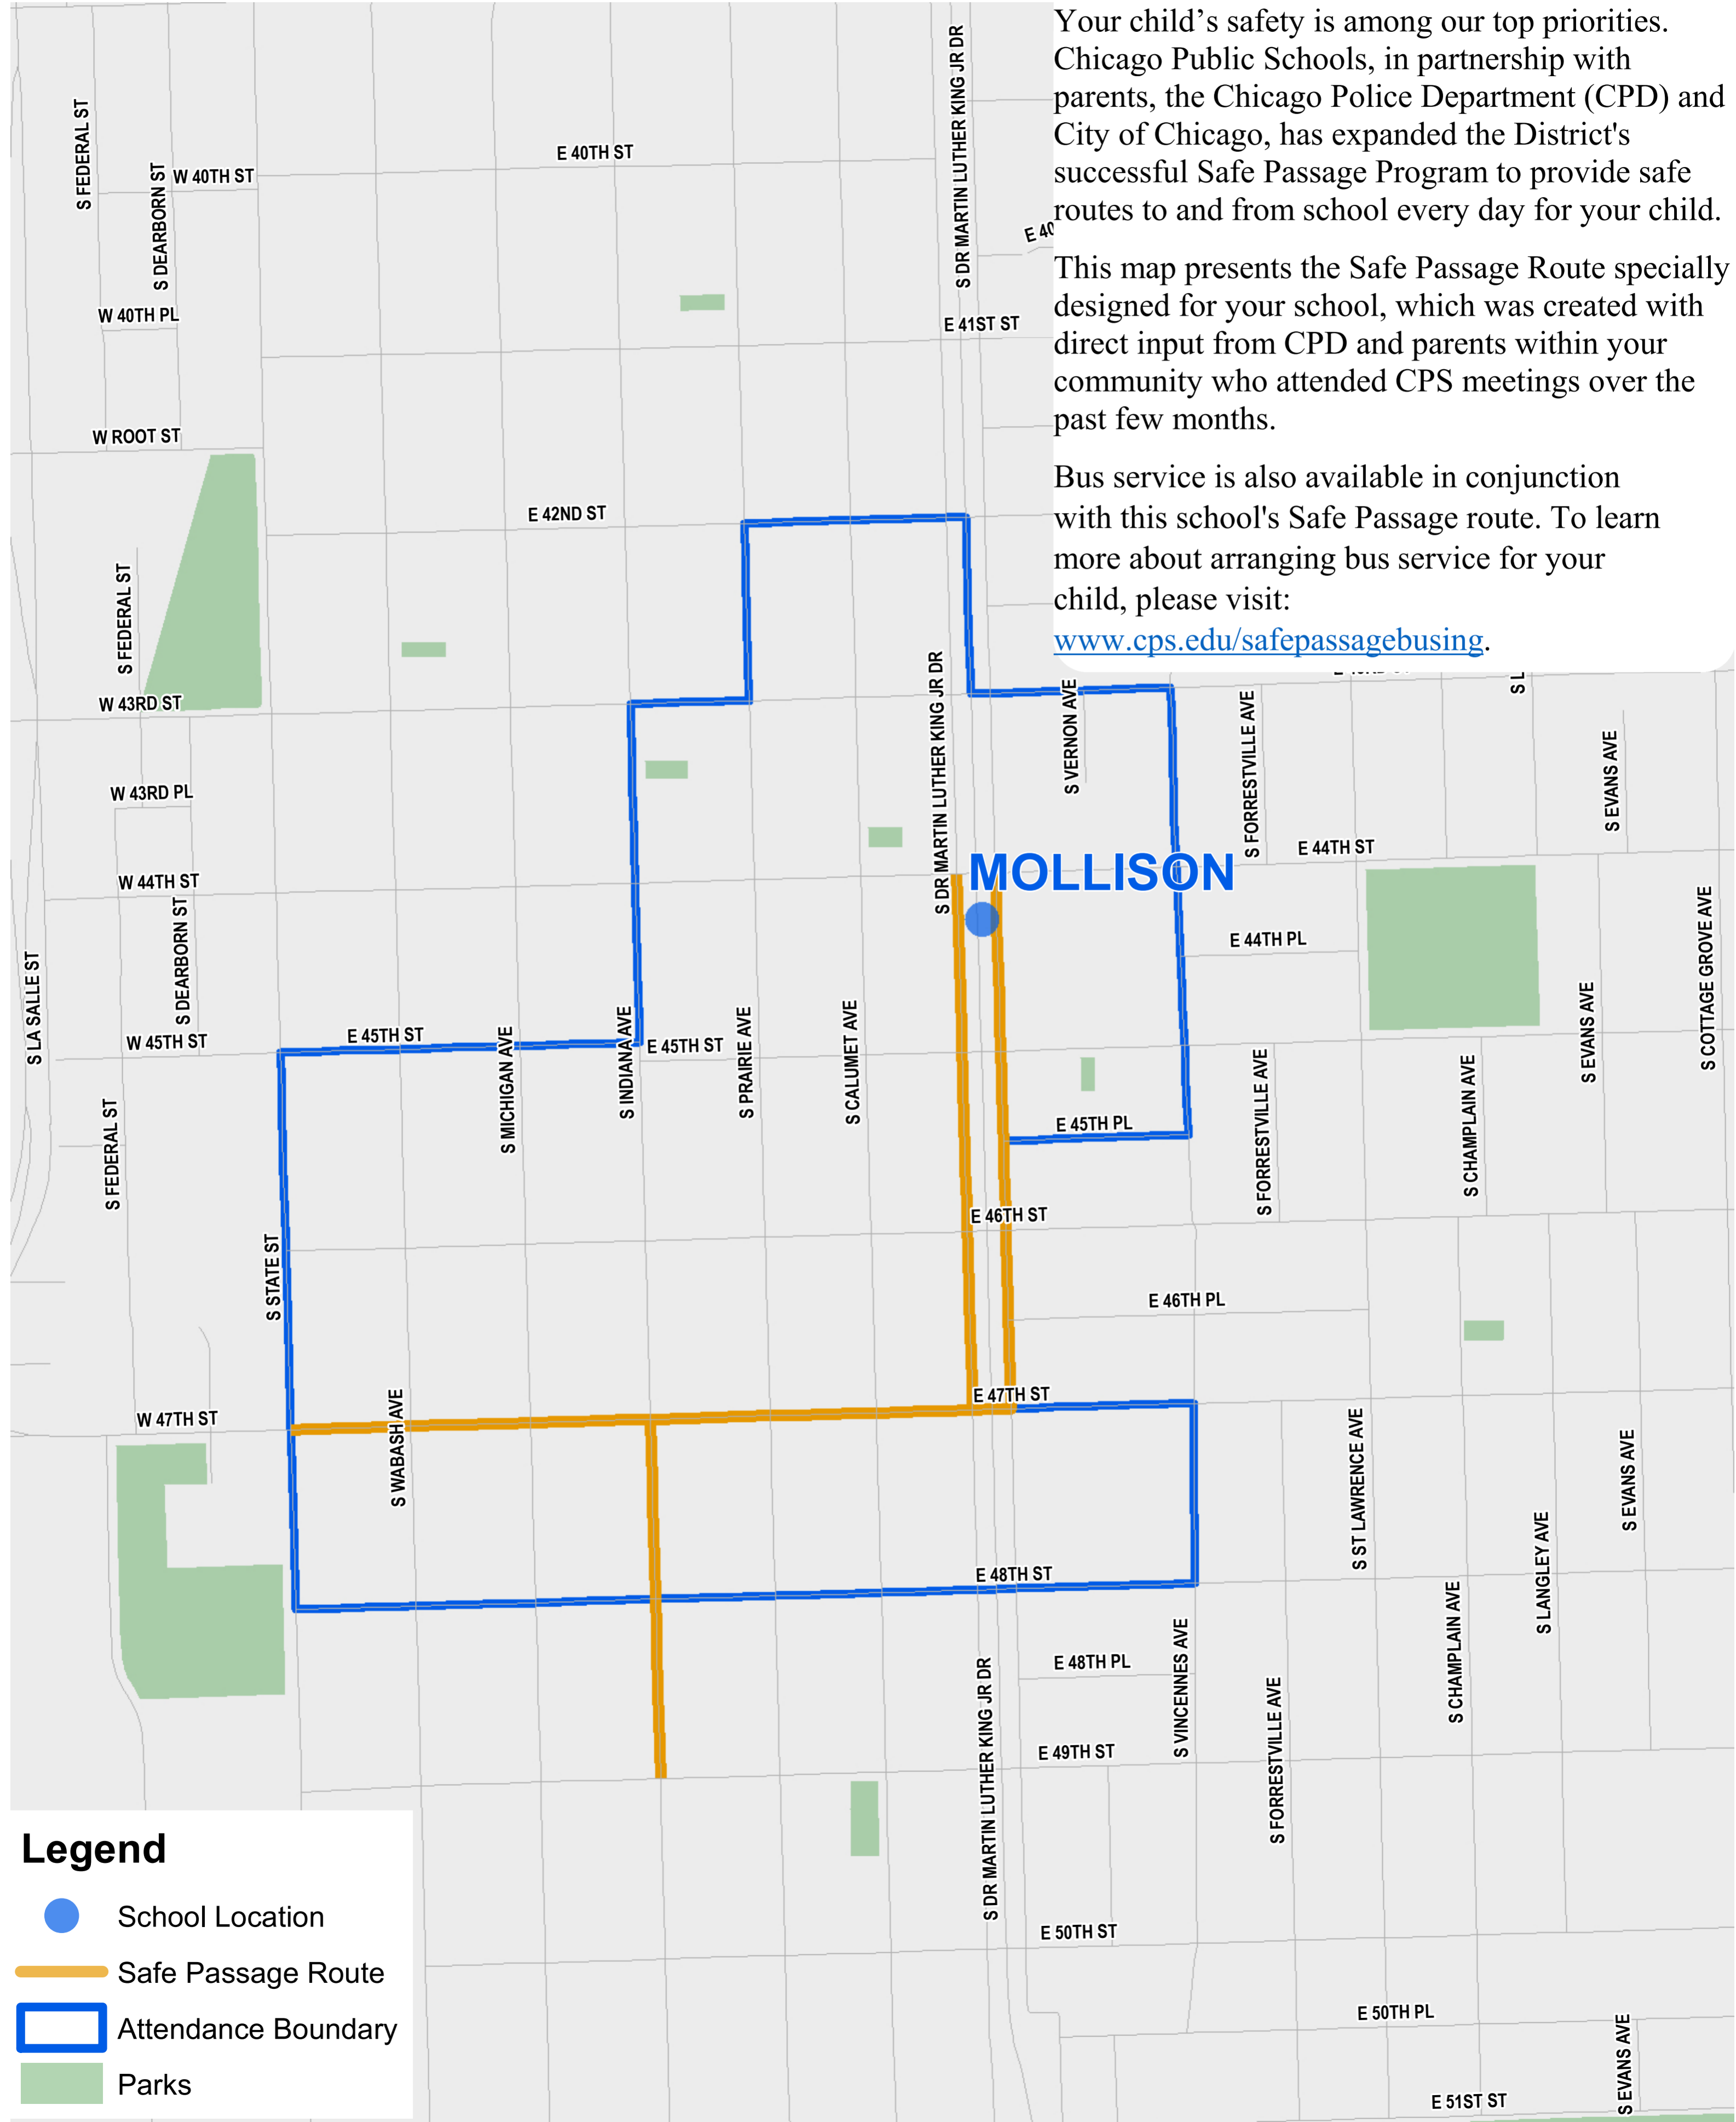

Mollison Safe Passage Route

Your child's safety is among our top priorities. Chicago Public Schools, in partnership with parents, the Chicago Police Department (CPD) and City of Chicago, has expanded the District's successful Safe Passage Program to provide safe routes to and from school every day for your child.

This map presents the Safe Passage Route specially designed for your school, which was created with direct input from CPD and parents within your community who attended CPS meetings over the past few months.

Bus service is also available in conjunction with this school's Safe Passage route. To learn more about arranging bus service for your child, please visit:

www.cps.edu/safepassagebusing.

Legend

- School Location
- Safe Passage Route
- Attendance Boundary
- Parks