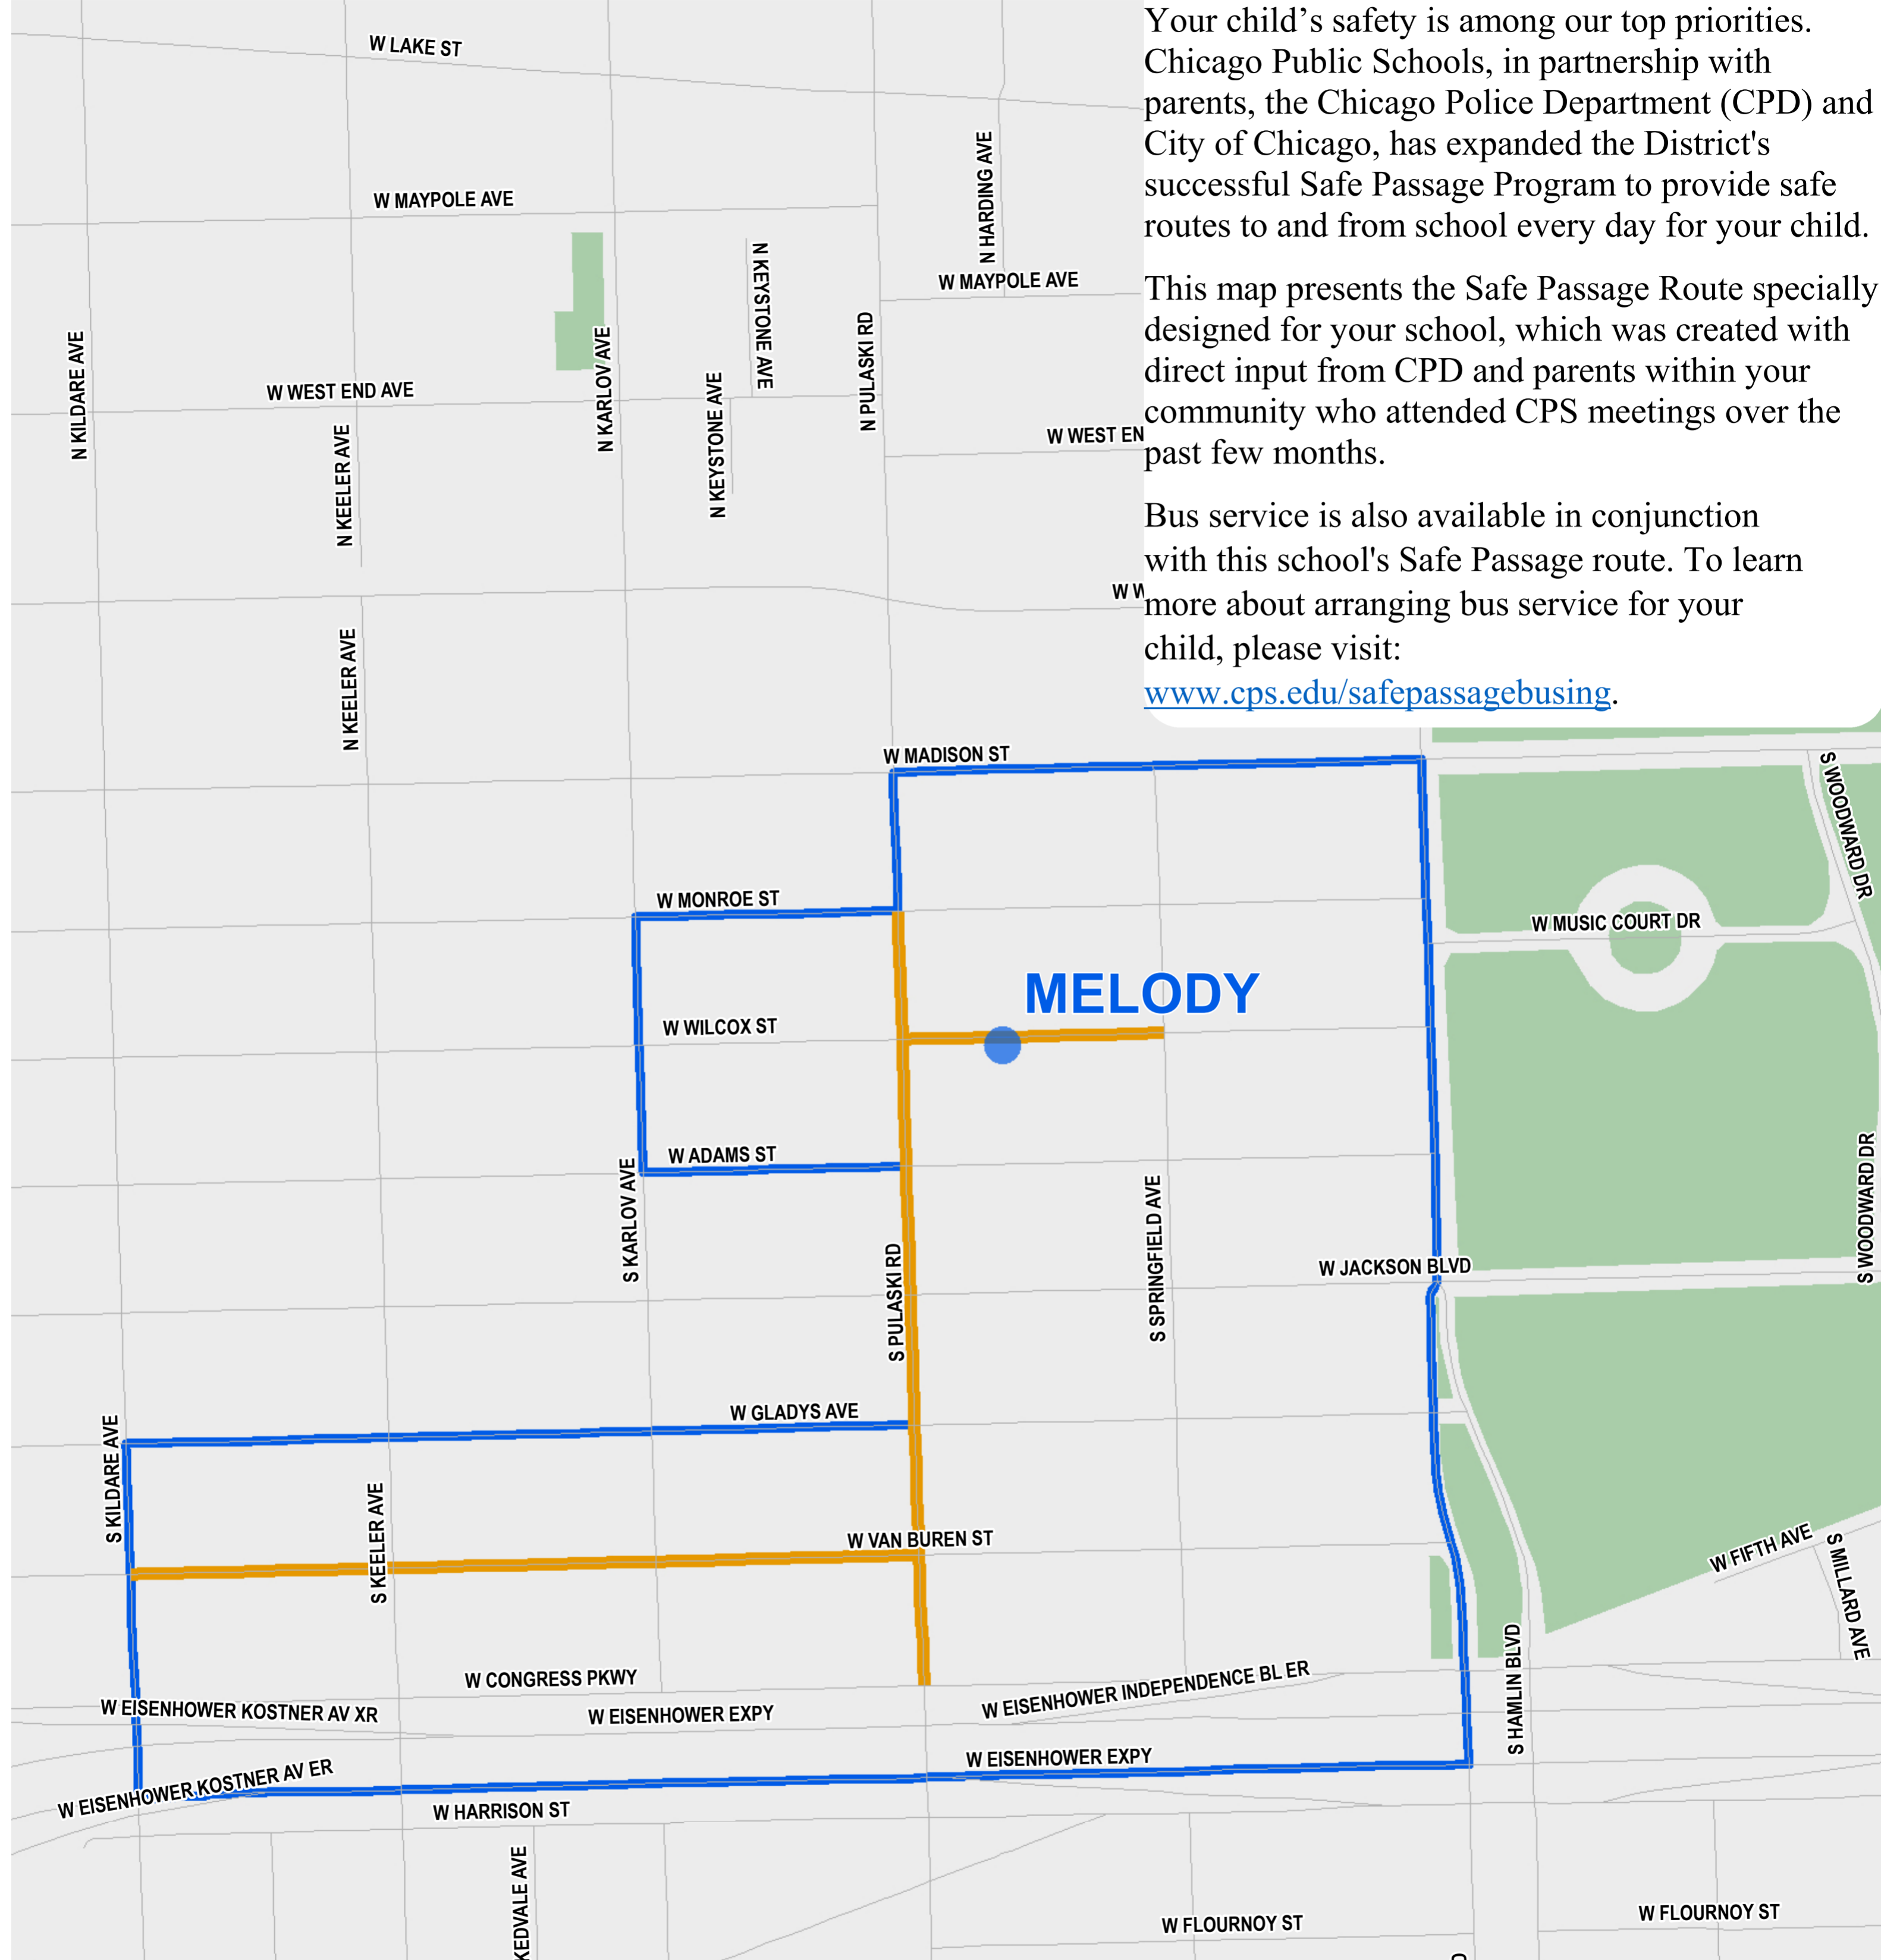

# Melody Safe Passage Route

Your child's safety is among our top priorities. Chicago Public Schools, in partnership with parents, the Chicago Police Department (CPD) and City of Chicago, has expanded the District's successful Safe Passage Program to provide safe routes to and from school every day for your child.

This map presents the Safe Passage Route specially designed for your school, which was created with direct input from CPD and parents within your community who attended CPS meetings over the past few months.

Bus service is also available in conjunction with this school's Safe Passage route. To learn more about arranging bus service for your child, please visit: [www.cps.edu/safepassagebusing](http://www.cps.edu/safepassagebusing).

**Legend**

- School Location
- Safe Passage Route
- Attendance Boundary
- Parks