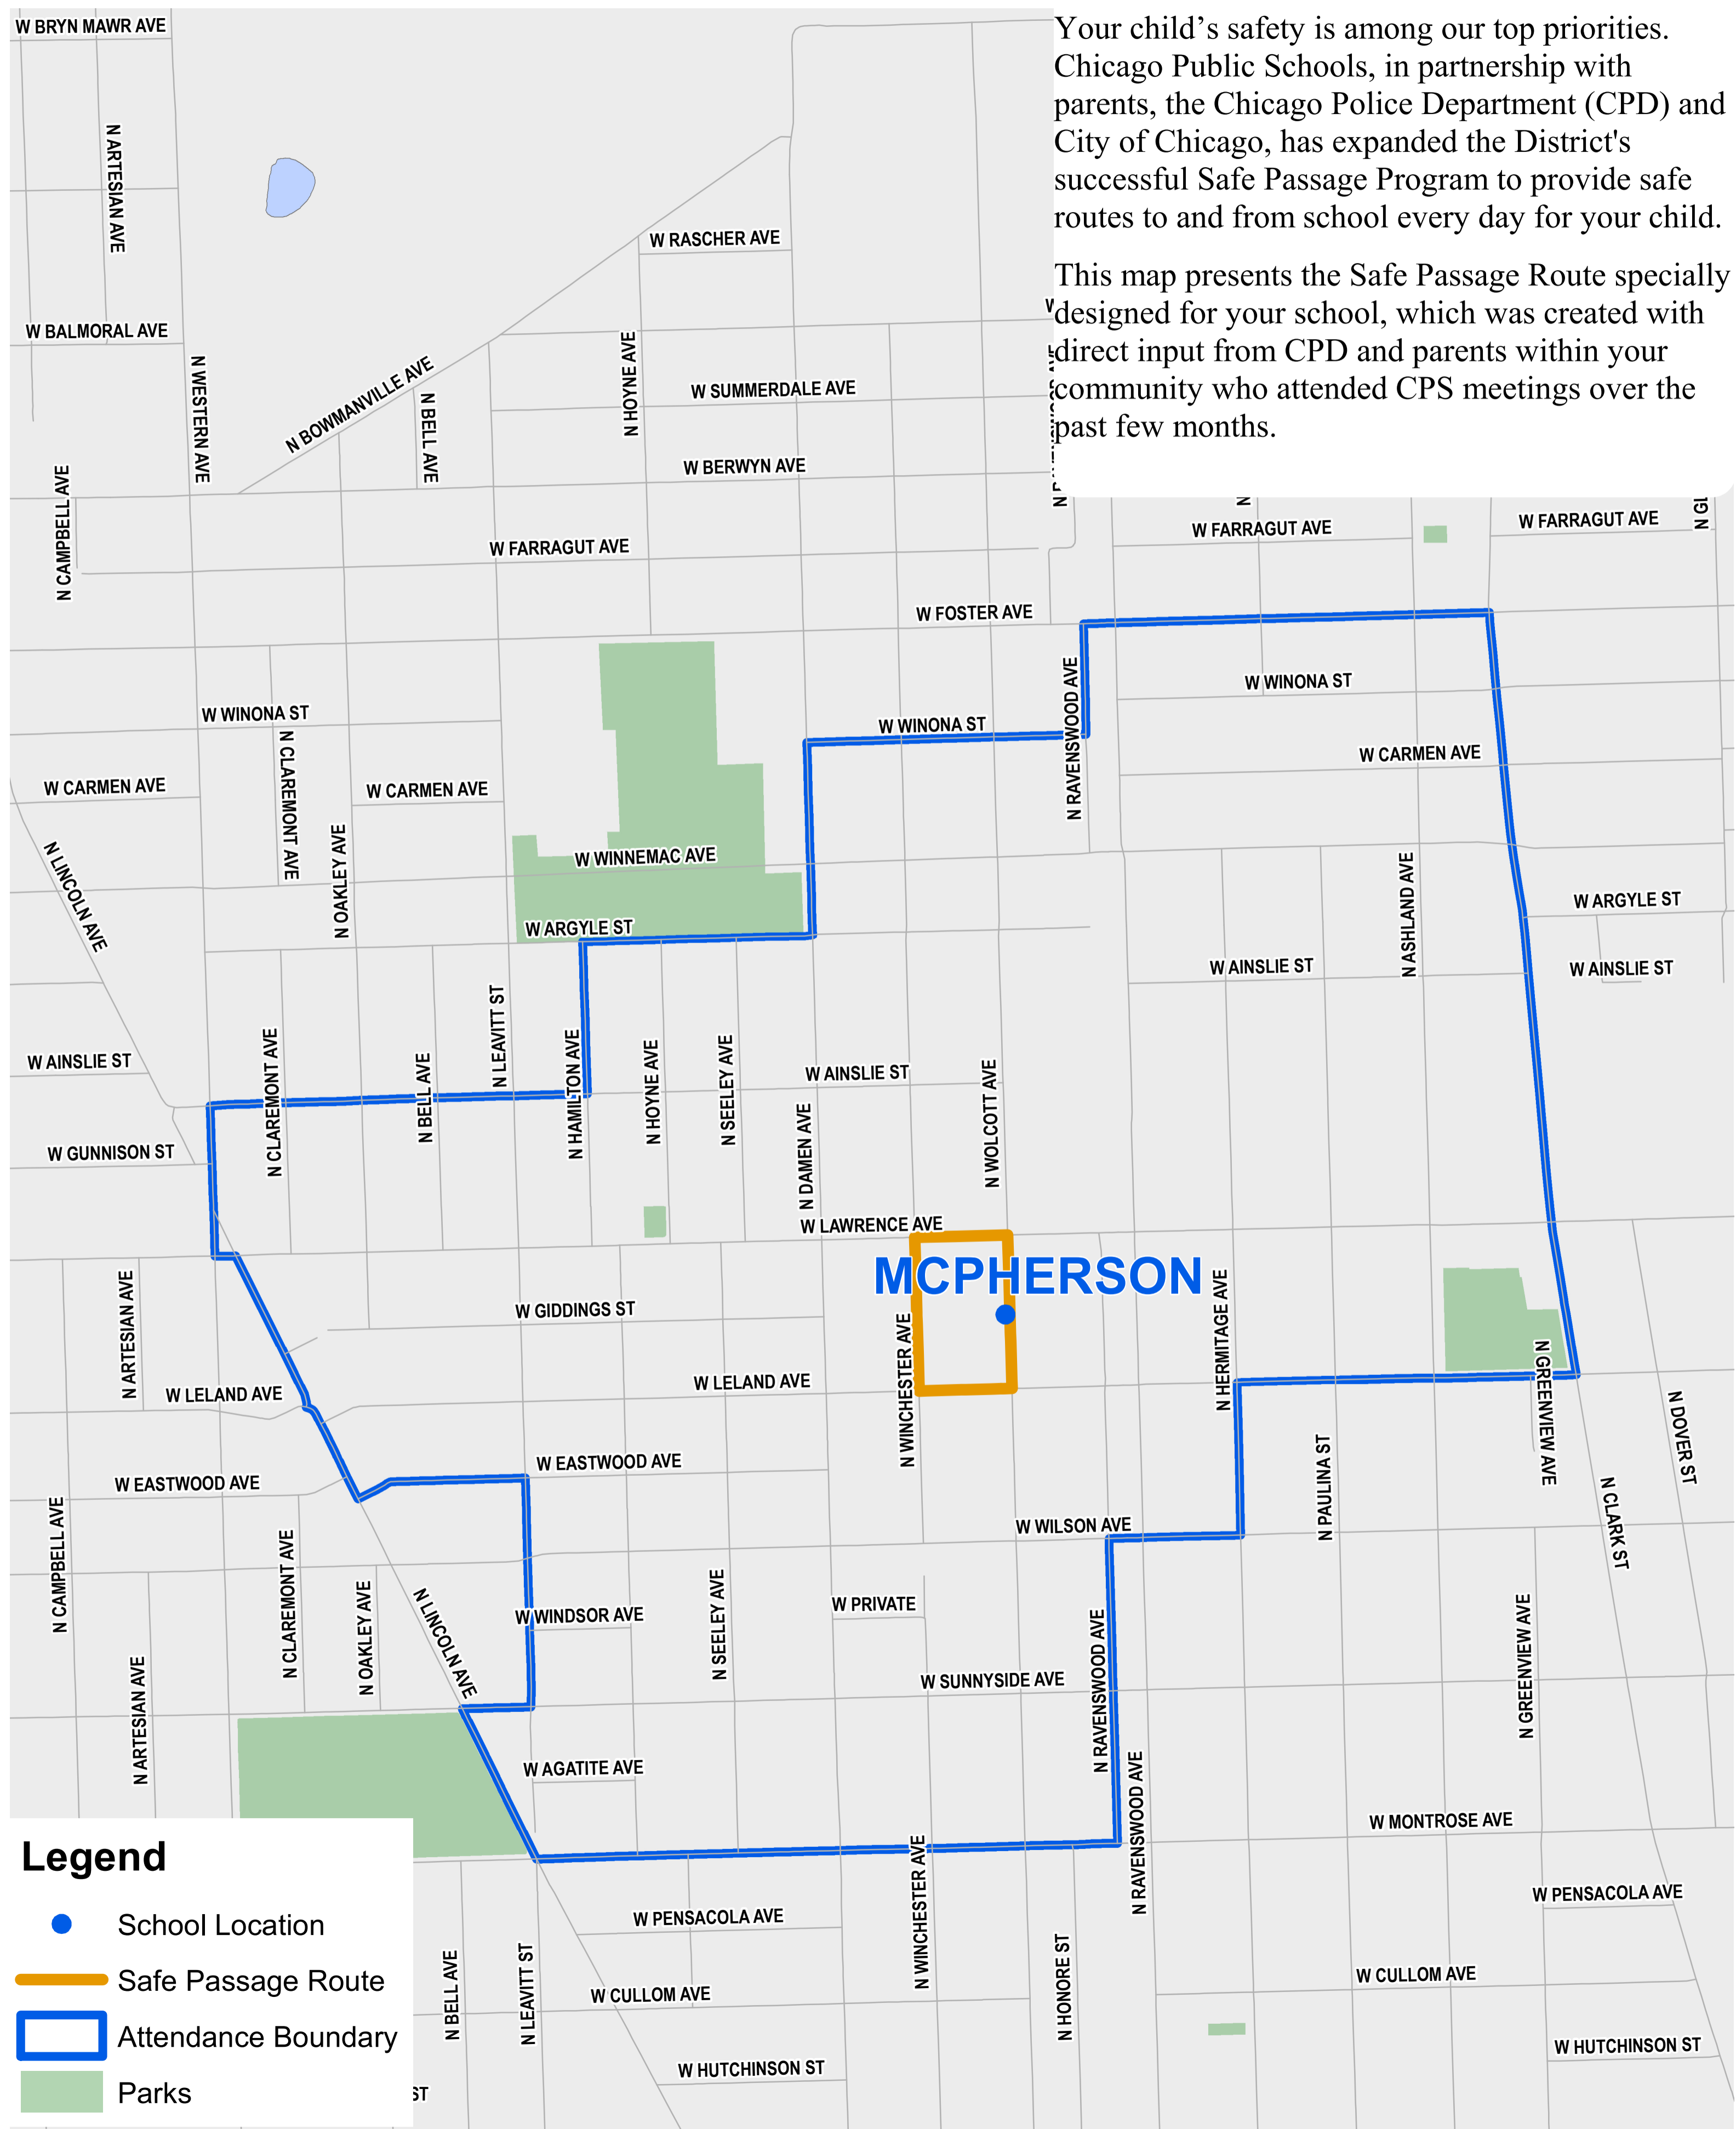

McPherson Safe Passage Route

Your child's safety is among our top priorities. Chicago Public Schools, in partnership with parents, the Chicago Police Department (CPD) and City of Chicago, has expanded the District's successful Safe Passage Program to provide safe routes to and from school every day for your child.

This map presents the Safe Passage Route specially designed for your school, which was created with direct input from CPD and parents within your community who attended CPS meetings over the past few months.

Legend

- School Location
- Safe Passage Route
- Attendance Boundary
- Parks