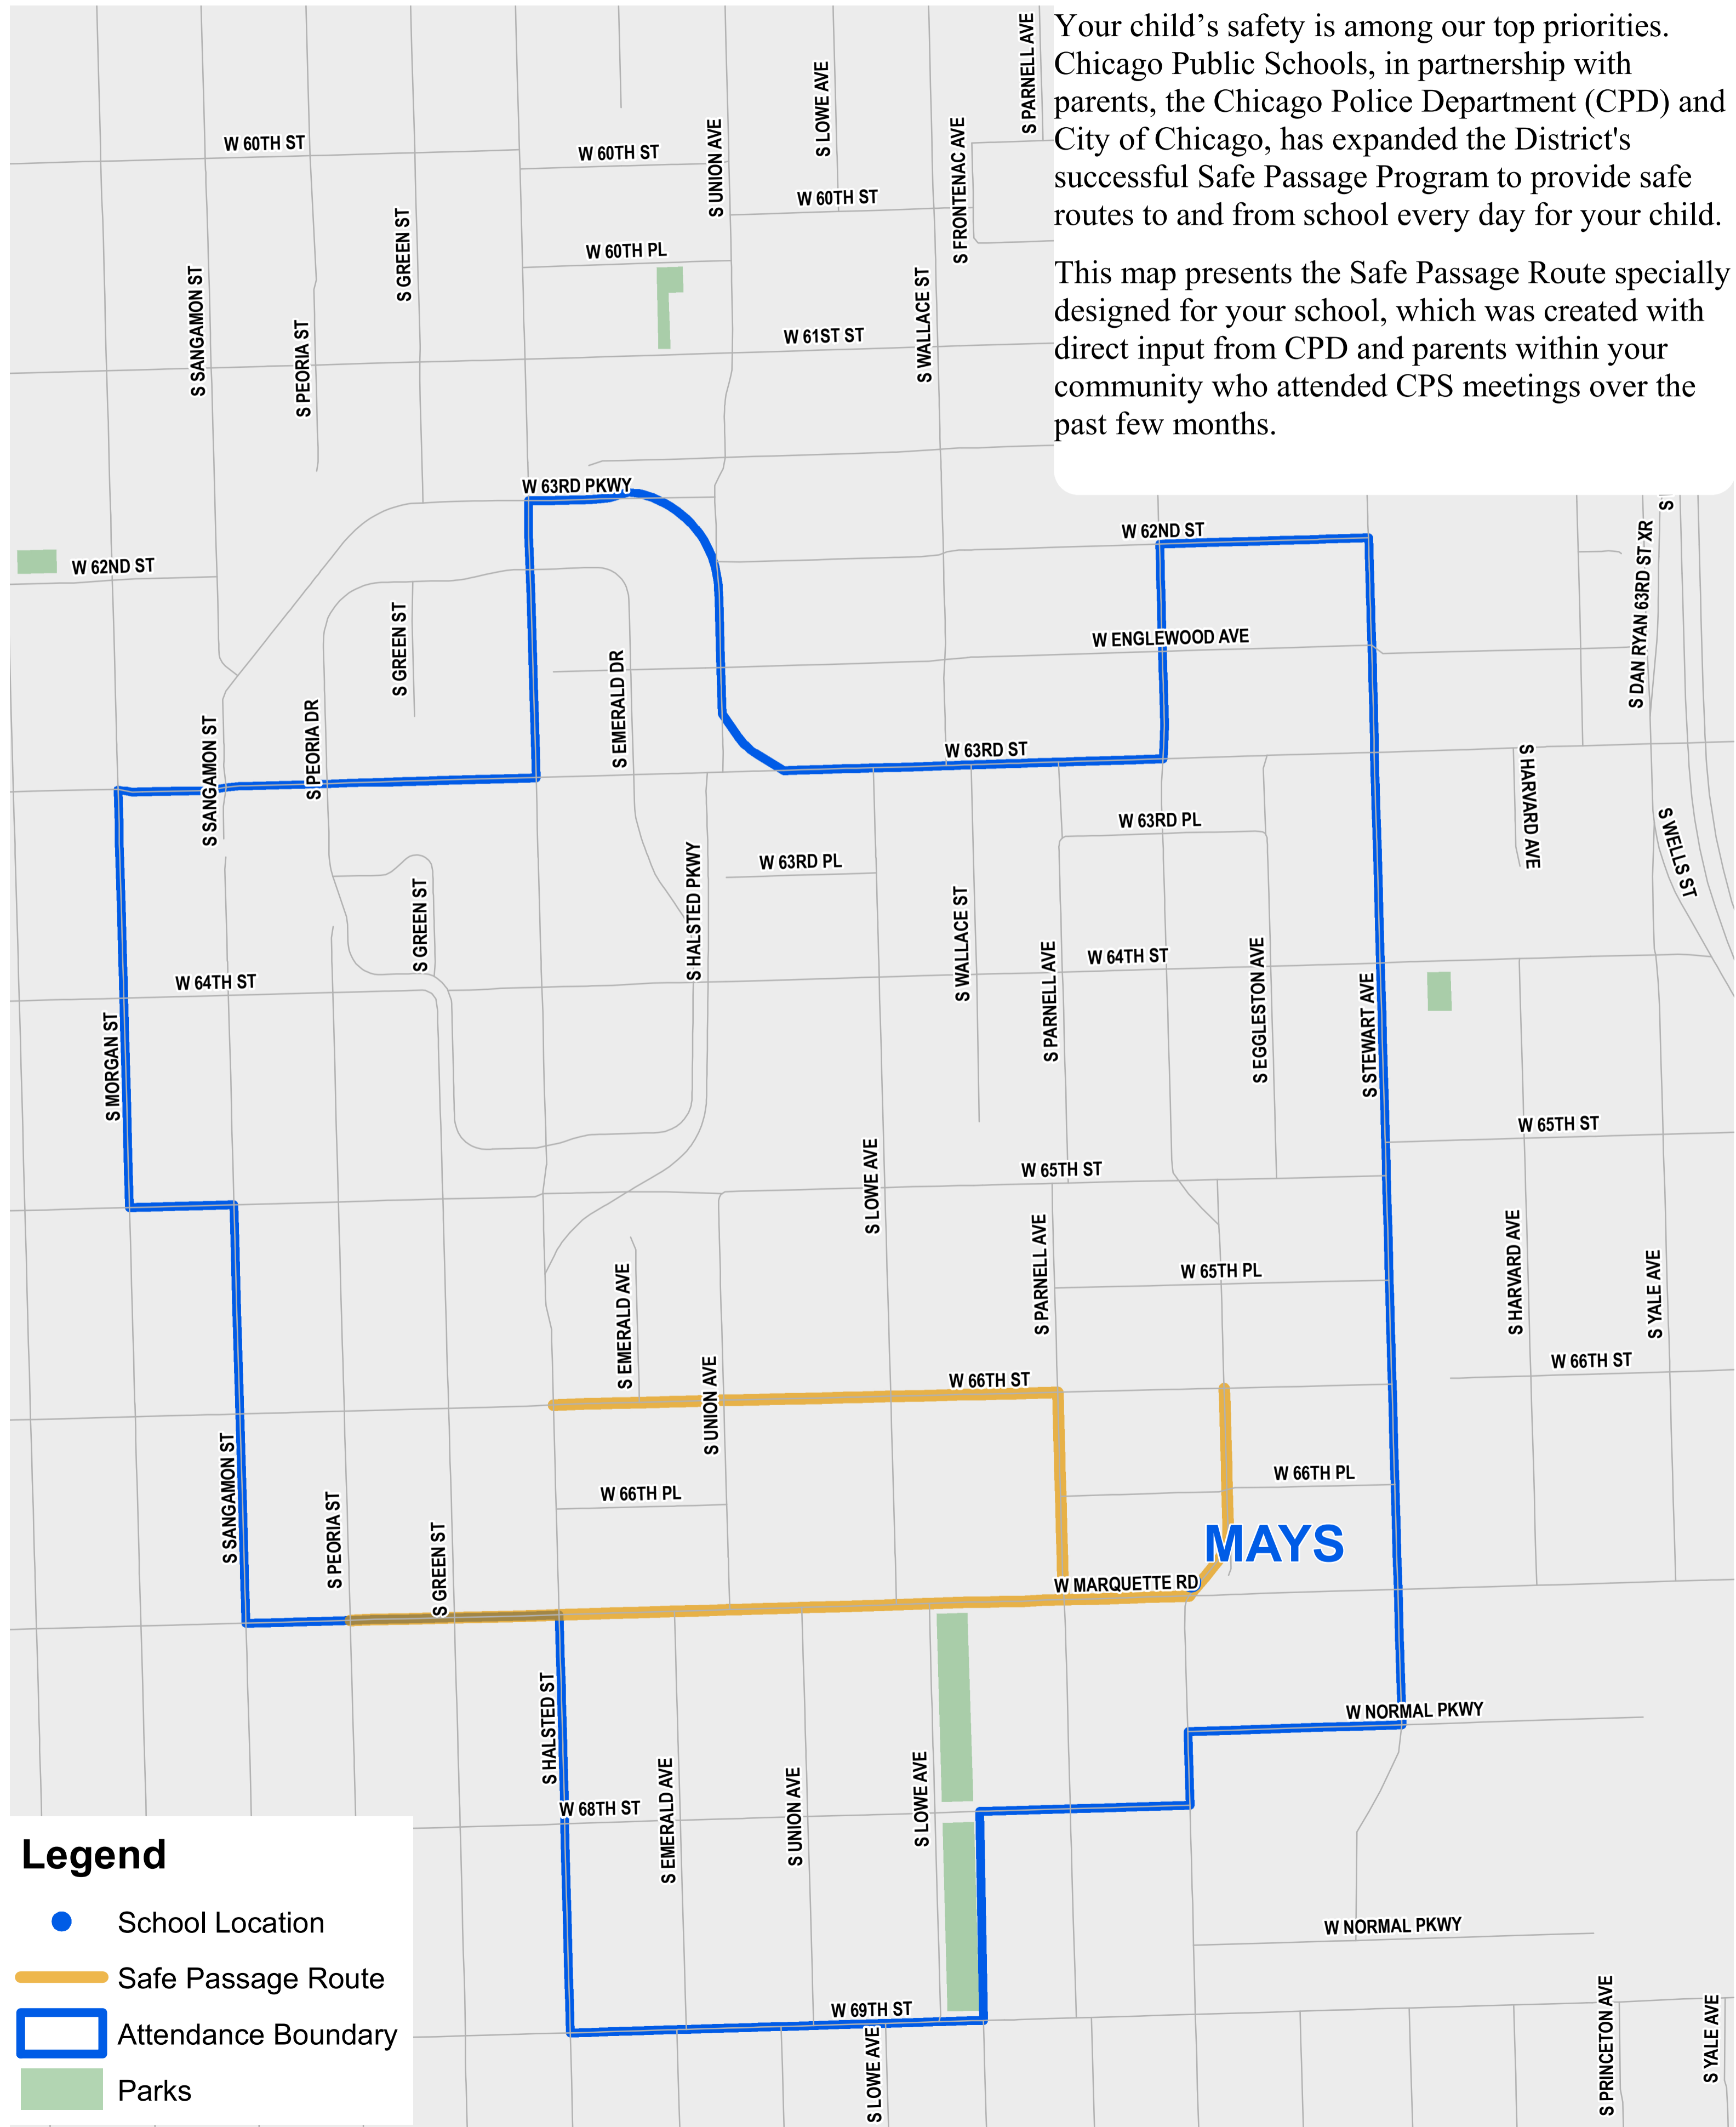

# Mays Safe Passage Route

Your child's safety is among our top priorities. Chicago Public Schools, in partnership with parents, the Chicago Police Department (CPD) and City of Chicago, has expanded the District's successful Safe Passage Program to provide safe routes to and from school every day for your child.

This map presents the Safe Passage Route specially designed for your school, which was created with direct input from CPD and parents within your community who attended CPS meetings over the past few months.

**Legend**

- School Location
- Safe Passage Route
- Attendance Boundary
- Parks