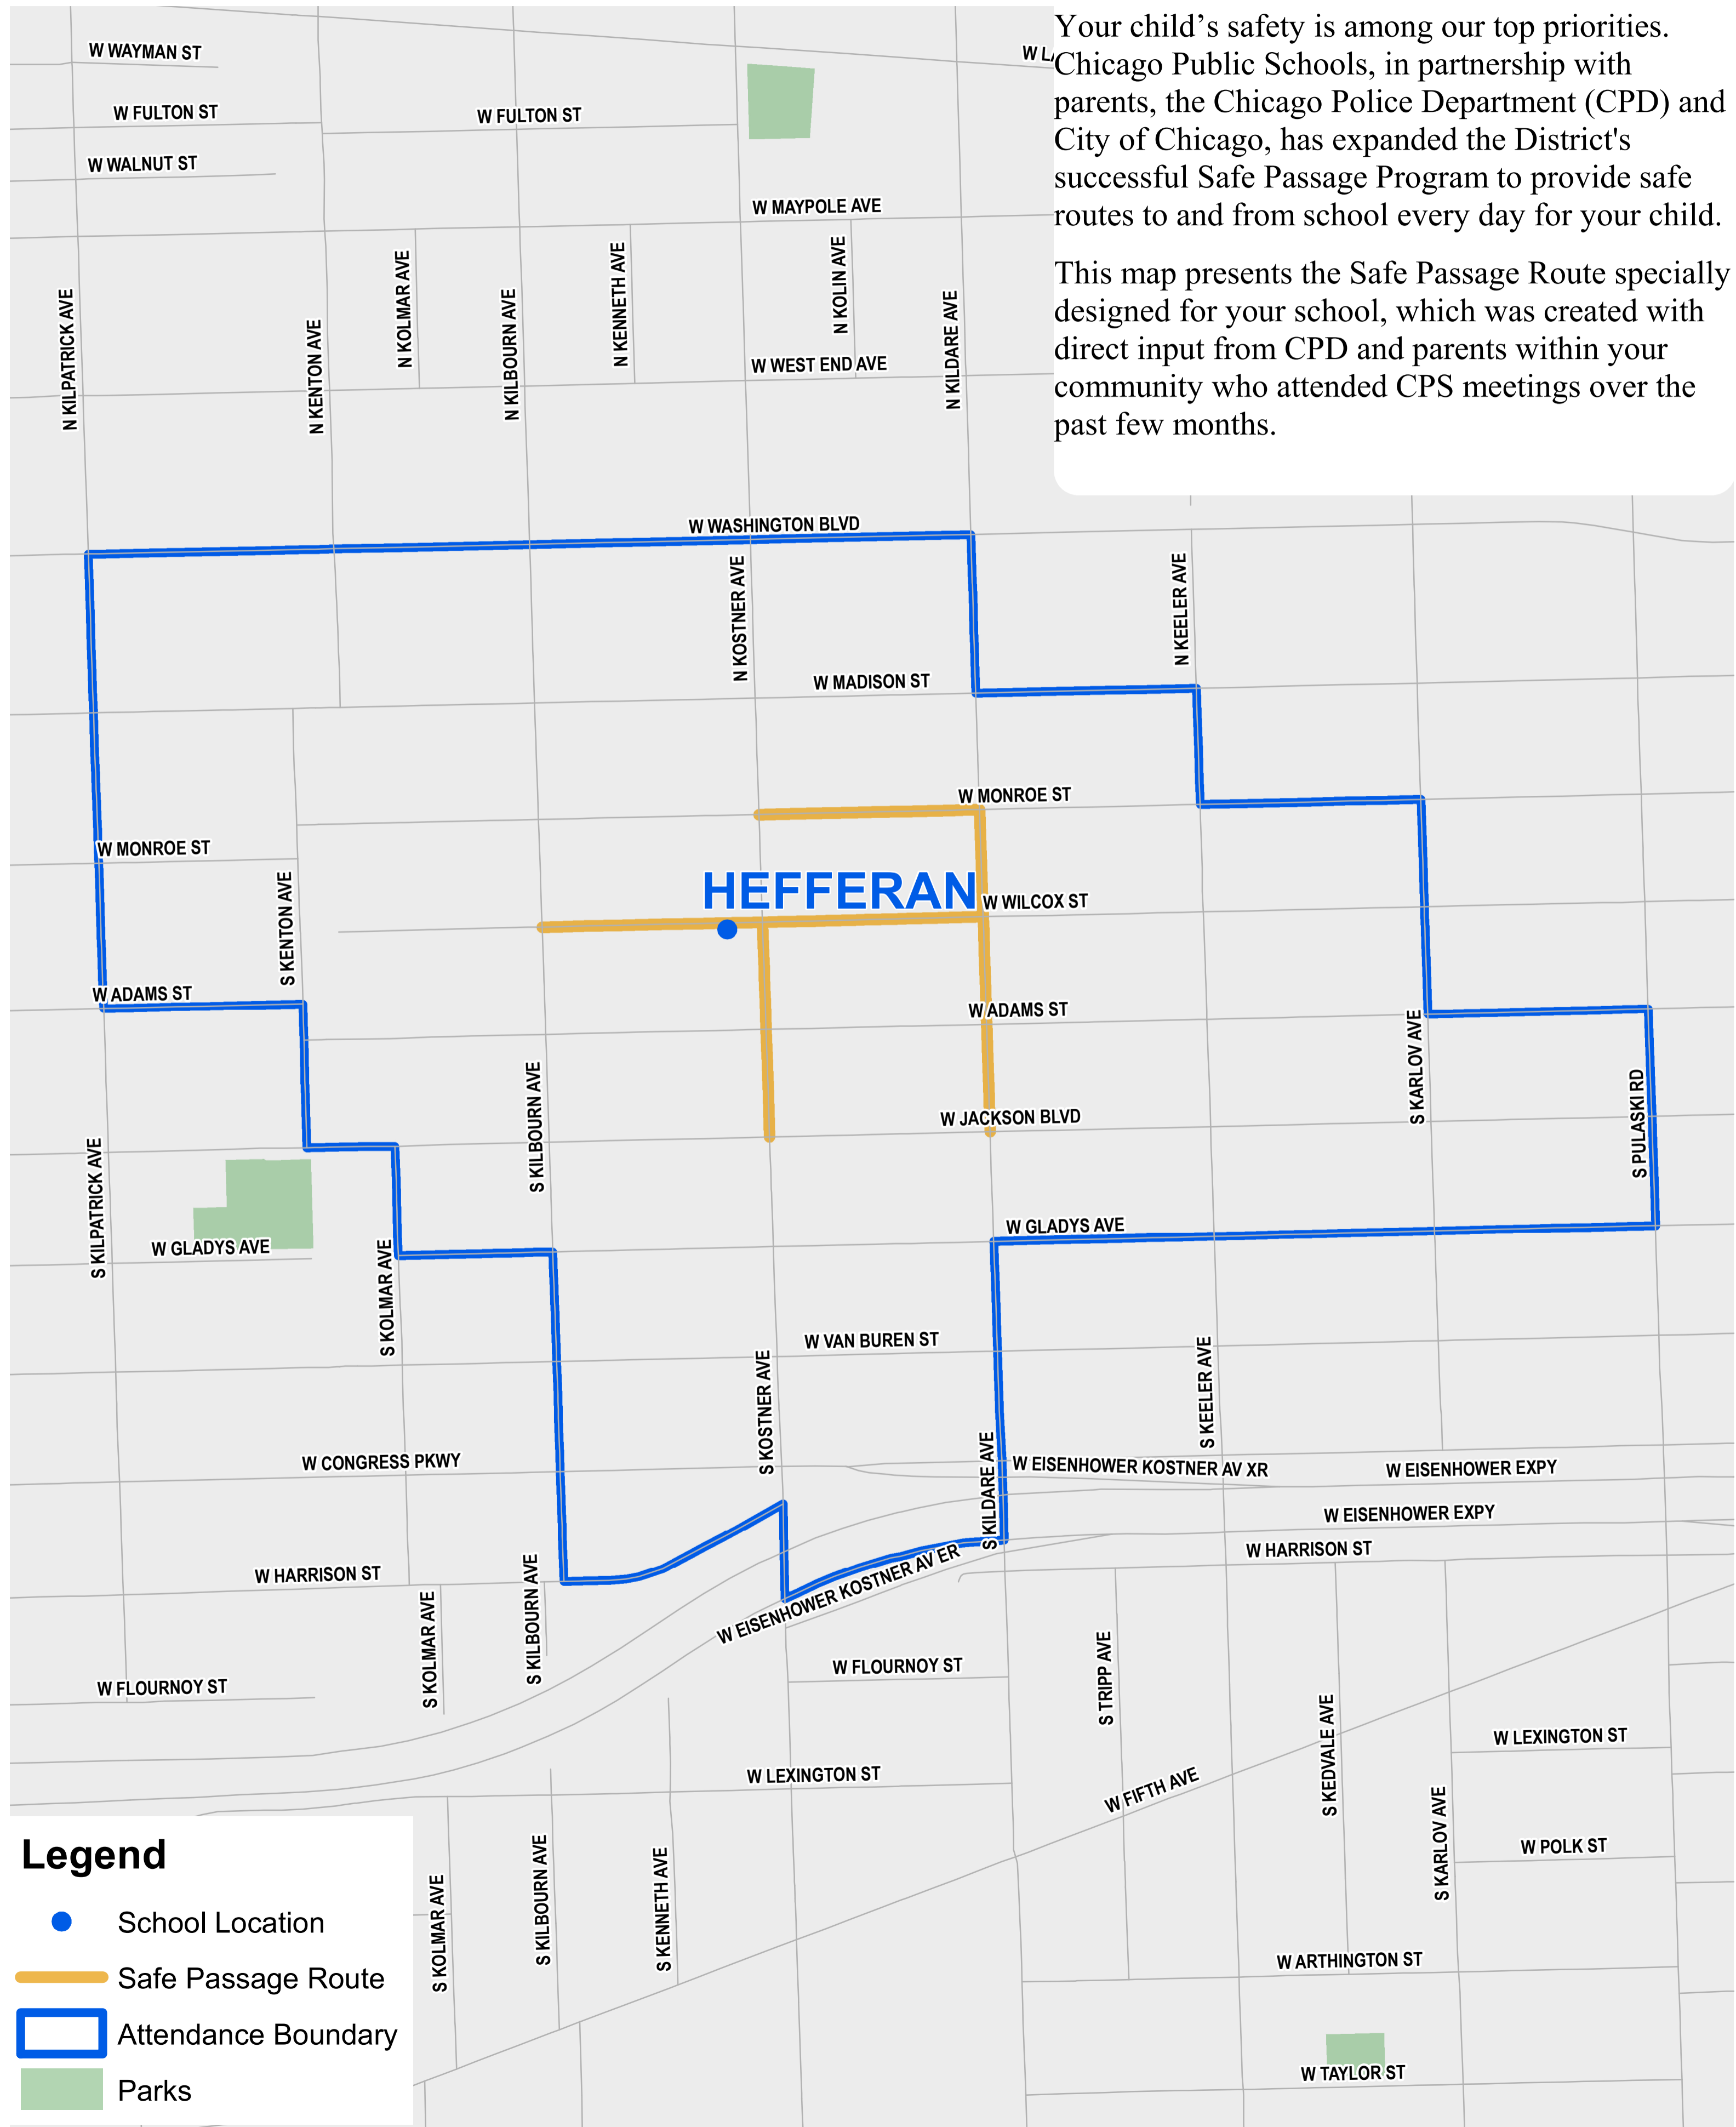

Hefferan Safe Passage Route

Your child's safety is among our top priorities. Chicago Public Schools, in partnership with parents, the Chicago Police Department (CPD) and City of Chicago, has expanded the District's successful Safe Passage Program to provide safe routes to and from school every day for your child.

This map presents the Safe Passage Route specially designed for your school, which was created with direct input from CPD and parents within your community who attended CPS meetings over the past few months.

Legend

- School Location
- Safe Passage Route
- Attendance Boundary
- Parks