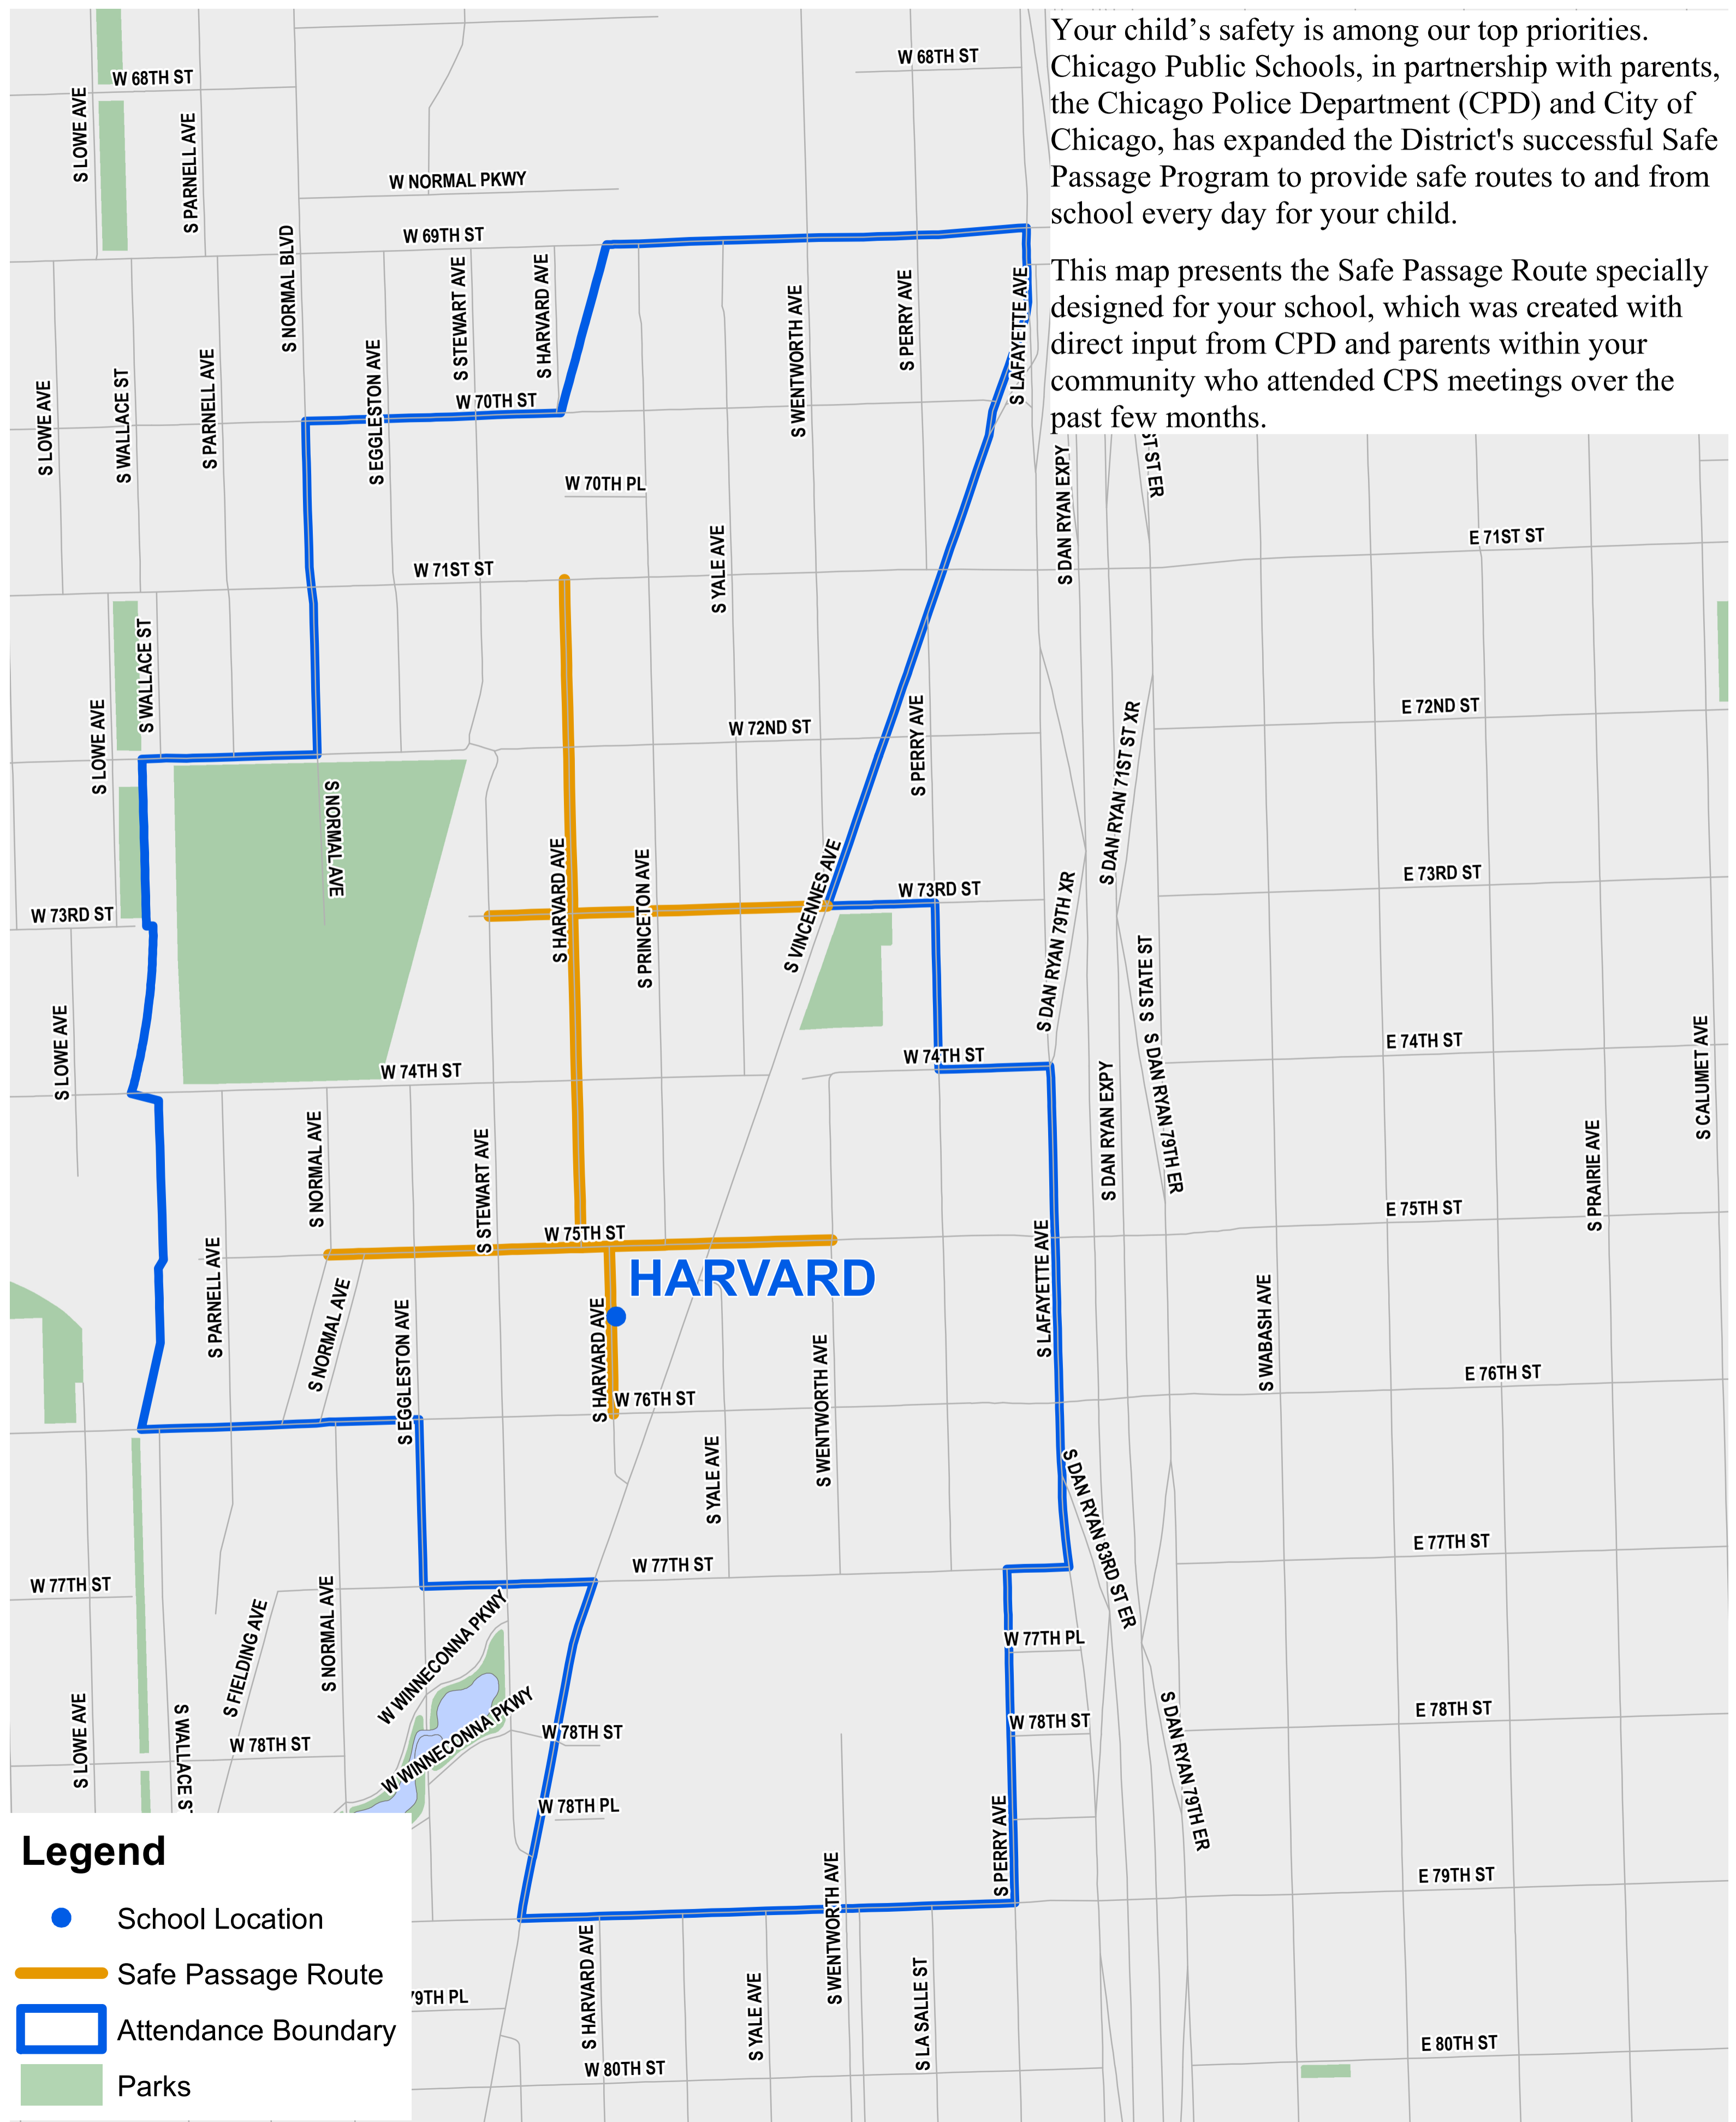

Harvard Safe Passage Route

Your child's safety is among our top priorities. Chicago Public Schools, in partnership with parents, the Chicago Police Department (CPD) and City of Chicago, has expanded the District's successful Safe Passage Program to provide safe routes to and from school every day for your child.

This map presents the Safe Passage Route specially designed for your school, which was created with direct input from CPD and parents within your community who attended CPS meetings over the past few months.

Legend

- School Location
- Safe Passage Route
- Attendance Boundary
- Parks