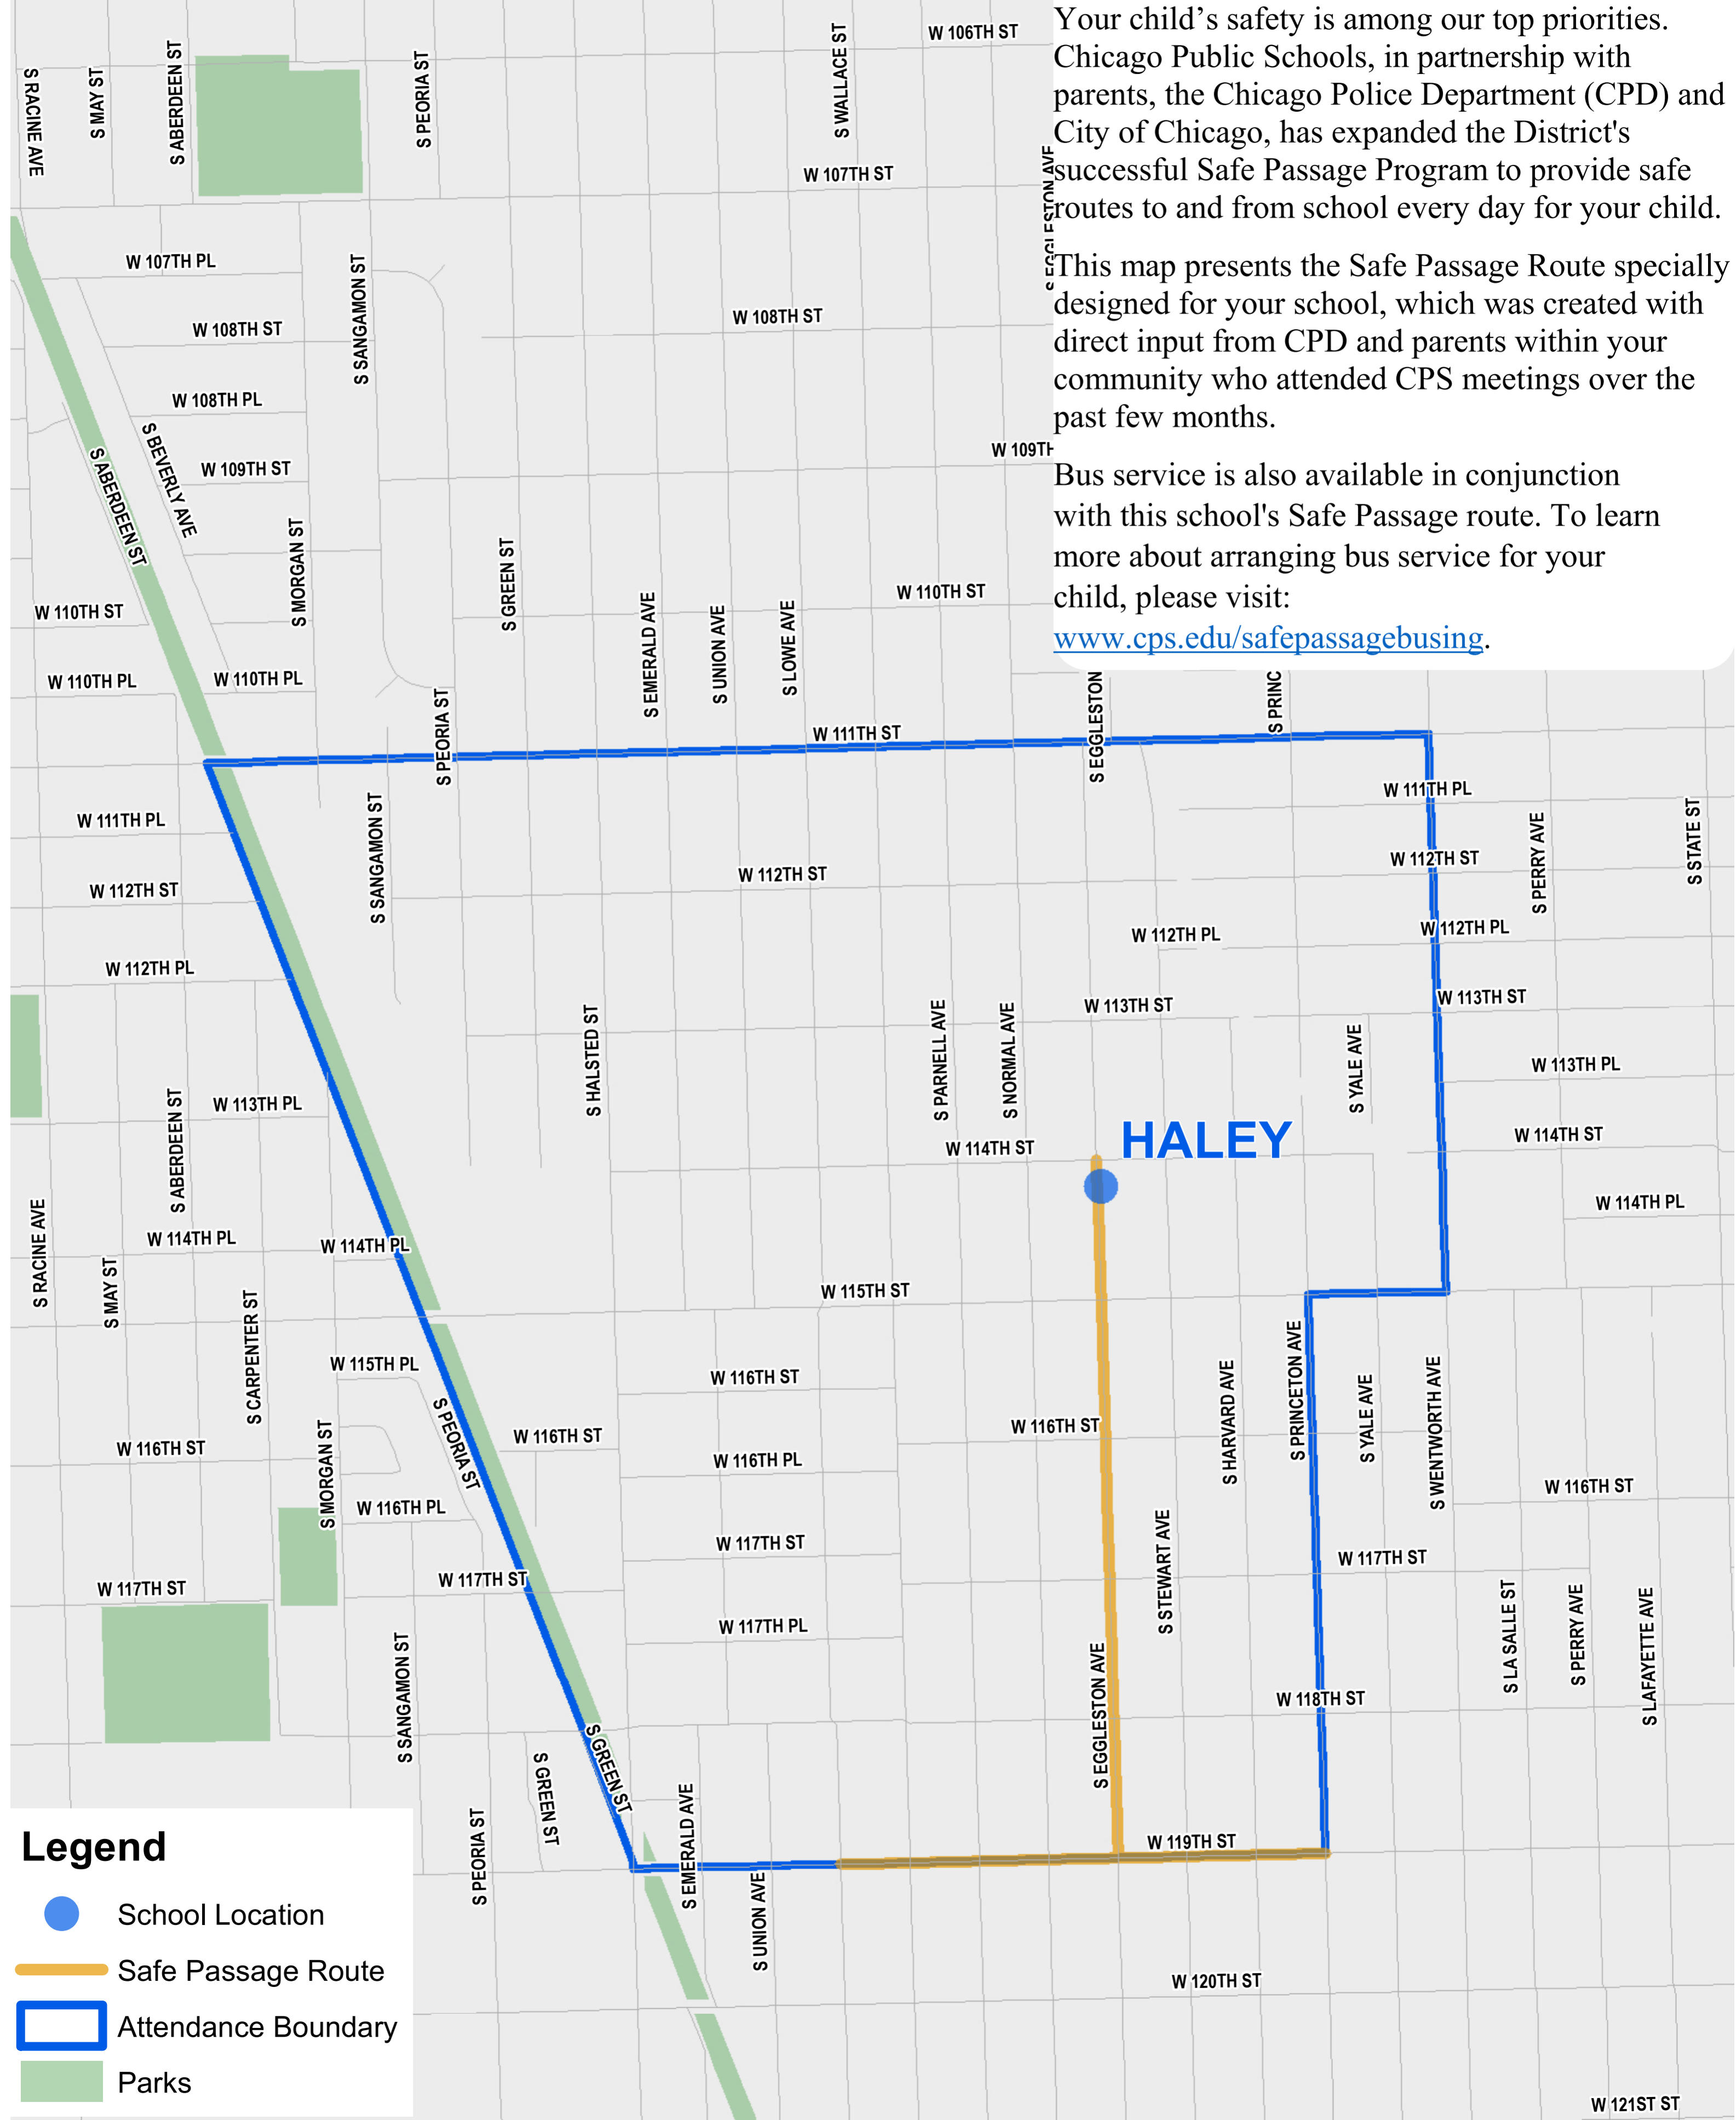

Haley Safe Passage Route

Your child's safety is among our top priorities. Chicago Public Schools, in partnership with parents, the Chicago Police Department (CPD) and City of Chicago, has expanded the District's successful Safe Passage Program to provide safe routes to and from school every day for your child.

This map presents the Safe Passage Route specially designed for your school, which was created with direct input from CPD and parents within your community who attended CPS meetings over the past few months.

Bus service is also available in conjunction with this school's Safe Passage route. To learn more about arranging bus service for your child, please visit:

www.cps.edu/safepassagebusing.

Legend

- School Location
- Safe Passage Route
- Attendance Boundary
- Parks