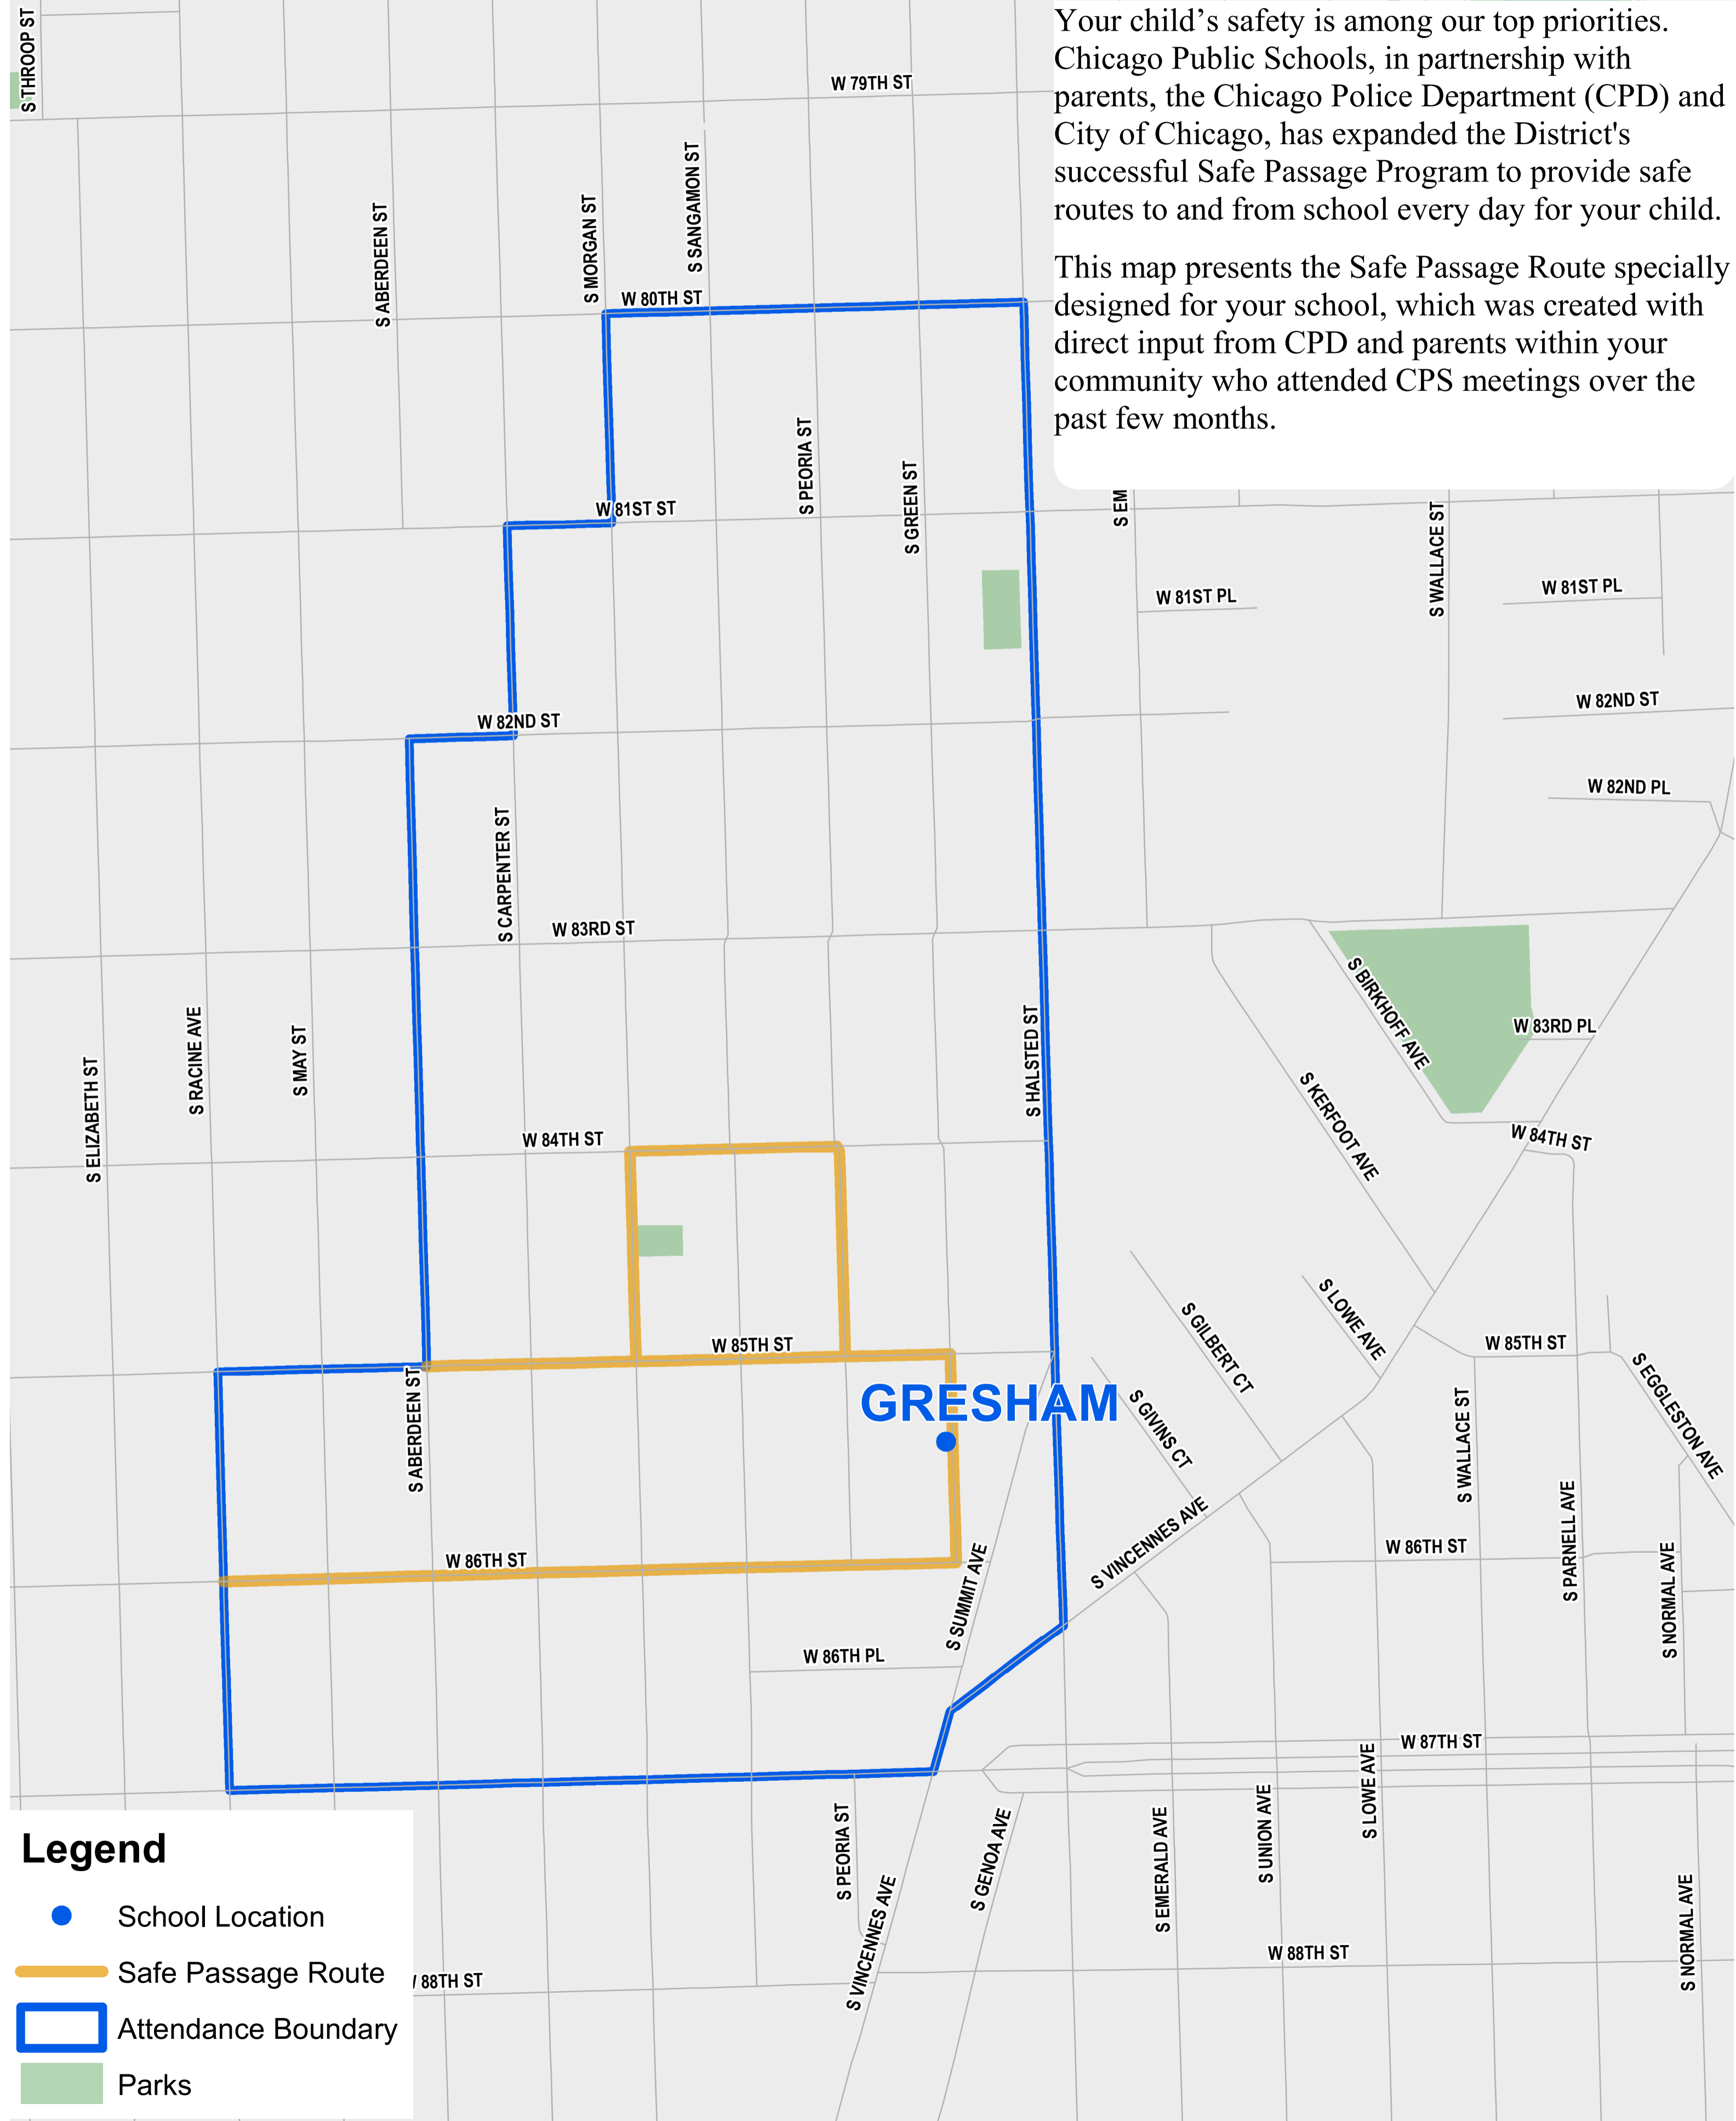

Gresham Safe Passage Route

Your child's safety is among our top priorities. Chicago Public Schools, in partnership with parents, the Chicago Police Department (CPD) and City of Chicago, has expanded the District's successful Safe Passage Program to provide safe routes to and from school every day for your child.

This map presents the Safe Passage Route specially designed for your school, which was created with direct input from CPD and parents within your community who attended CPS meetings over the past few months.

Legend

- School Location
- Safe Passage Route
- Attendance Boundary
- Parks