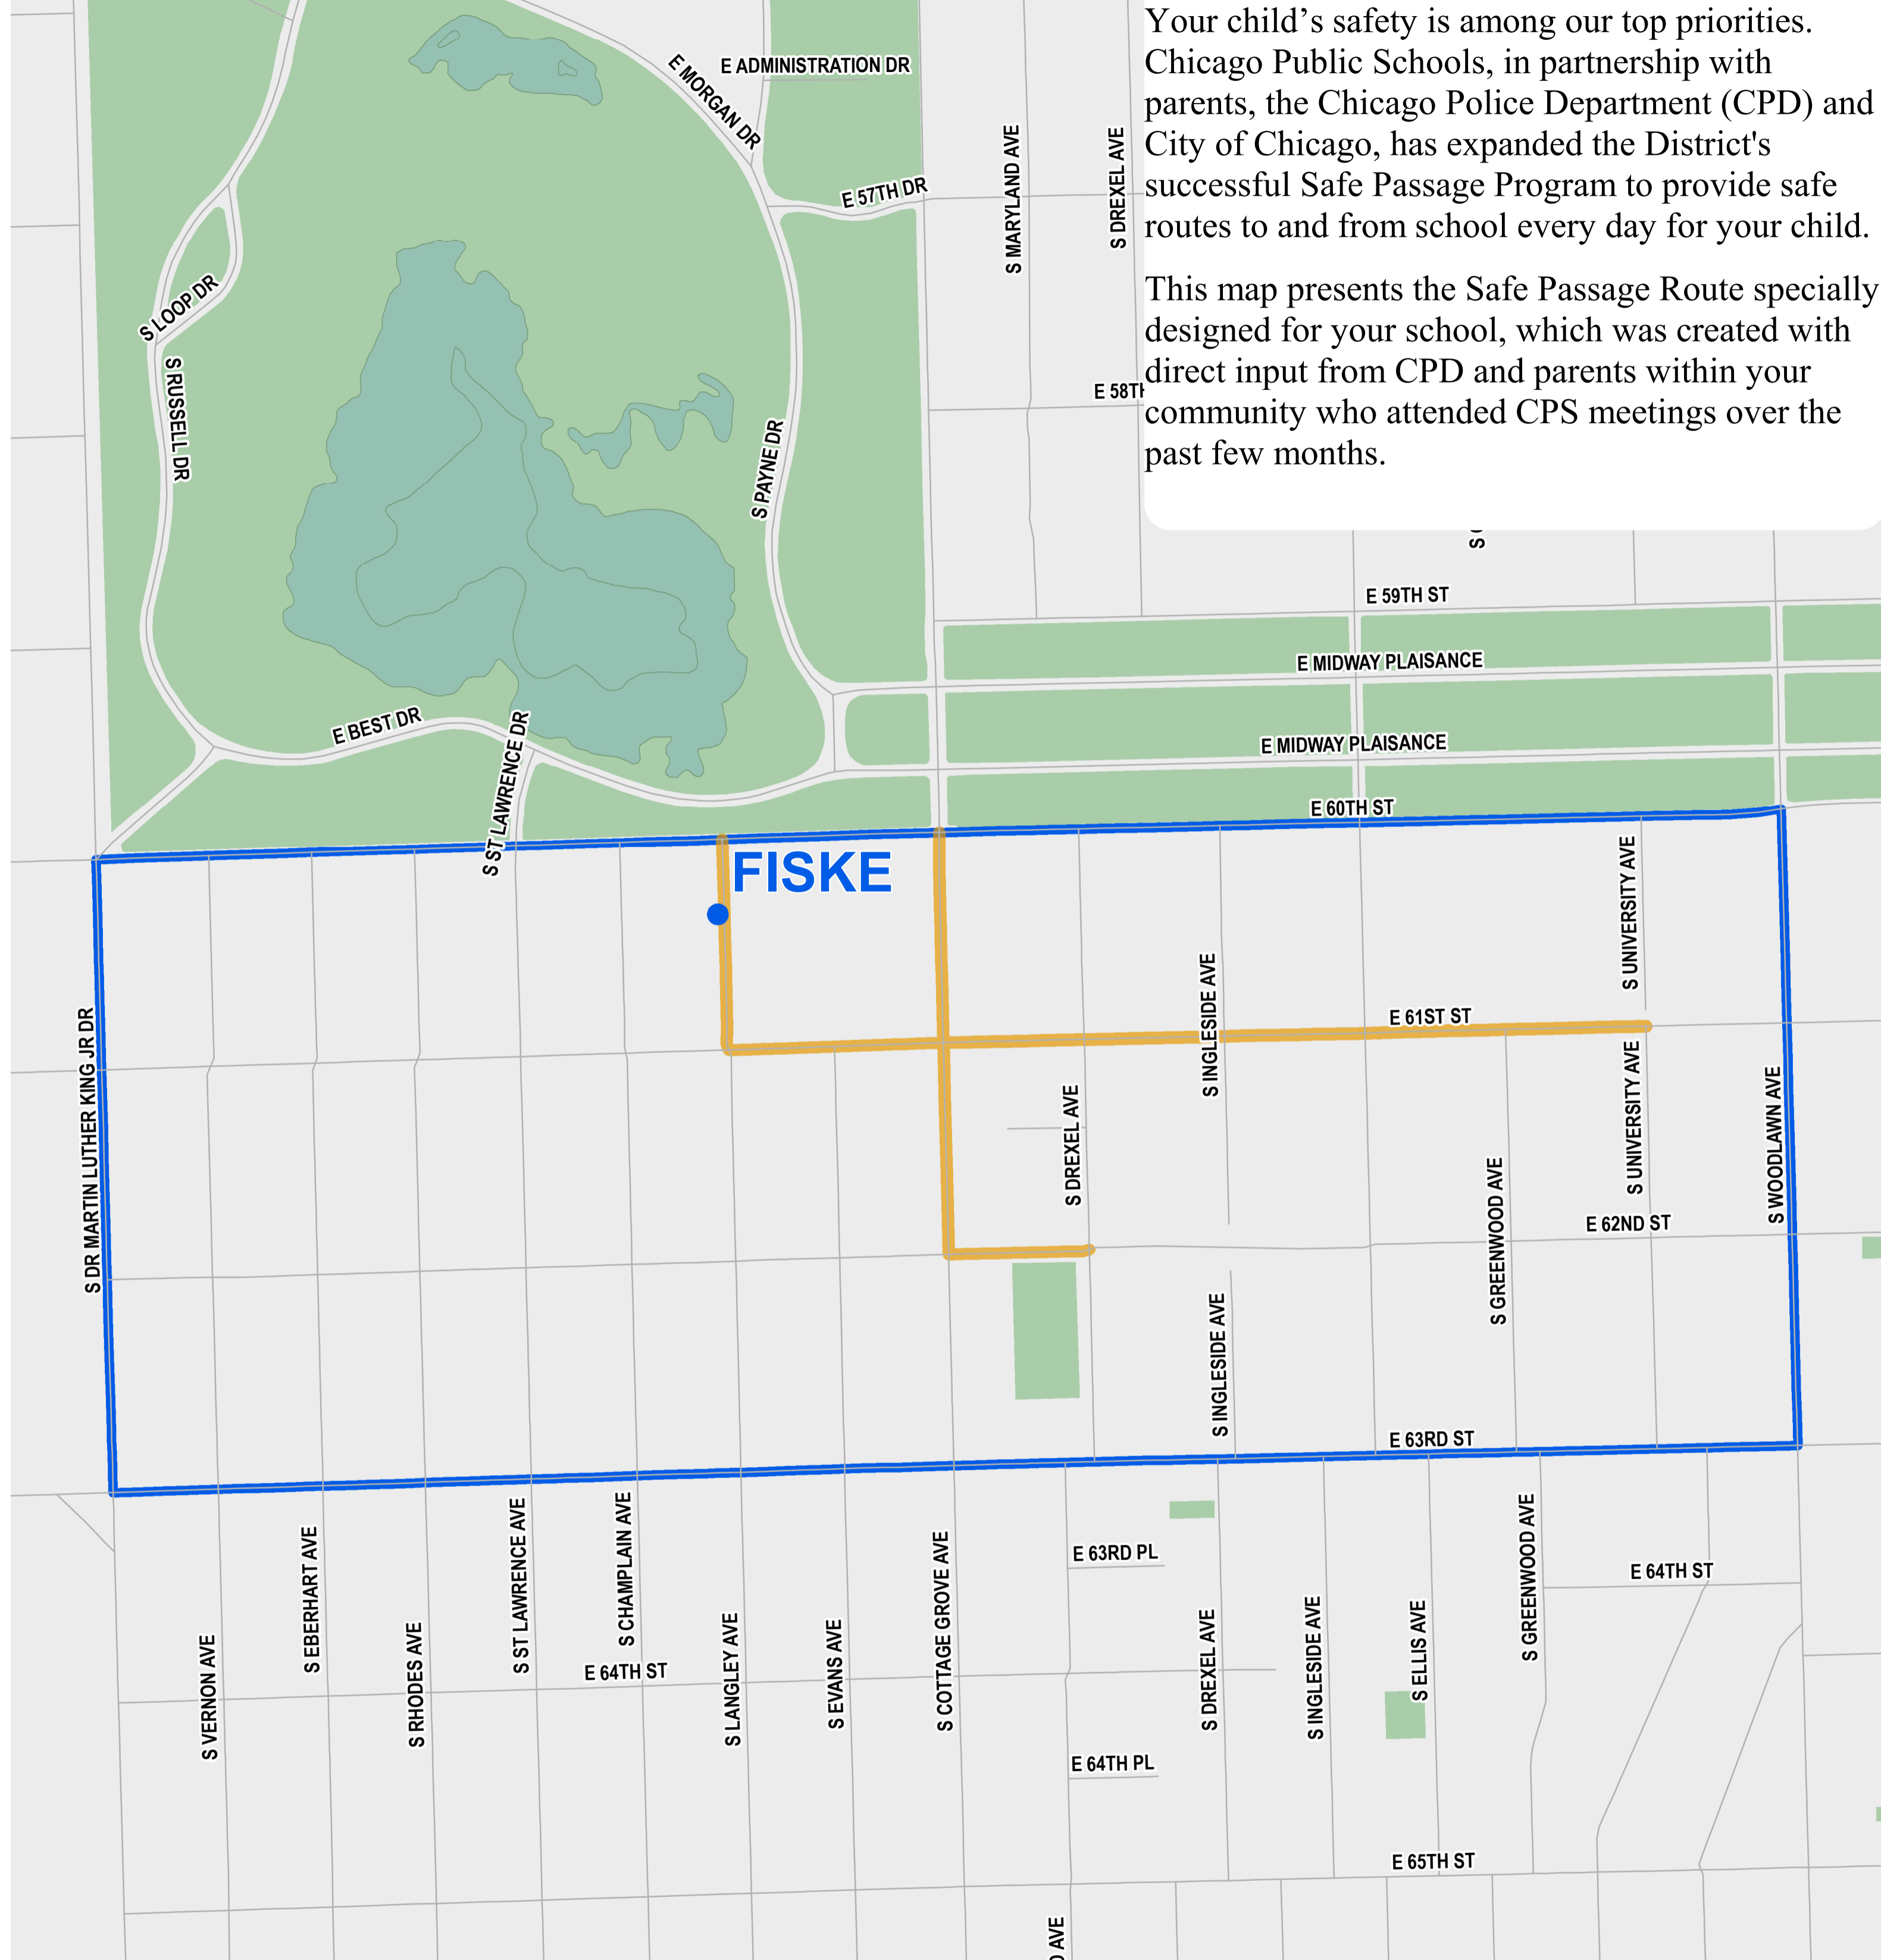

Fiske Safe Passage Route

Your child's safety is among our top priorities. Chicago Public Schools, in partnership with parents, the Chicago Police Department (CPD) and City of Chicago, has expanded the District's successful Safe Passage Program to provide safe routes to and from school every day for your child.

This map presents the Safe Passage Route specially designed for your school, which was created with direct input from CPD and parents within your community who attended CPS meetings over the past few months.

Legend

- School Location
- Safe Passage Route
- Attendance Boundary
- Parks