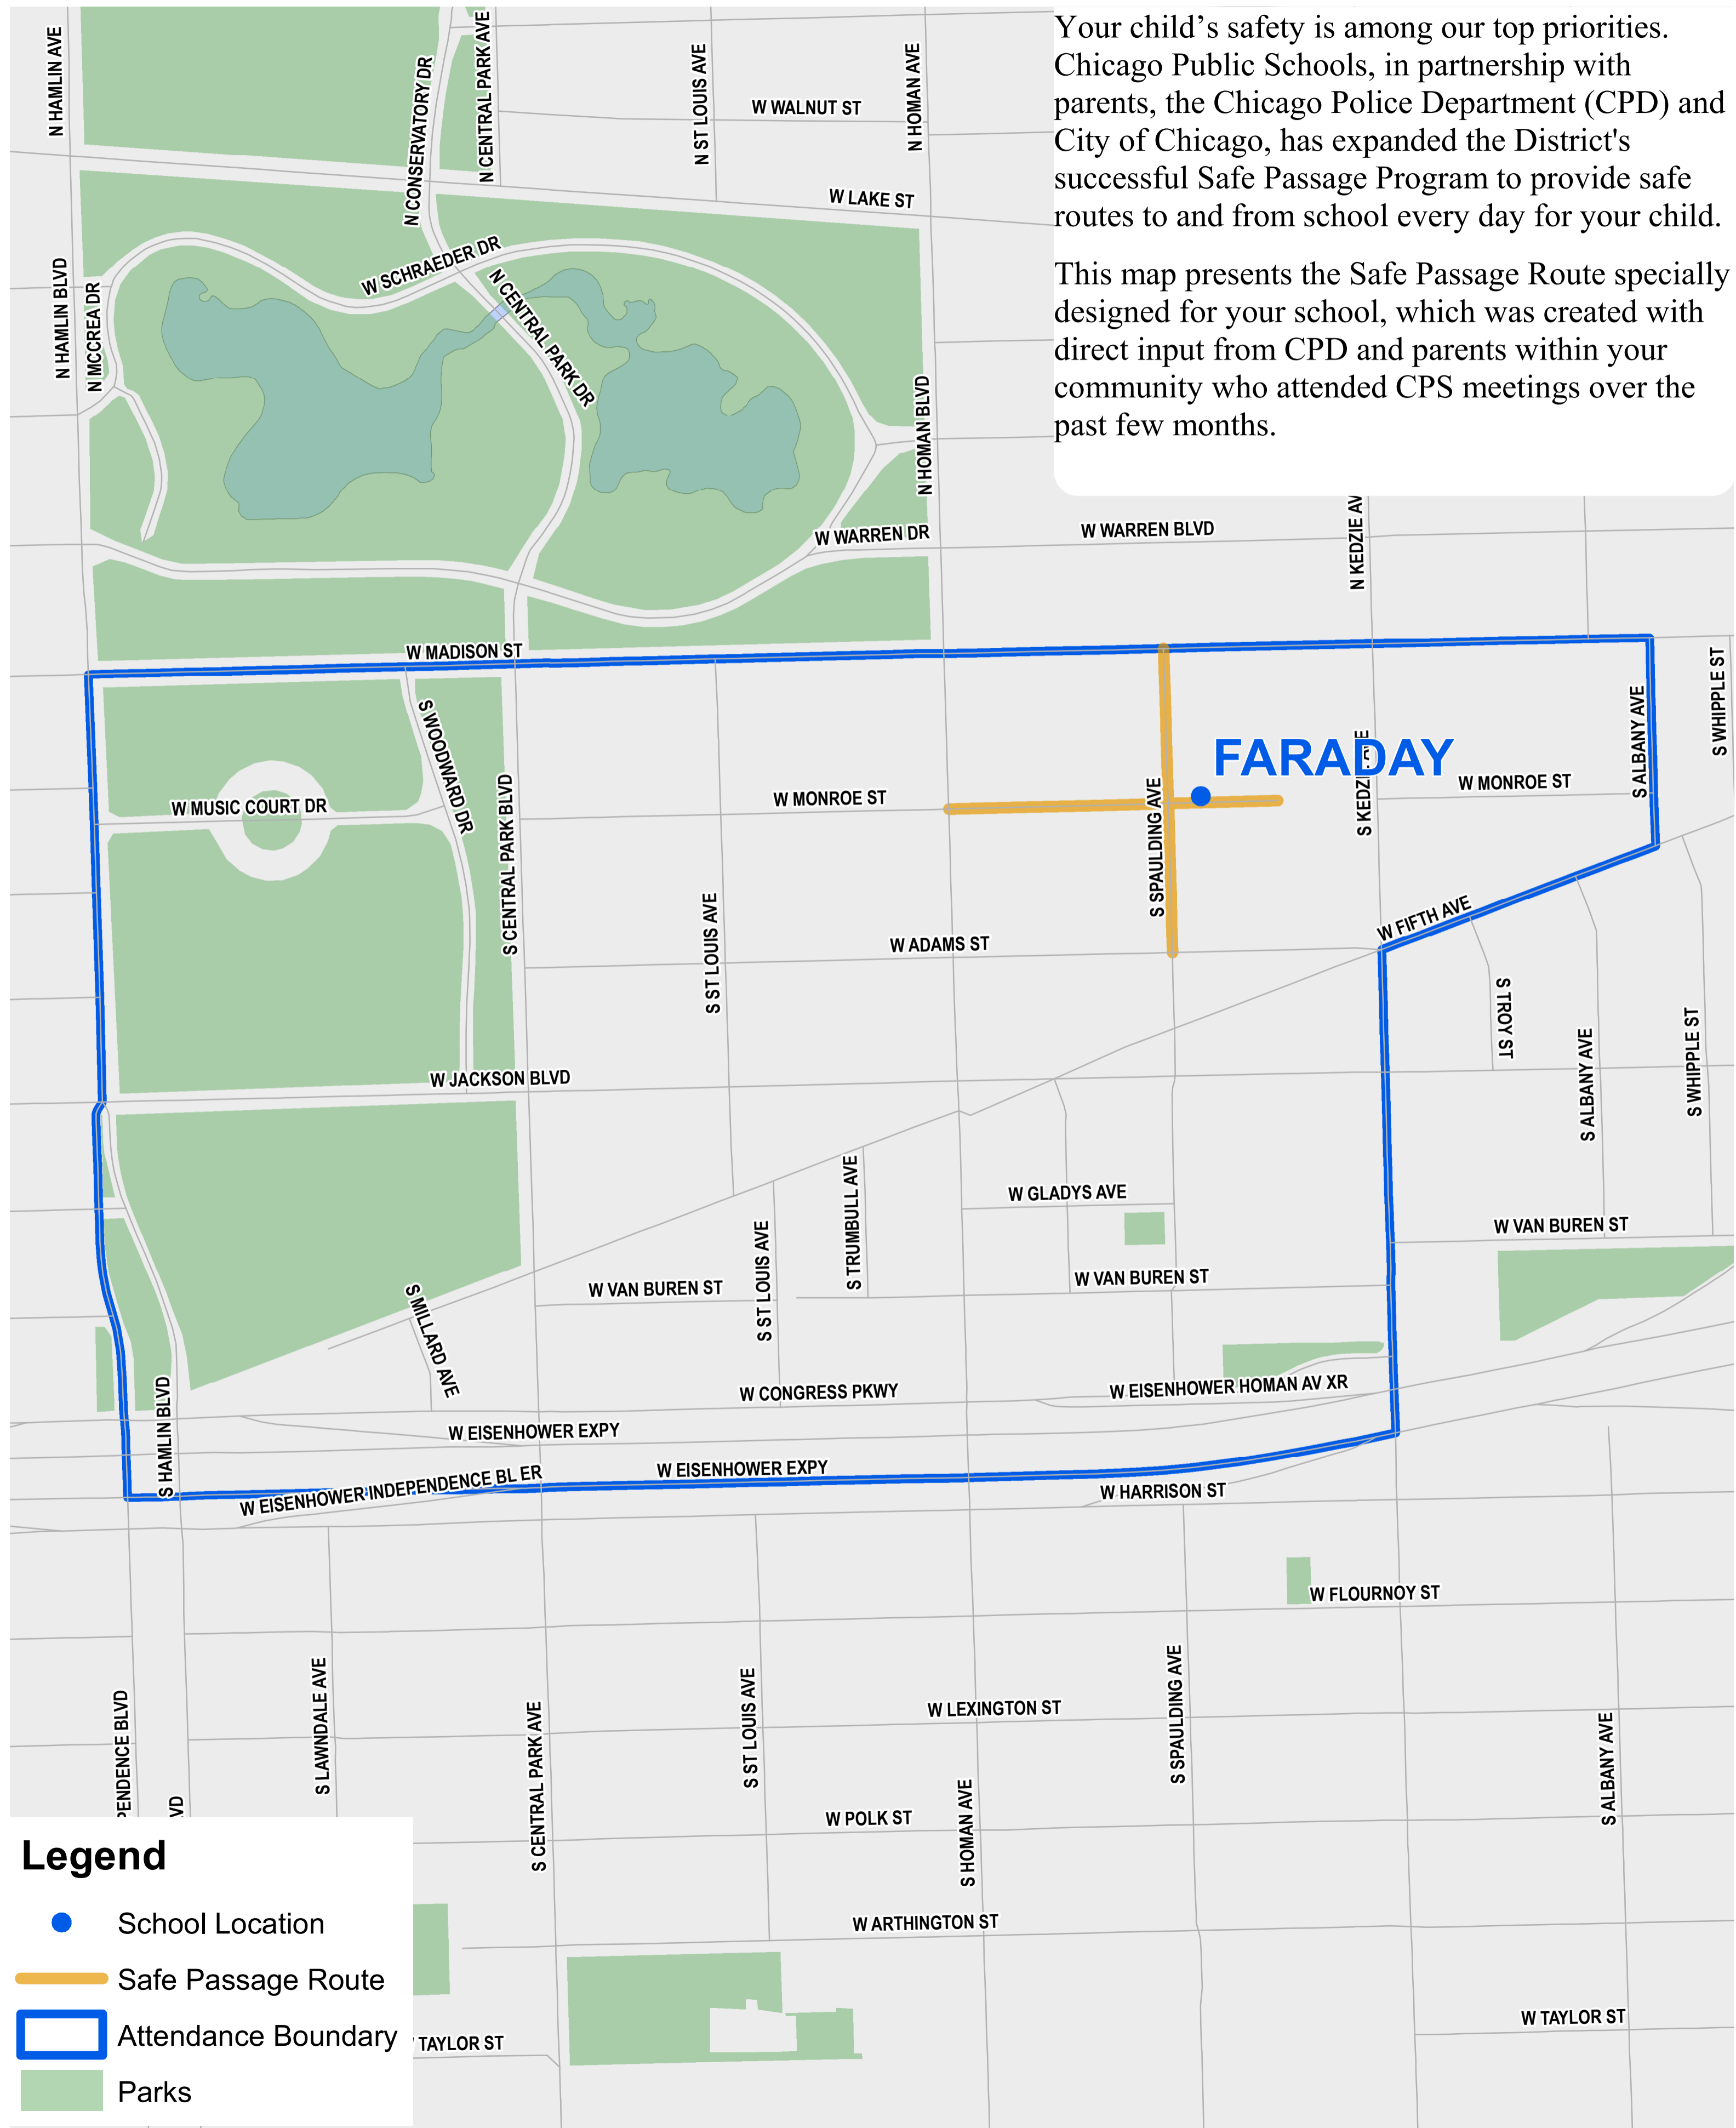

Faraday Safe Passage Route

Your child's safety is among our top priorities. Chicago Public Schools, in partnership with parents, the Chicago Police Department (CPD) and City of Chicago, has expanded the District's successful Safe Passage Program to provide safe routes to and from school every day for your child.

This map presents the Safe Passage Route specially designed for your school, which was created with direct input from CPD and parents within your community who attended CPS meetings over the past few months.

Legend

- School Location
- Safe Passage Route
- Attendance Boundary
- Parks