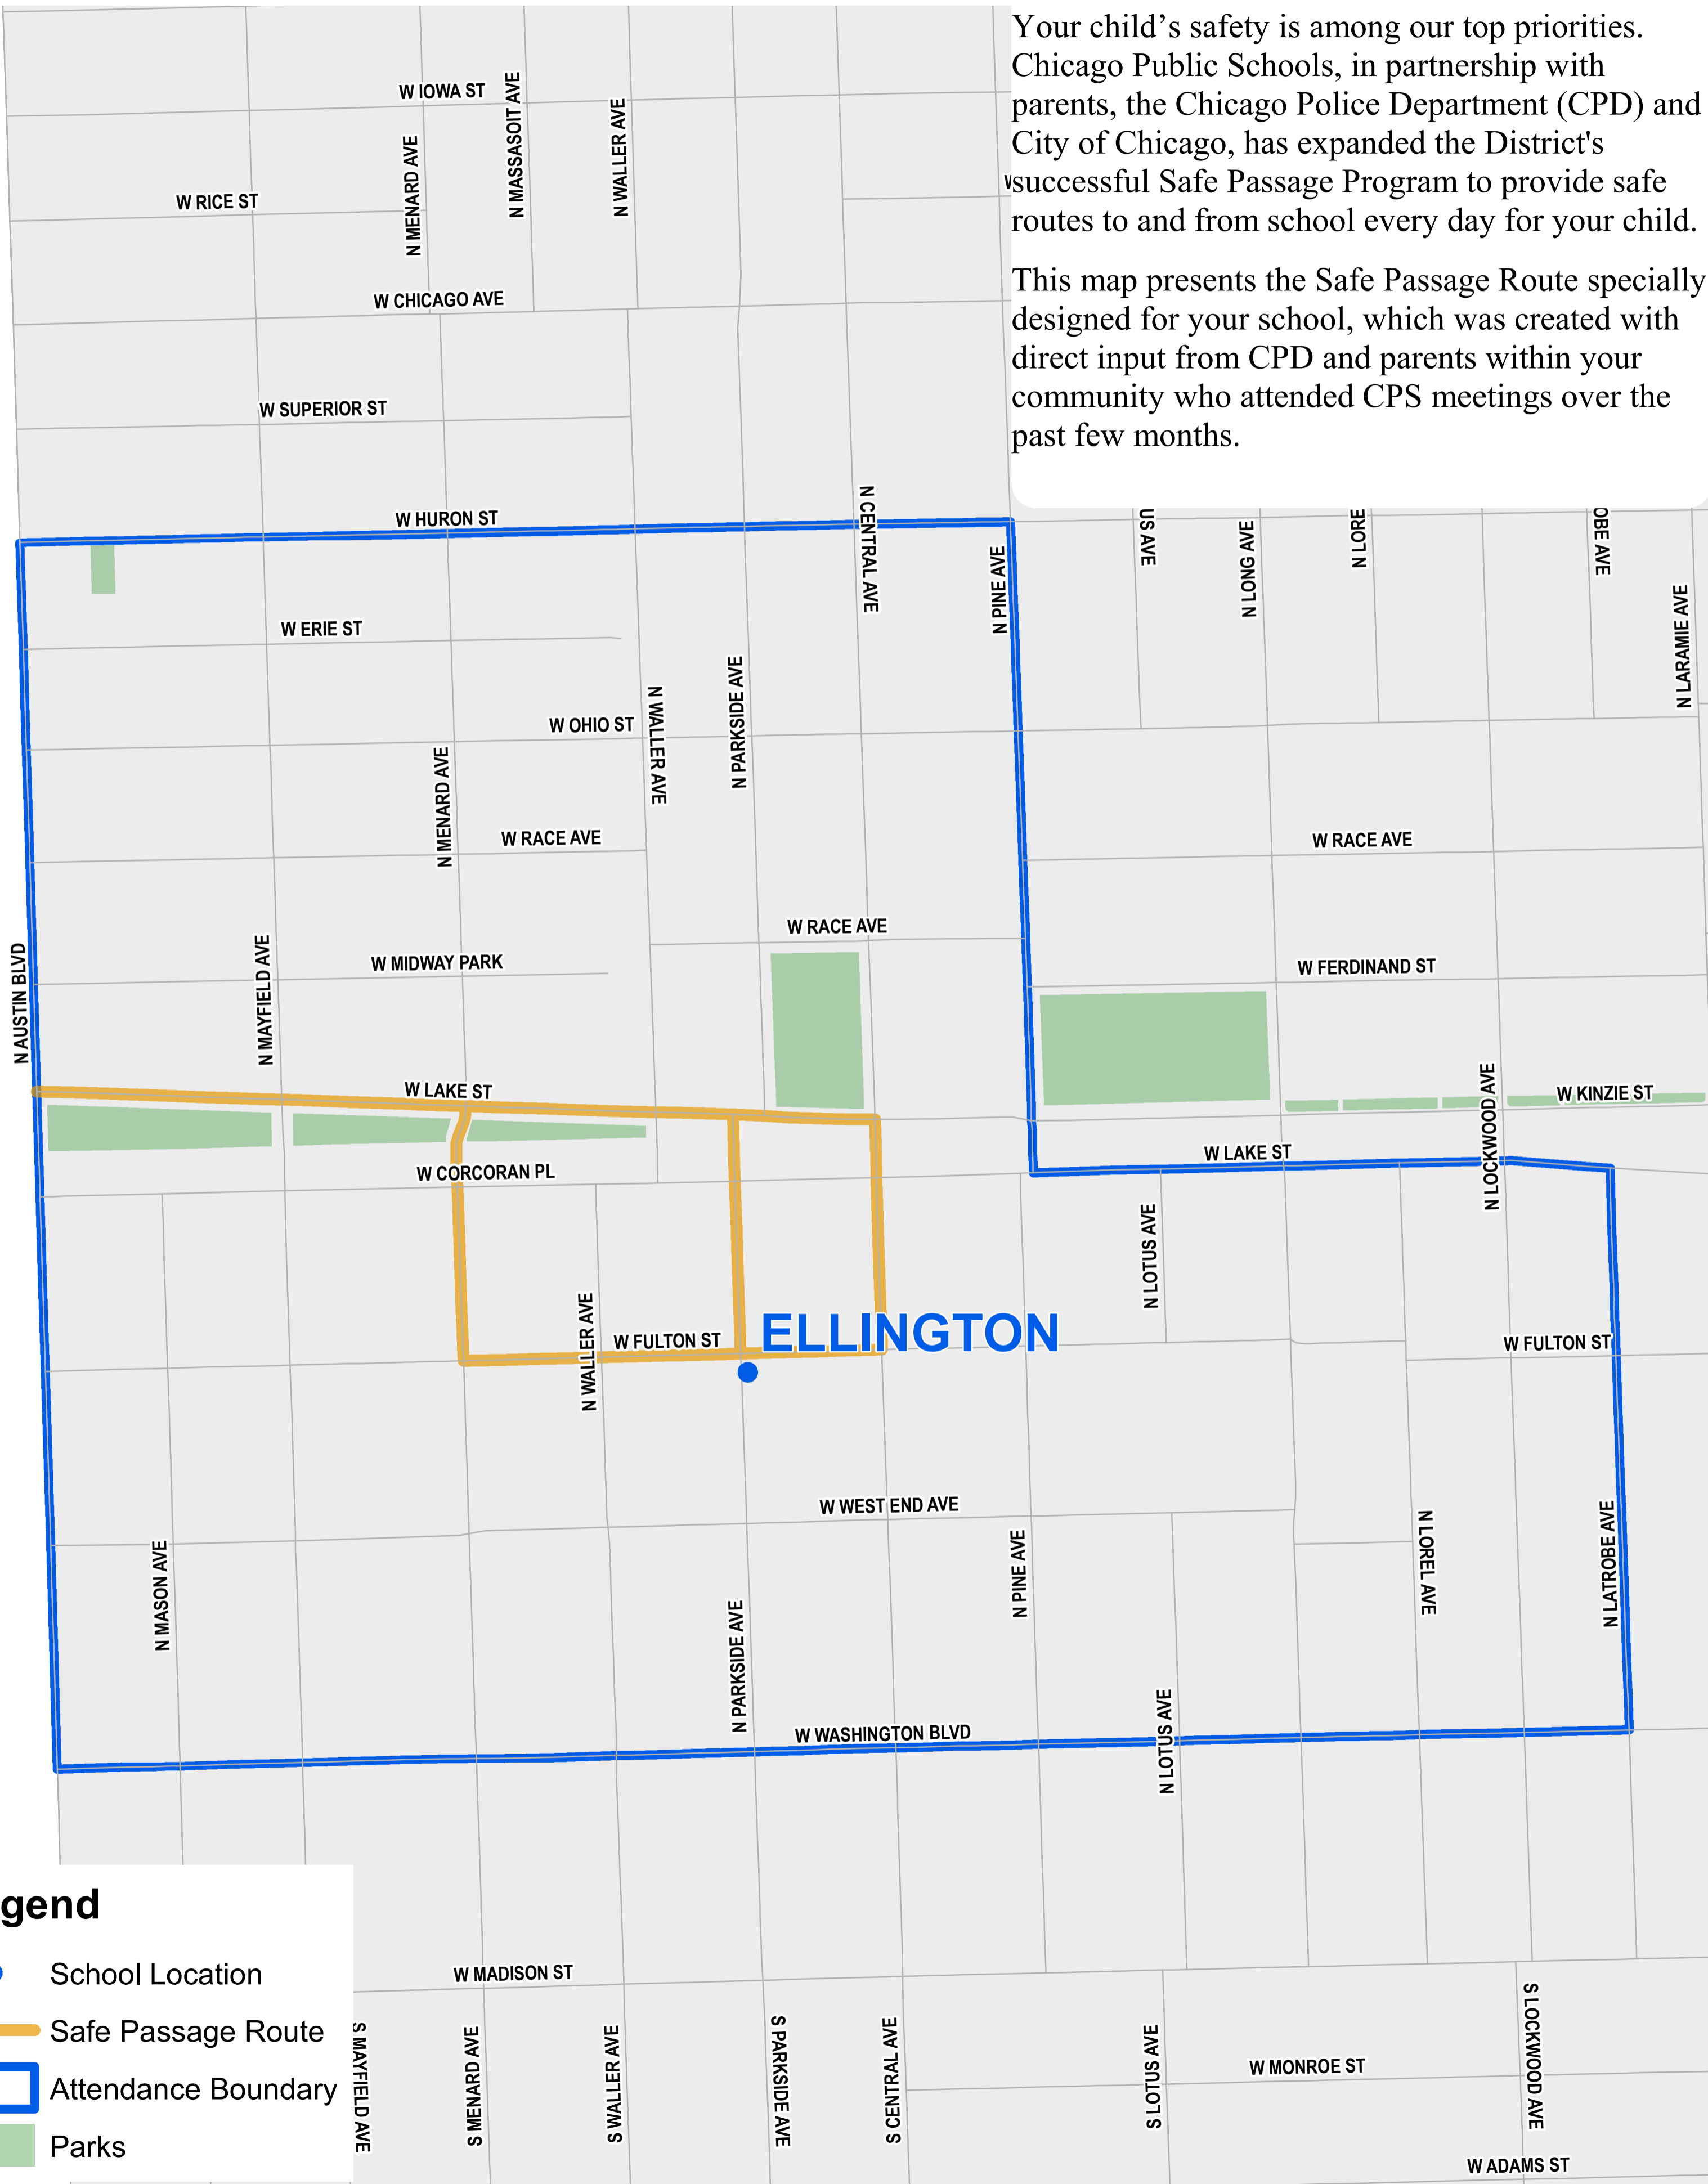

Ellington Safe Passage Route

Your child's safety is among our top priorities. Chicago Public Schools, in partnership with parents, the Chicago Police Department (CPD) and City of Chicago, has expanded the District's successful Safe Passage Program to provide safe routes to and from school every day for your child.

This map presents the Safe Passage Route specially designed for your school, which was created with direct input from CPD and parents within your community who attended CPS meetings over the past few months.

Legend

- School Location
- Safe Passage Route
- Attendance Boundary
- Parks