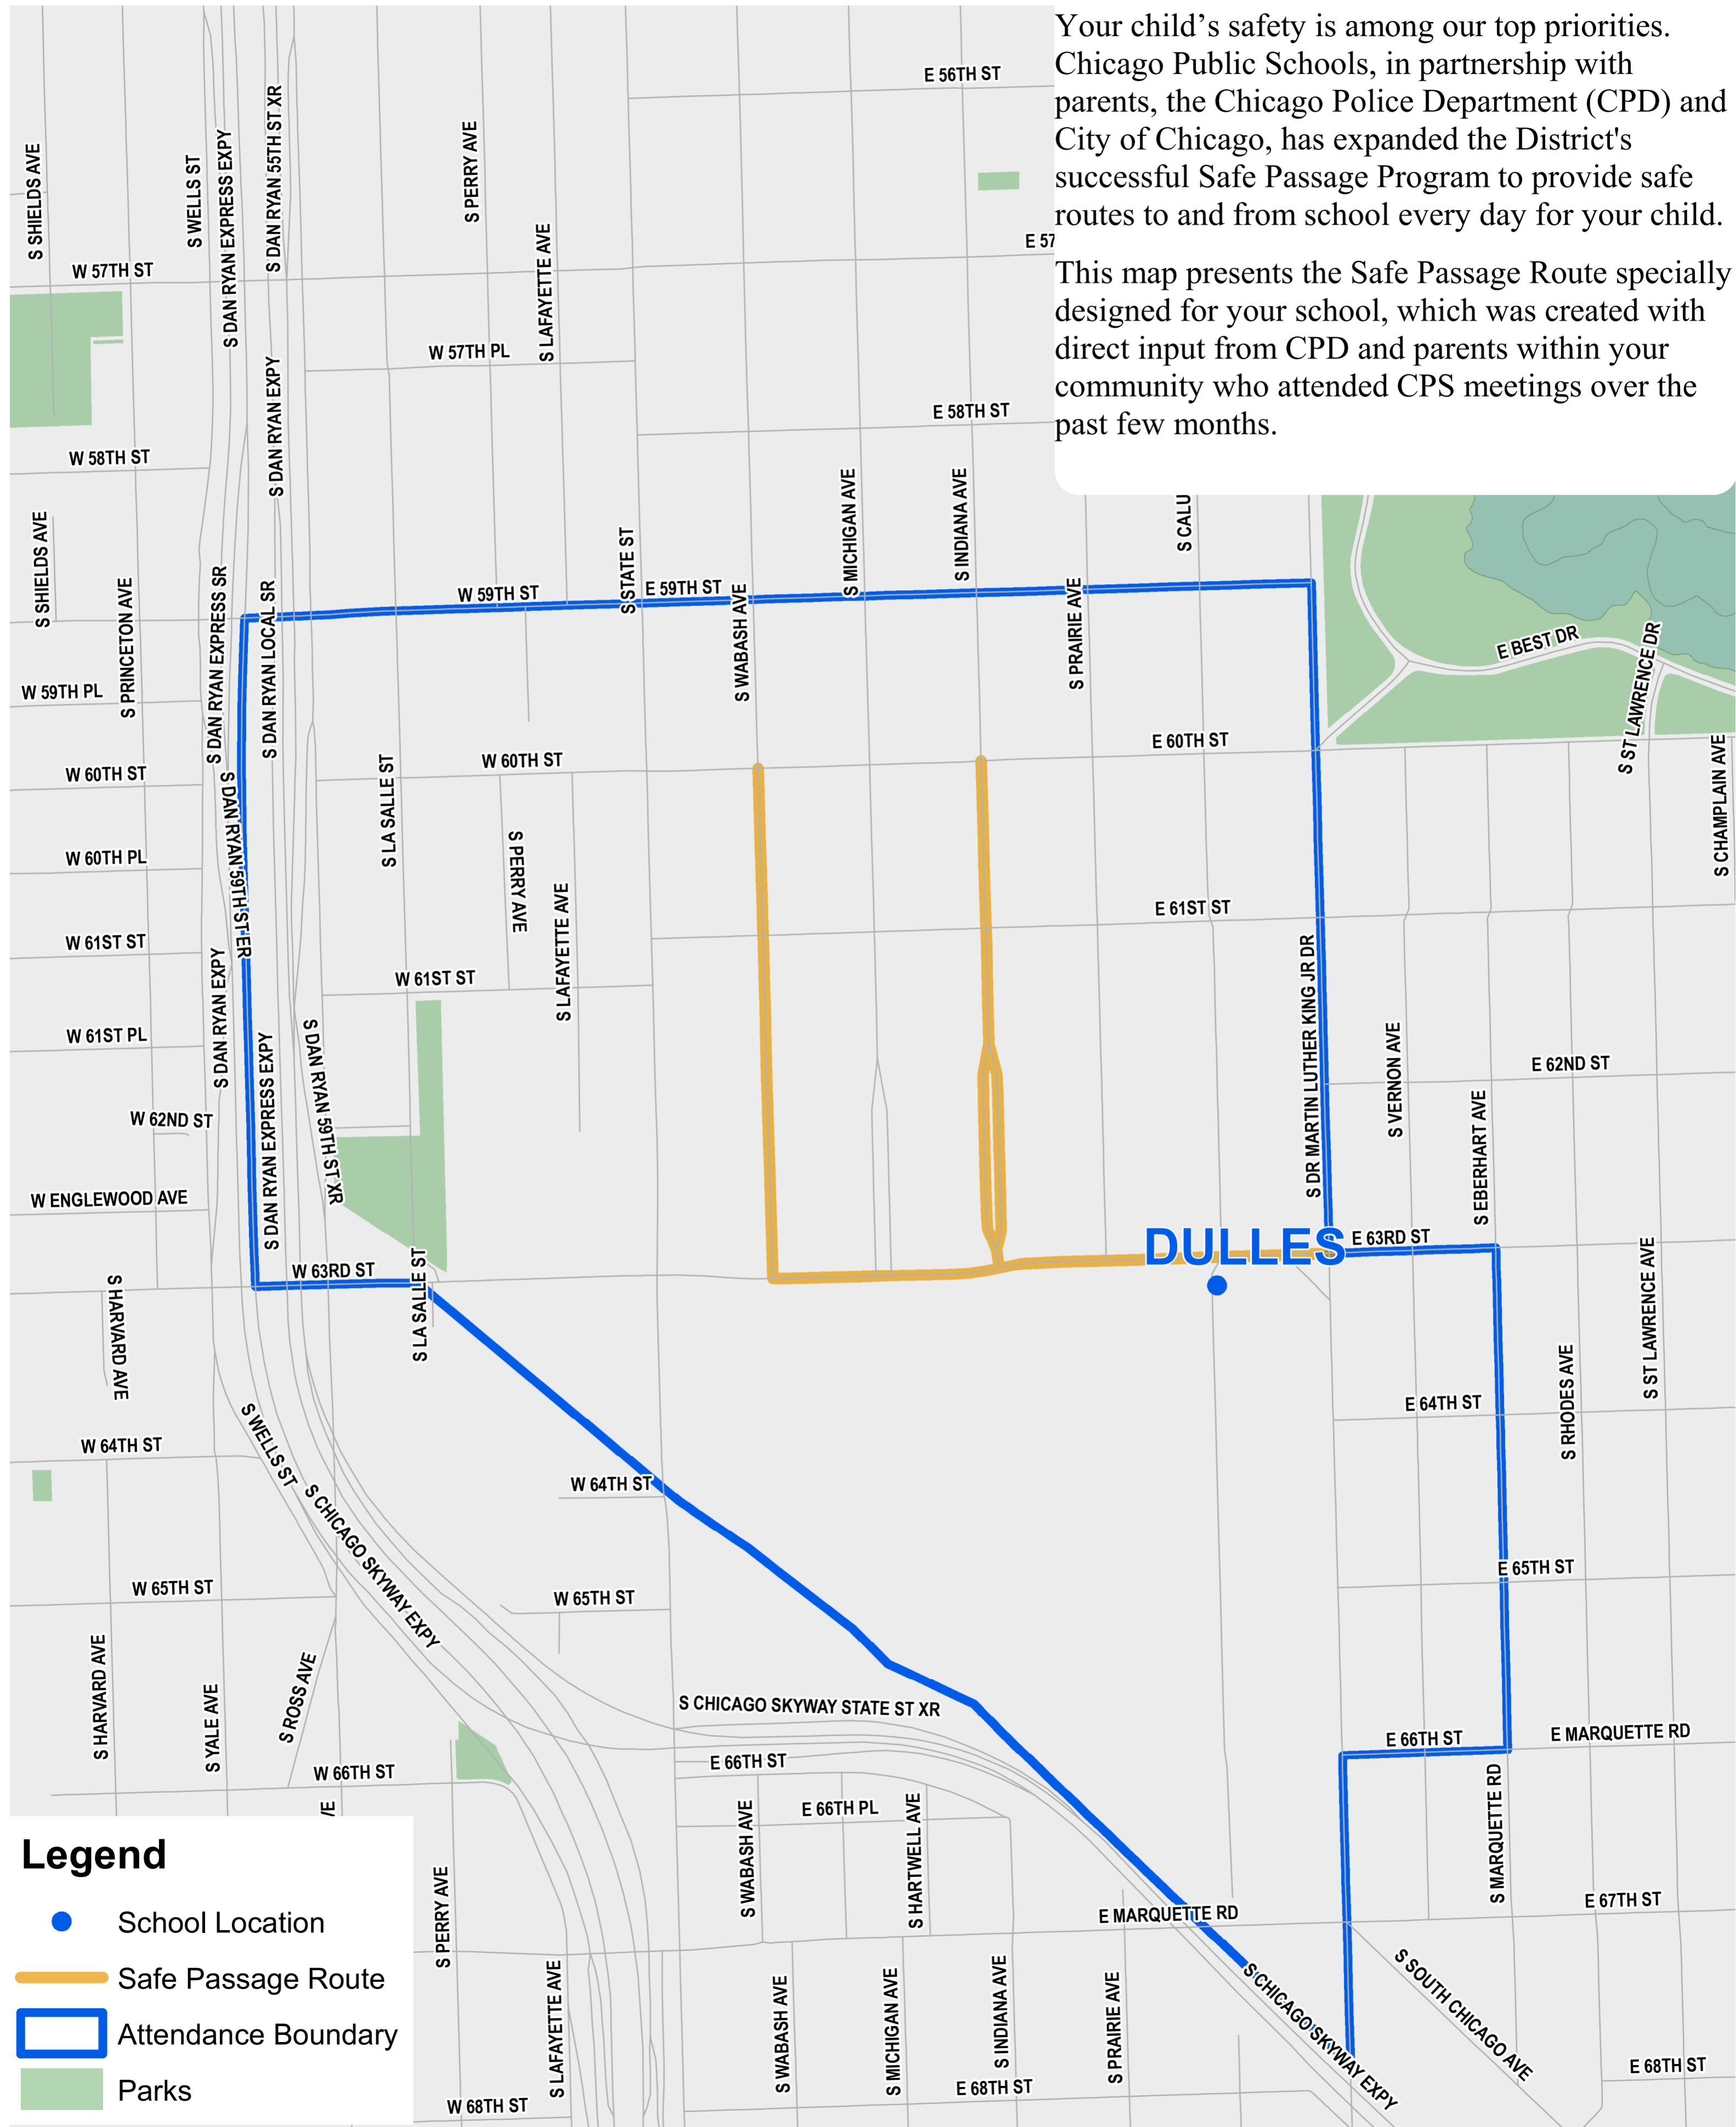

# Dulles Safe Passage Route

Your child's safety is among our top priorities. Chicago Public Schools, in partnership with parents, the Chicago Police Department (CPD) and City of Chicago, has expanded the District's successful Safe Passage Program to provide safe routes to and from school every day for your child.

This map presents the Safe Passage Route specially designed for your school, which was created with direct input from CPD and parents within your community who attended CPS meetings over the past few months.

**Legend**

- School Location
- Safe Passage Route
- ▭ Attendance Boundary
- Parks