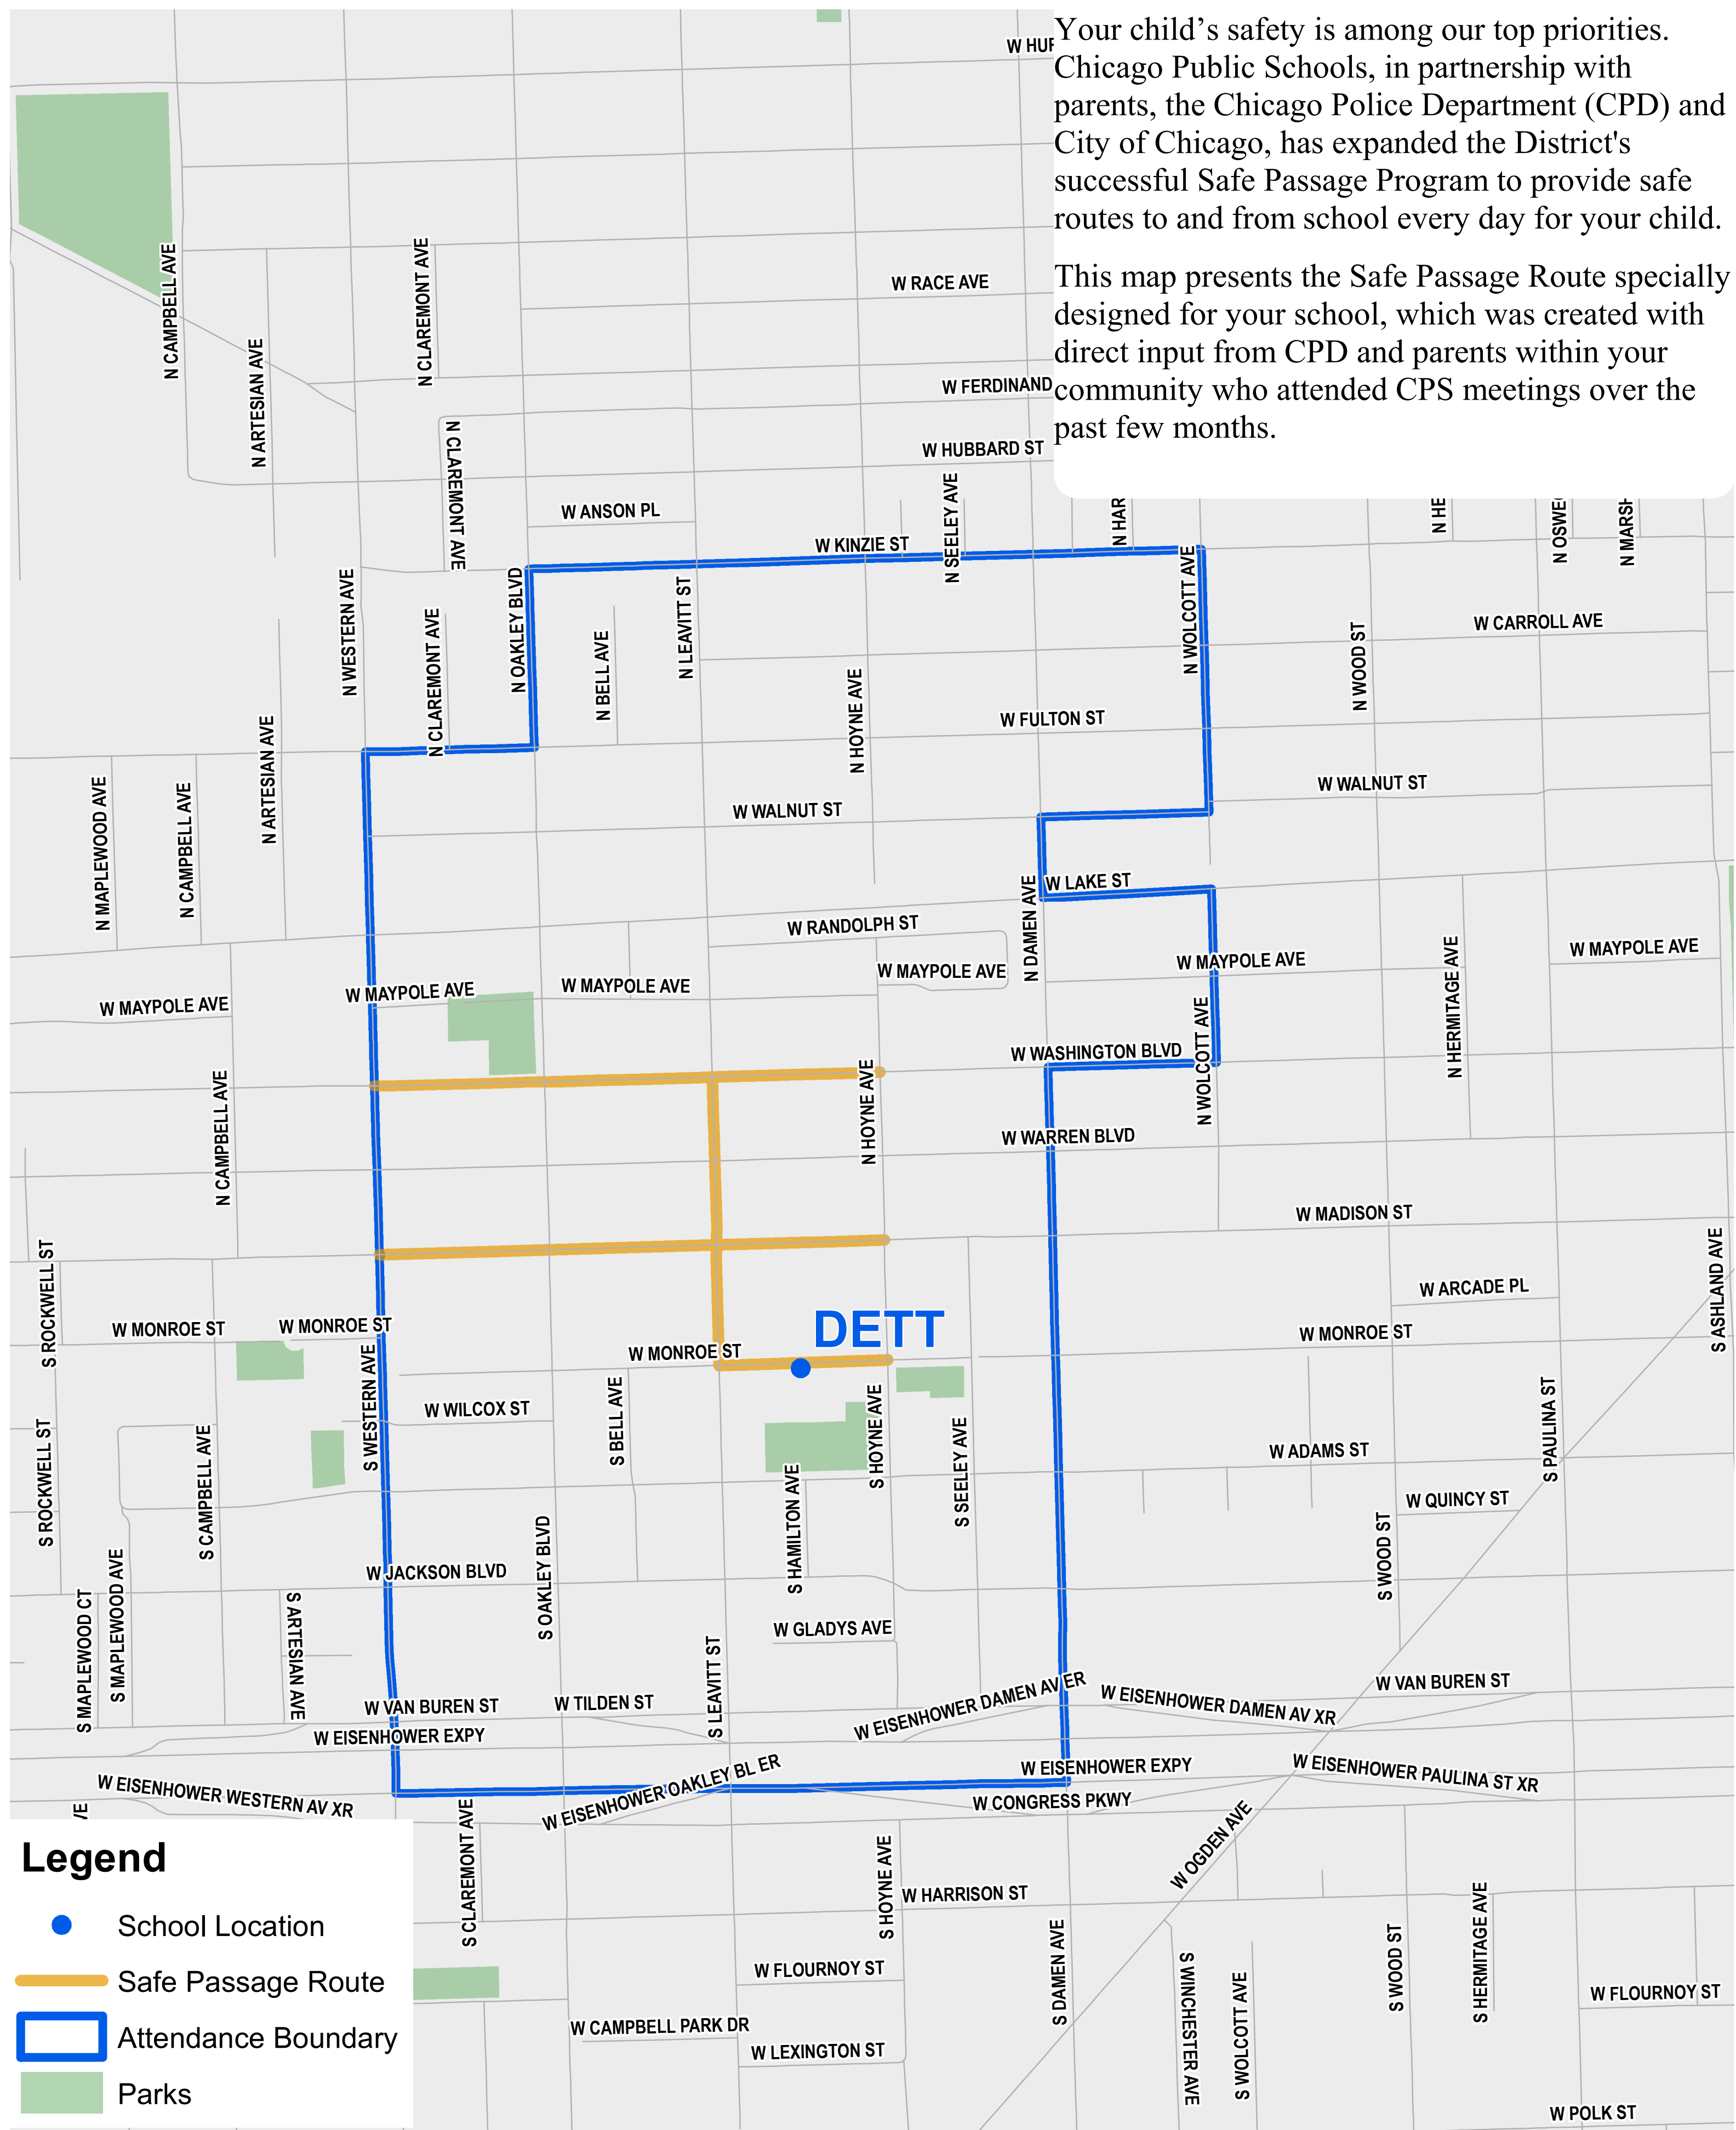

Dett Safe Passage Route

Your child's safety is among our top priorities. Chicago Public Schools, in partnership with parents, the Chicago Police Department (CPD) and City of Chicago, has expanded the District's successful Safe Passage Program to provide safe routes to and from school every day for your child.

This map presents the Safe Passage Route specially designed for your school, which was created with direct input from CPD and parents within your community who attended CPS meetings over the past few months.

Legend

- School Location
- Safe Passage Route
- Attendance Boundary
- Parks