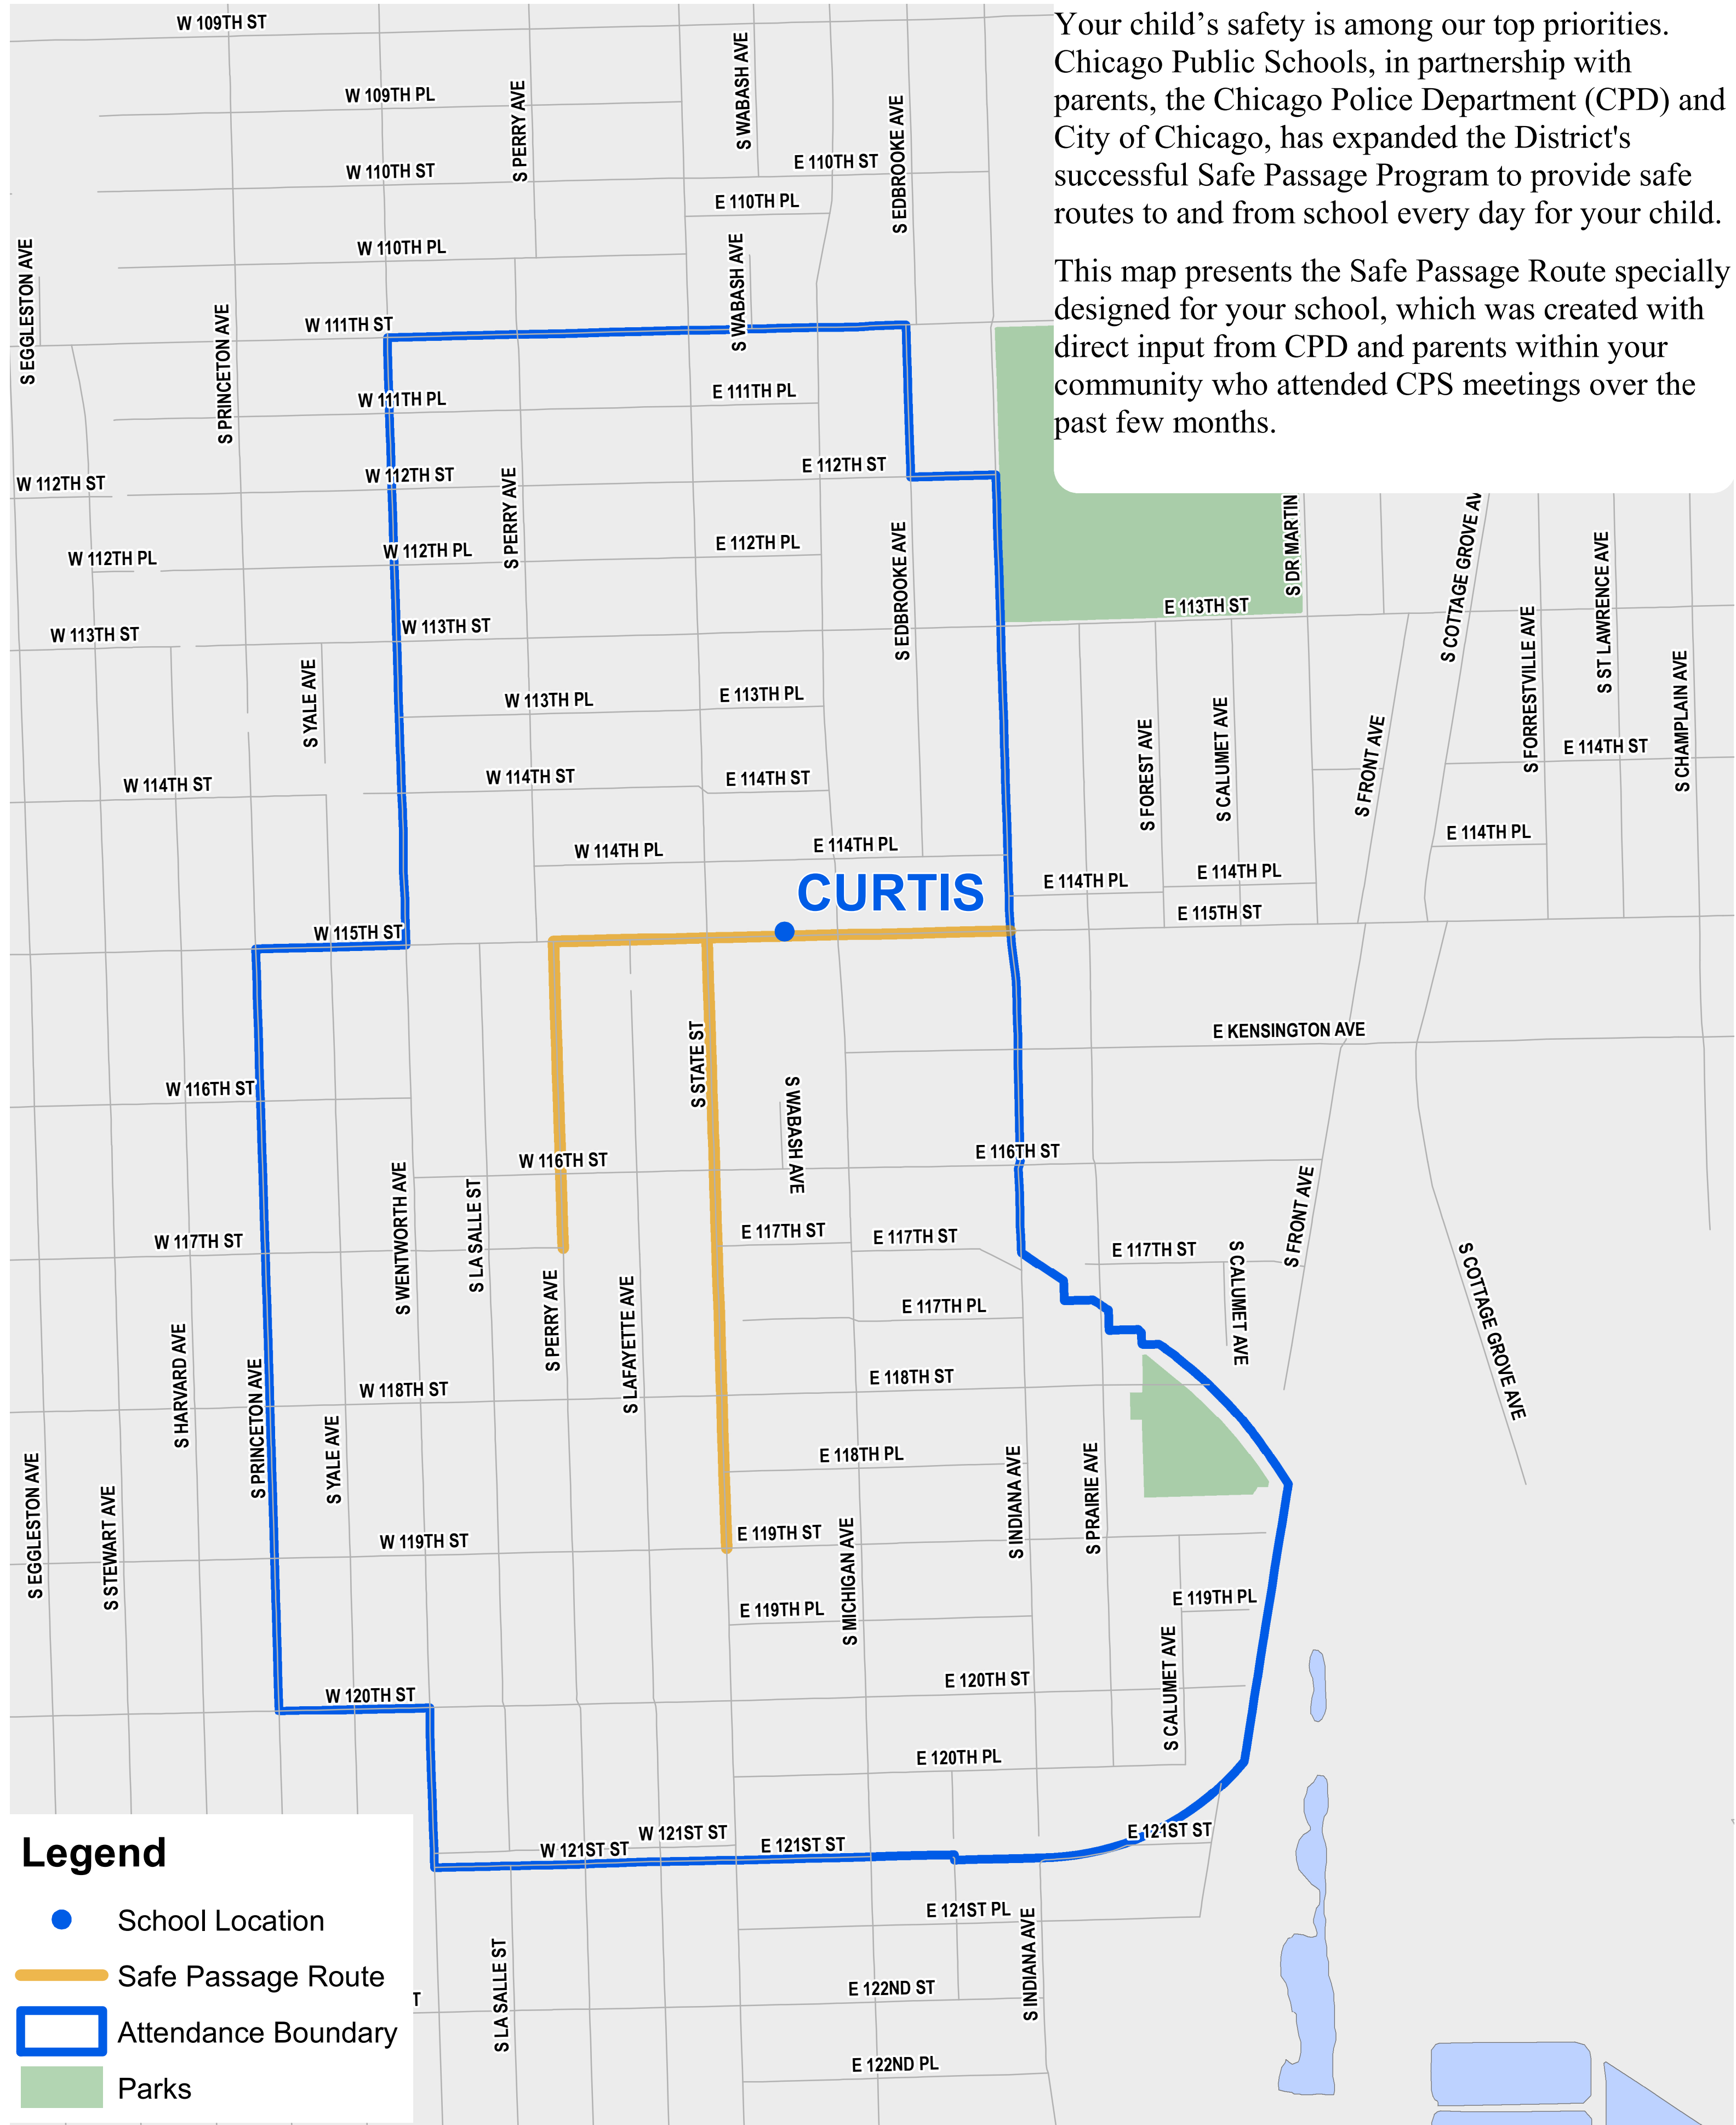

# Curtis Safe Passage Route

Your child's safety is among our top priorities. Chicago Public Schools, in partnership with parents, the Chicago Police Department (CPD) and City of Chicago, has expanded the District's successful Safe Passage Program to provide safe routes to and from school every day for your child.

This map presents the Safe Passage Route specially designed for your school, which was created with direct input from CPD and parents within your community who attended CPS meetings over the past few months.

**Legend**

- School Location
- Safe Passage Route
- Attendance Boundary
- Parks