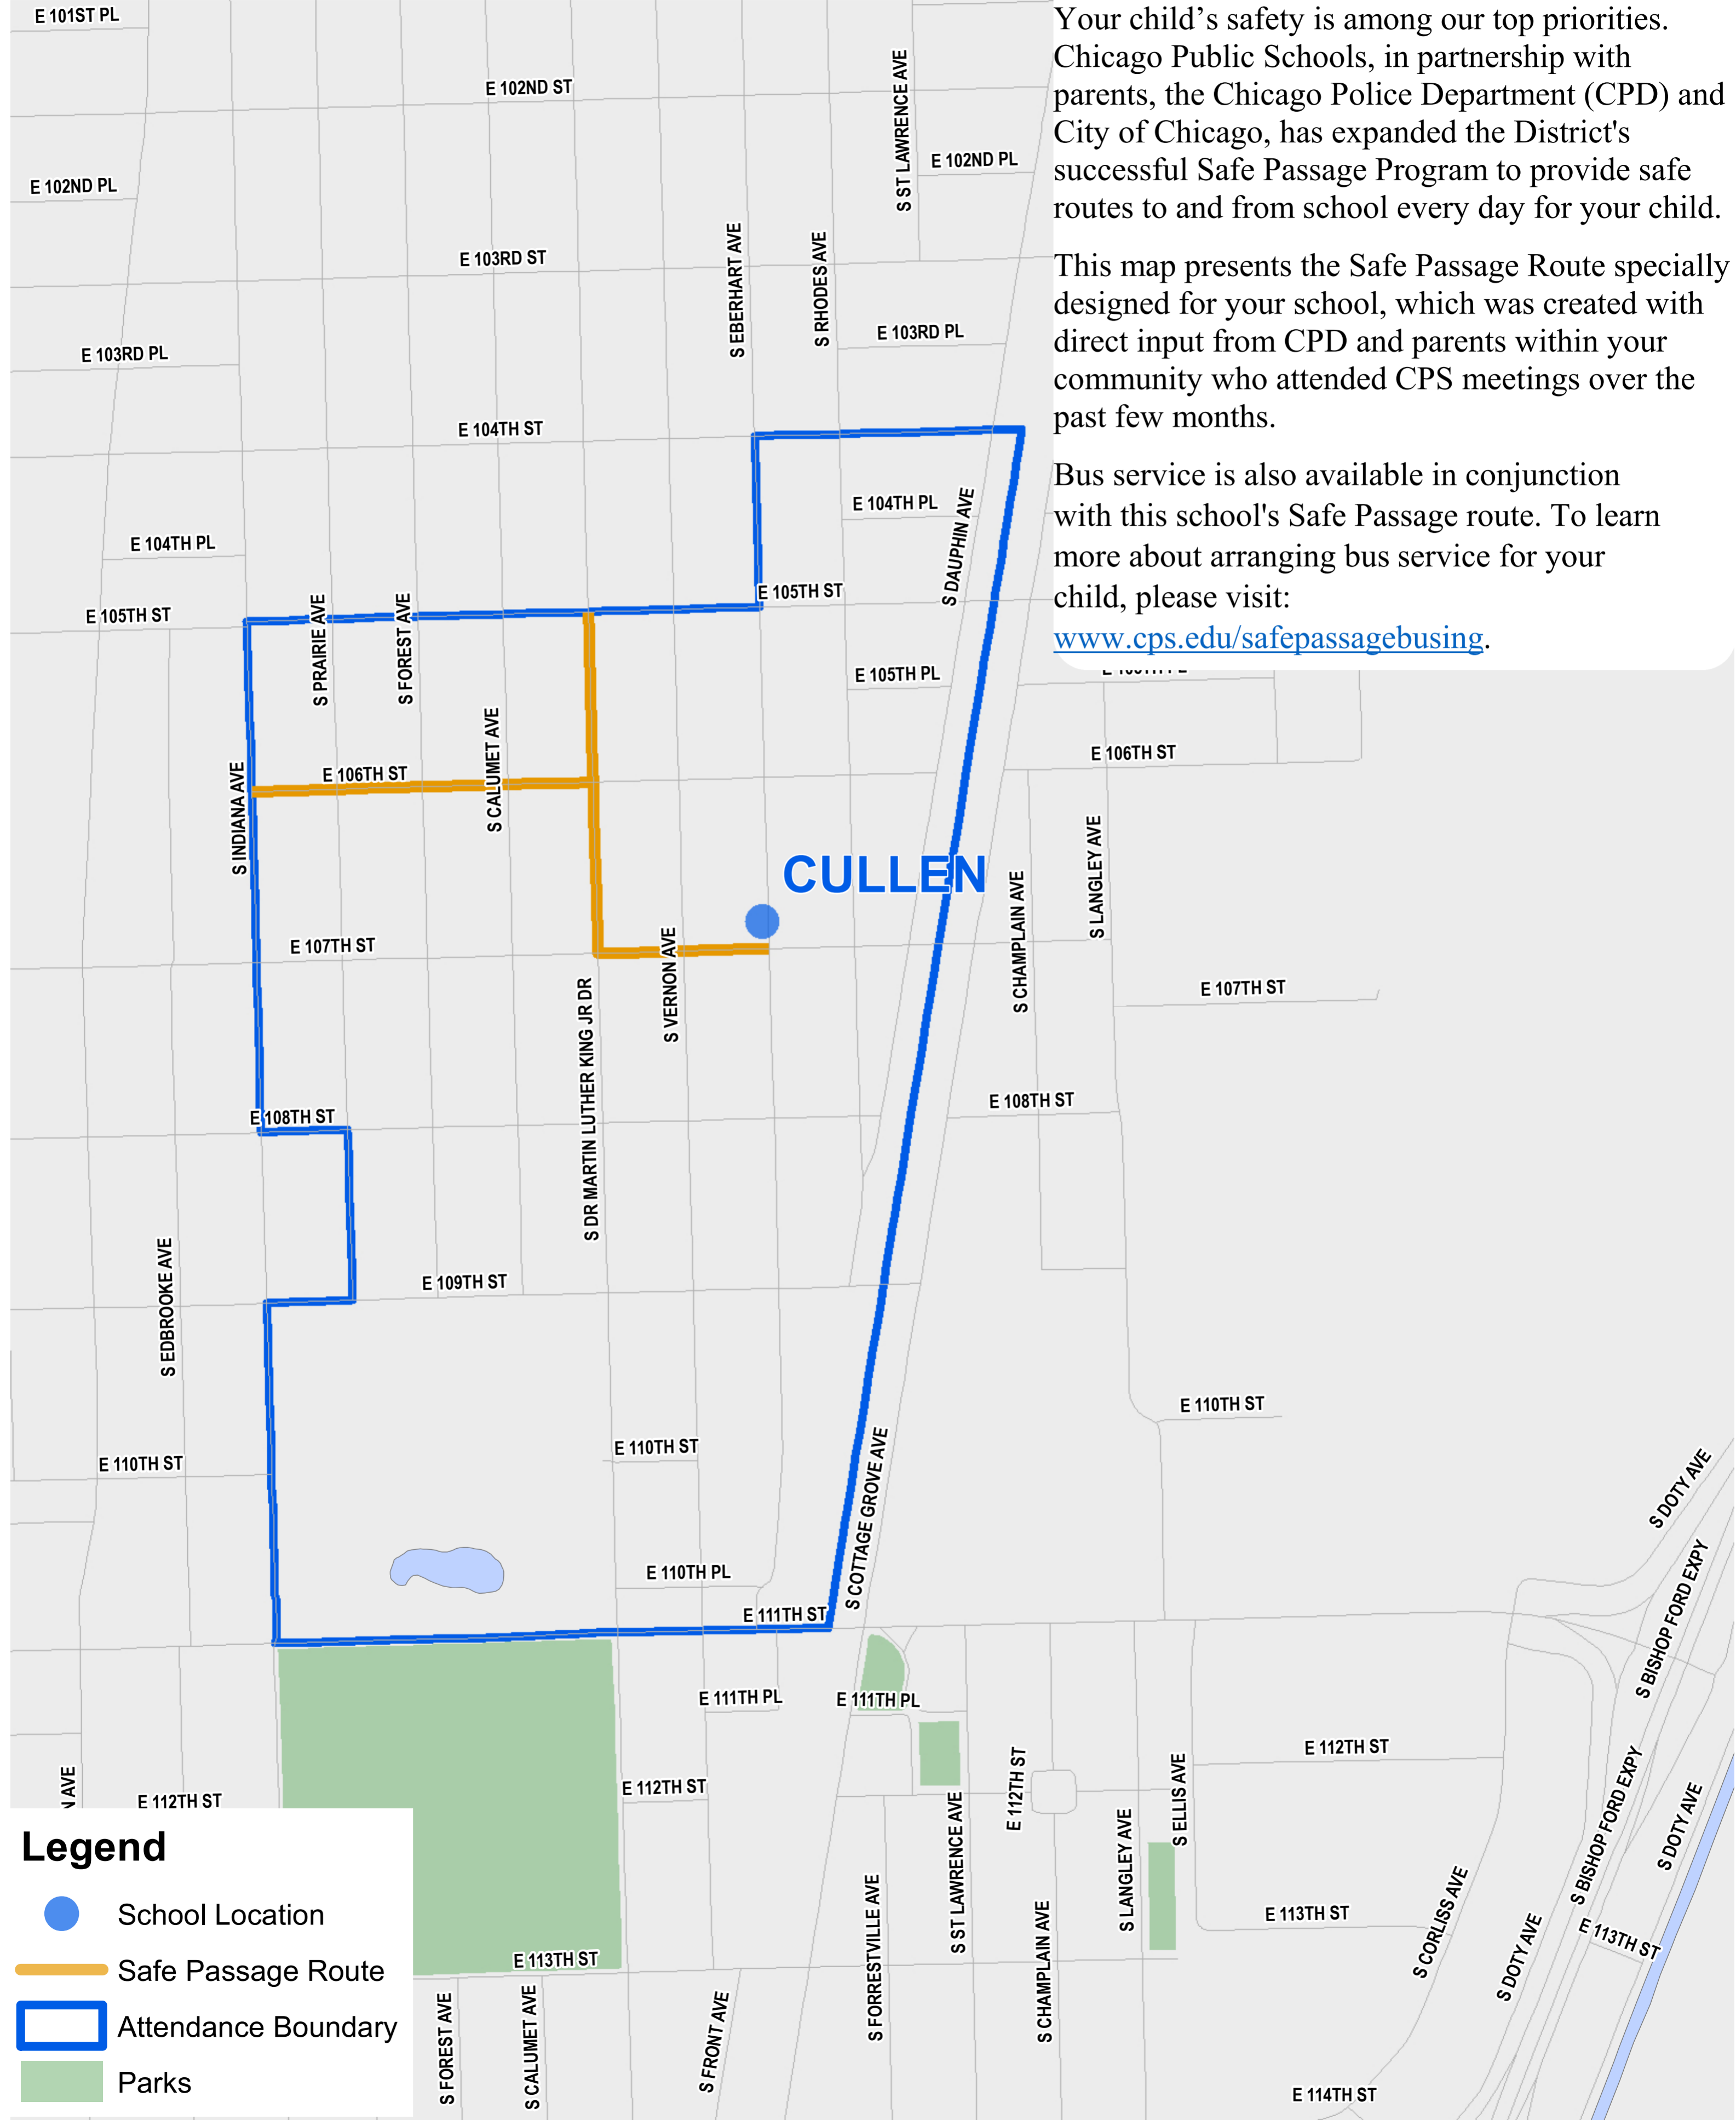

# Cullen Safe Passage Route

Your child's safety is among our top priorities. Chicago Public Schools, in partnership with parents, the Chicago Police Department (CPD) and City of Chicago, has expanded the District's successful Safe Passage Program to provide safe routes to and from school every day for your child.

This map presents the Safe Passage Route specially designed for your school, which was created with direct input from CPD and parents within your community who attended CPS meetings over the past few months.

**Legend**

- School Location
- Safe Passage Route
- Attendance Boundary
- Parks