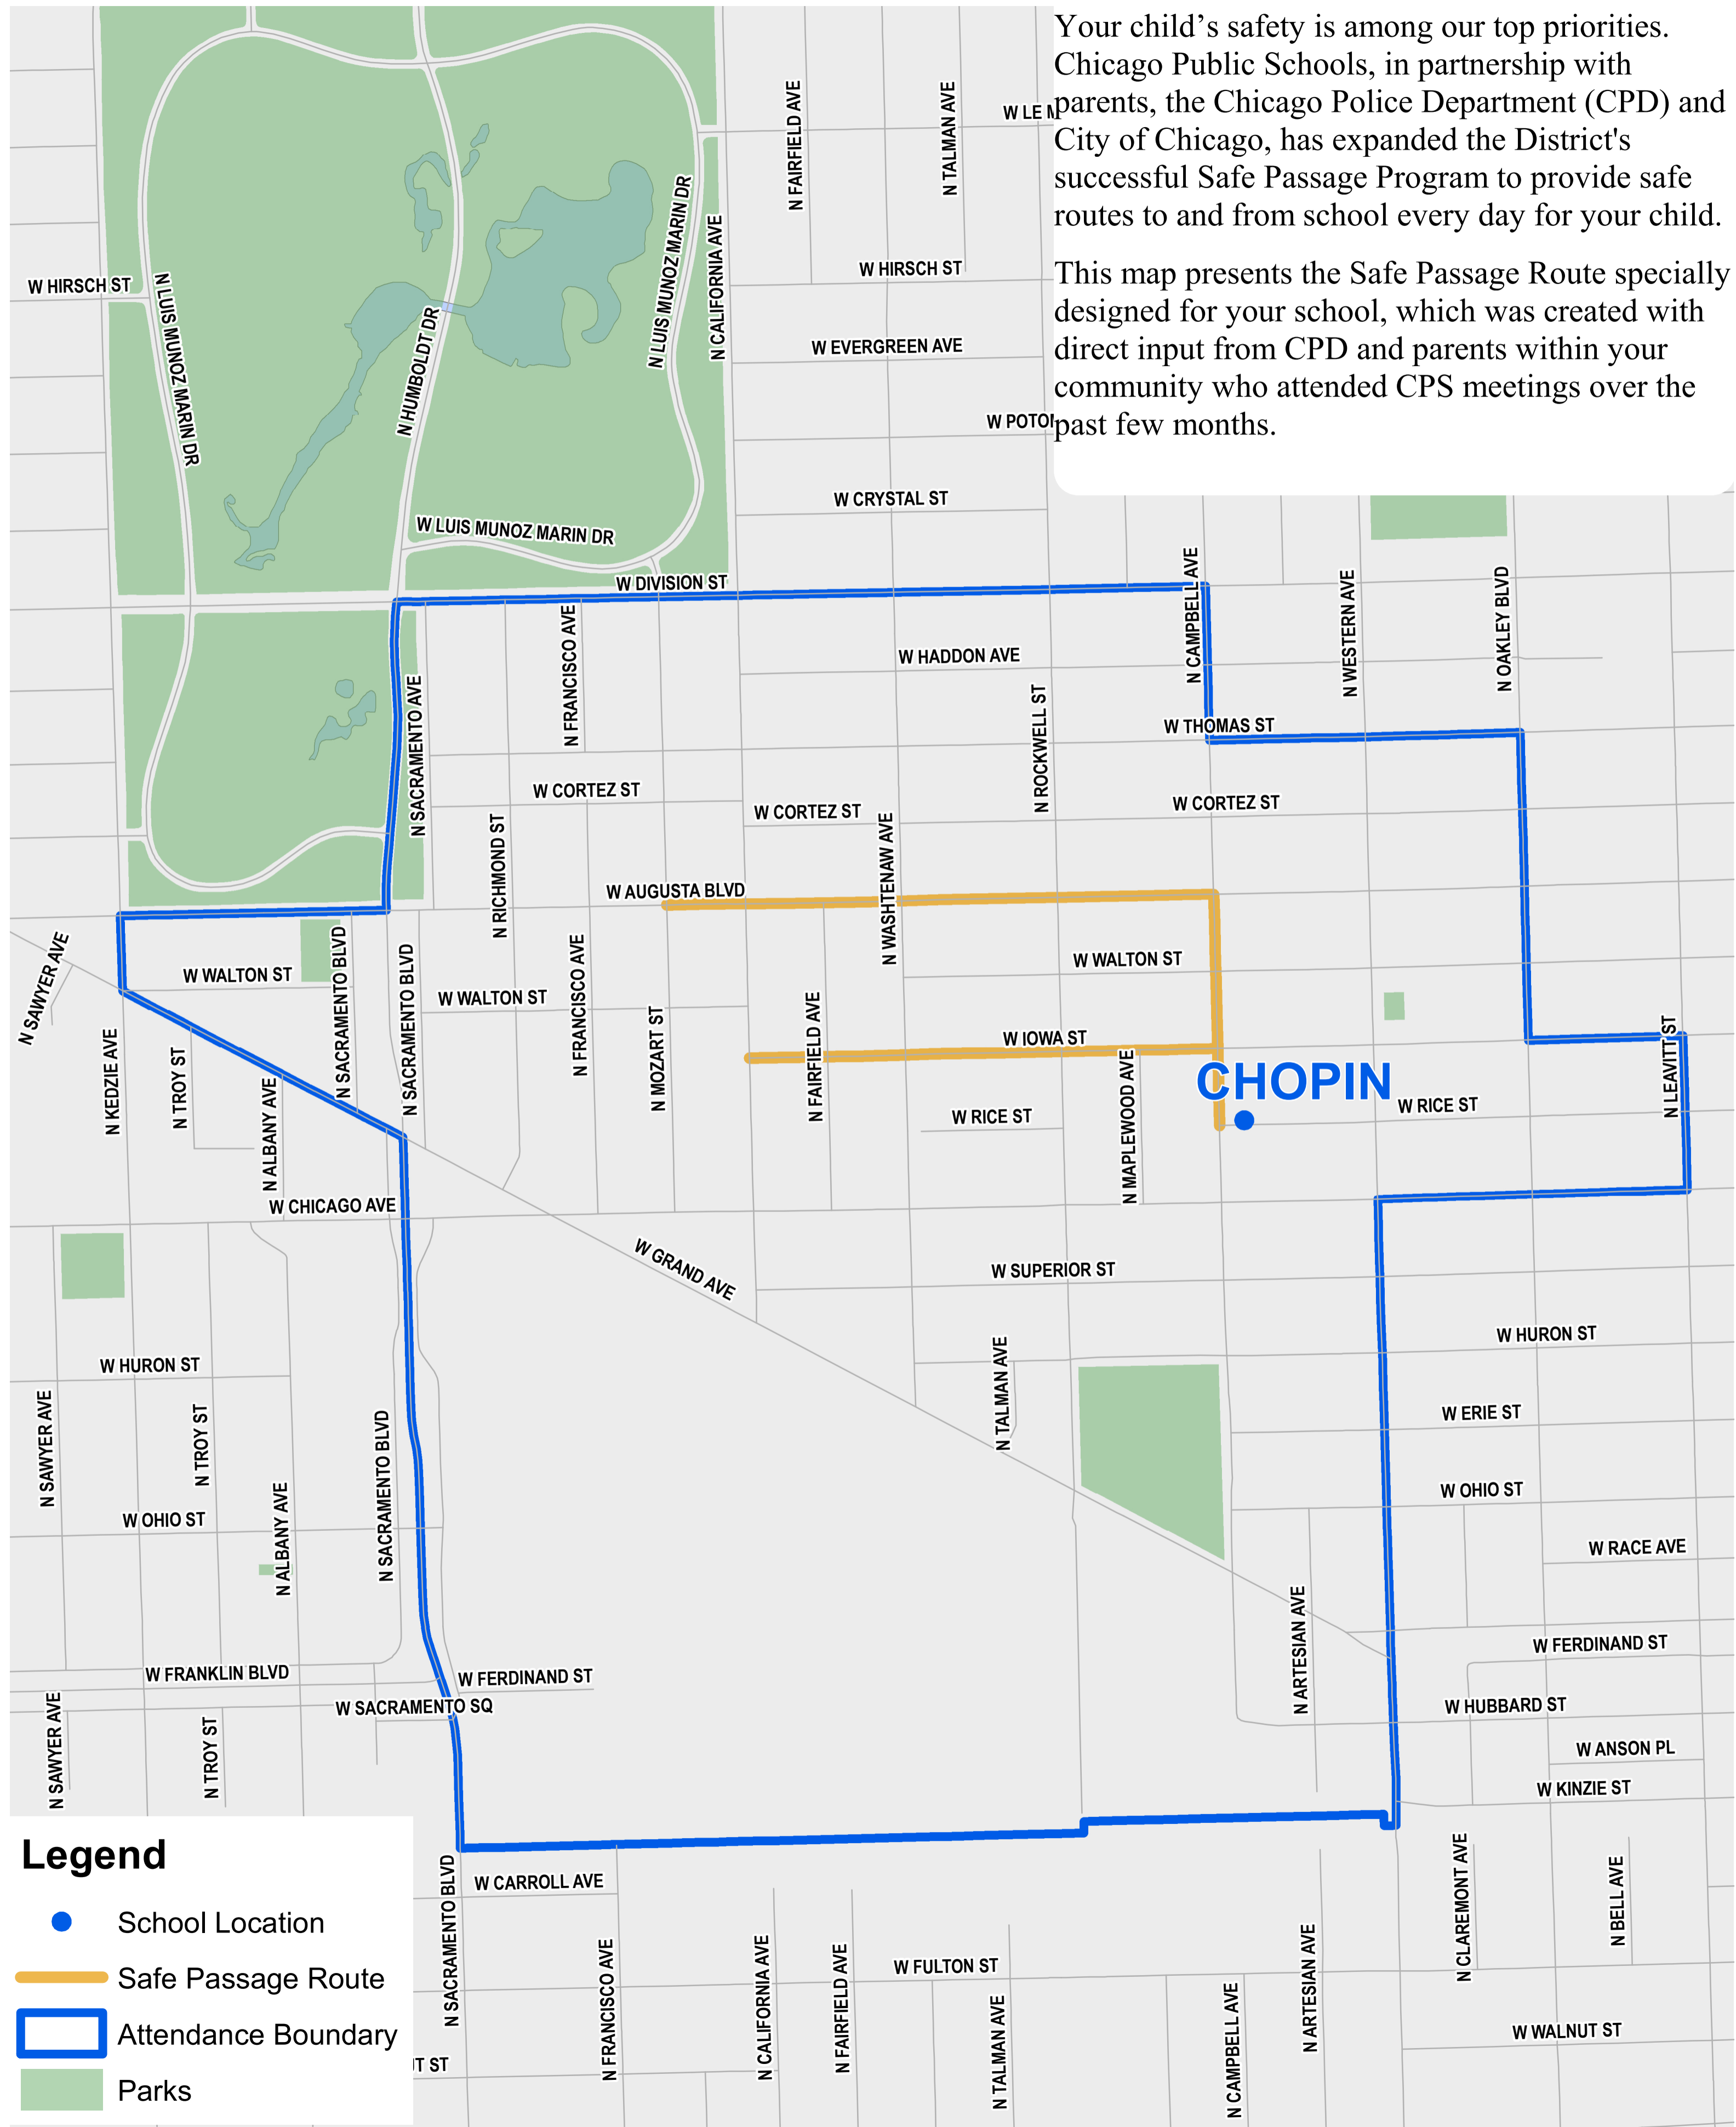

Chopin Safe Passage Route

Your child’s safety is among our top priorities. Chicago Public Schools, in partnership with parents, the Chicago Police Department (CPD) and City of Chicago, has expanded the District's successful Safe Passage Program to provide safe routes to and from school every day for your child.

This map presents the Safe Passage Route specially designed for your school, which was created with direct input from CPD and parents within your community who attended CPS meetings over the past few months.

Legend

- School Location
- Safe Passage Route
- Attendance Boundary
- Parks