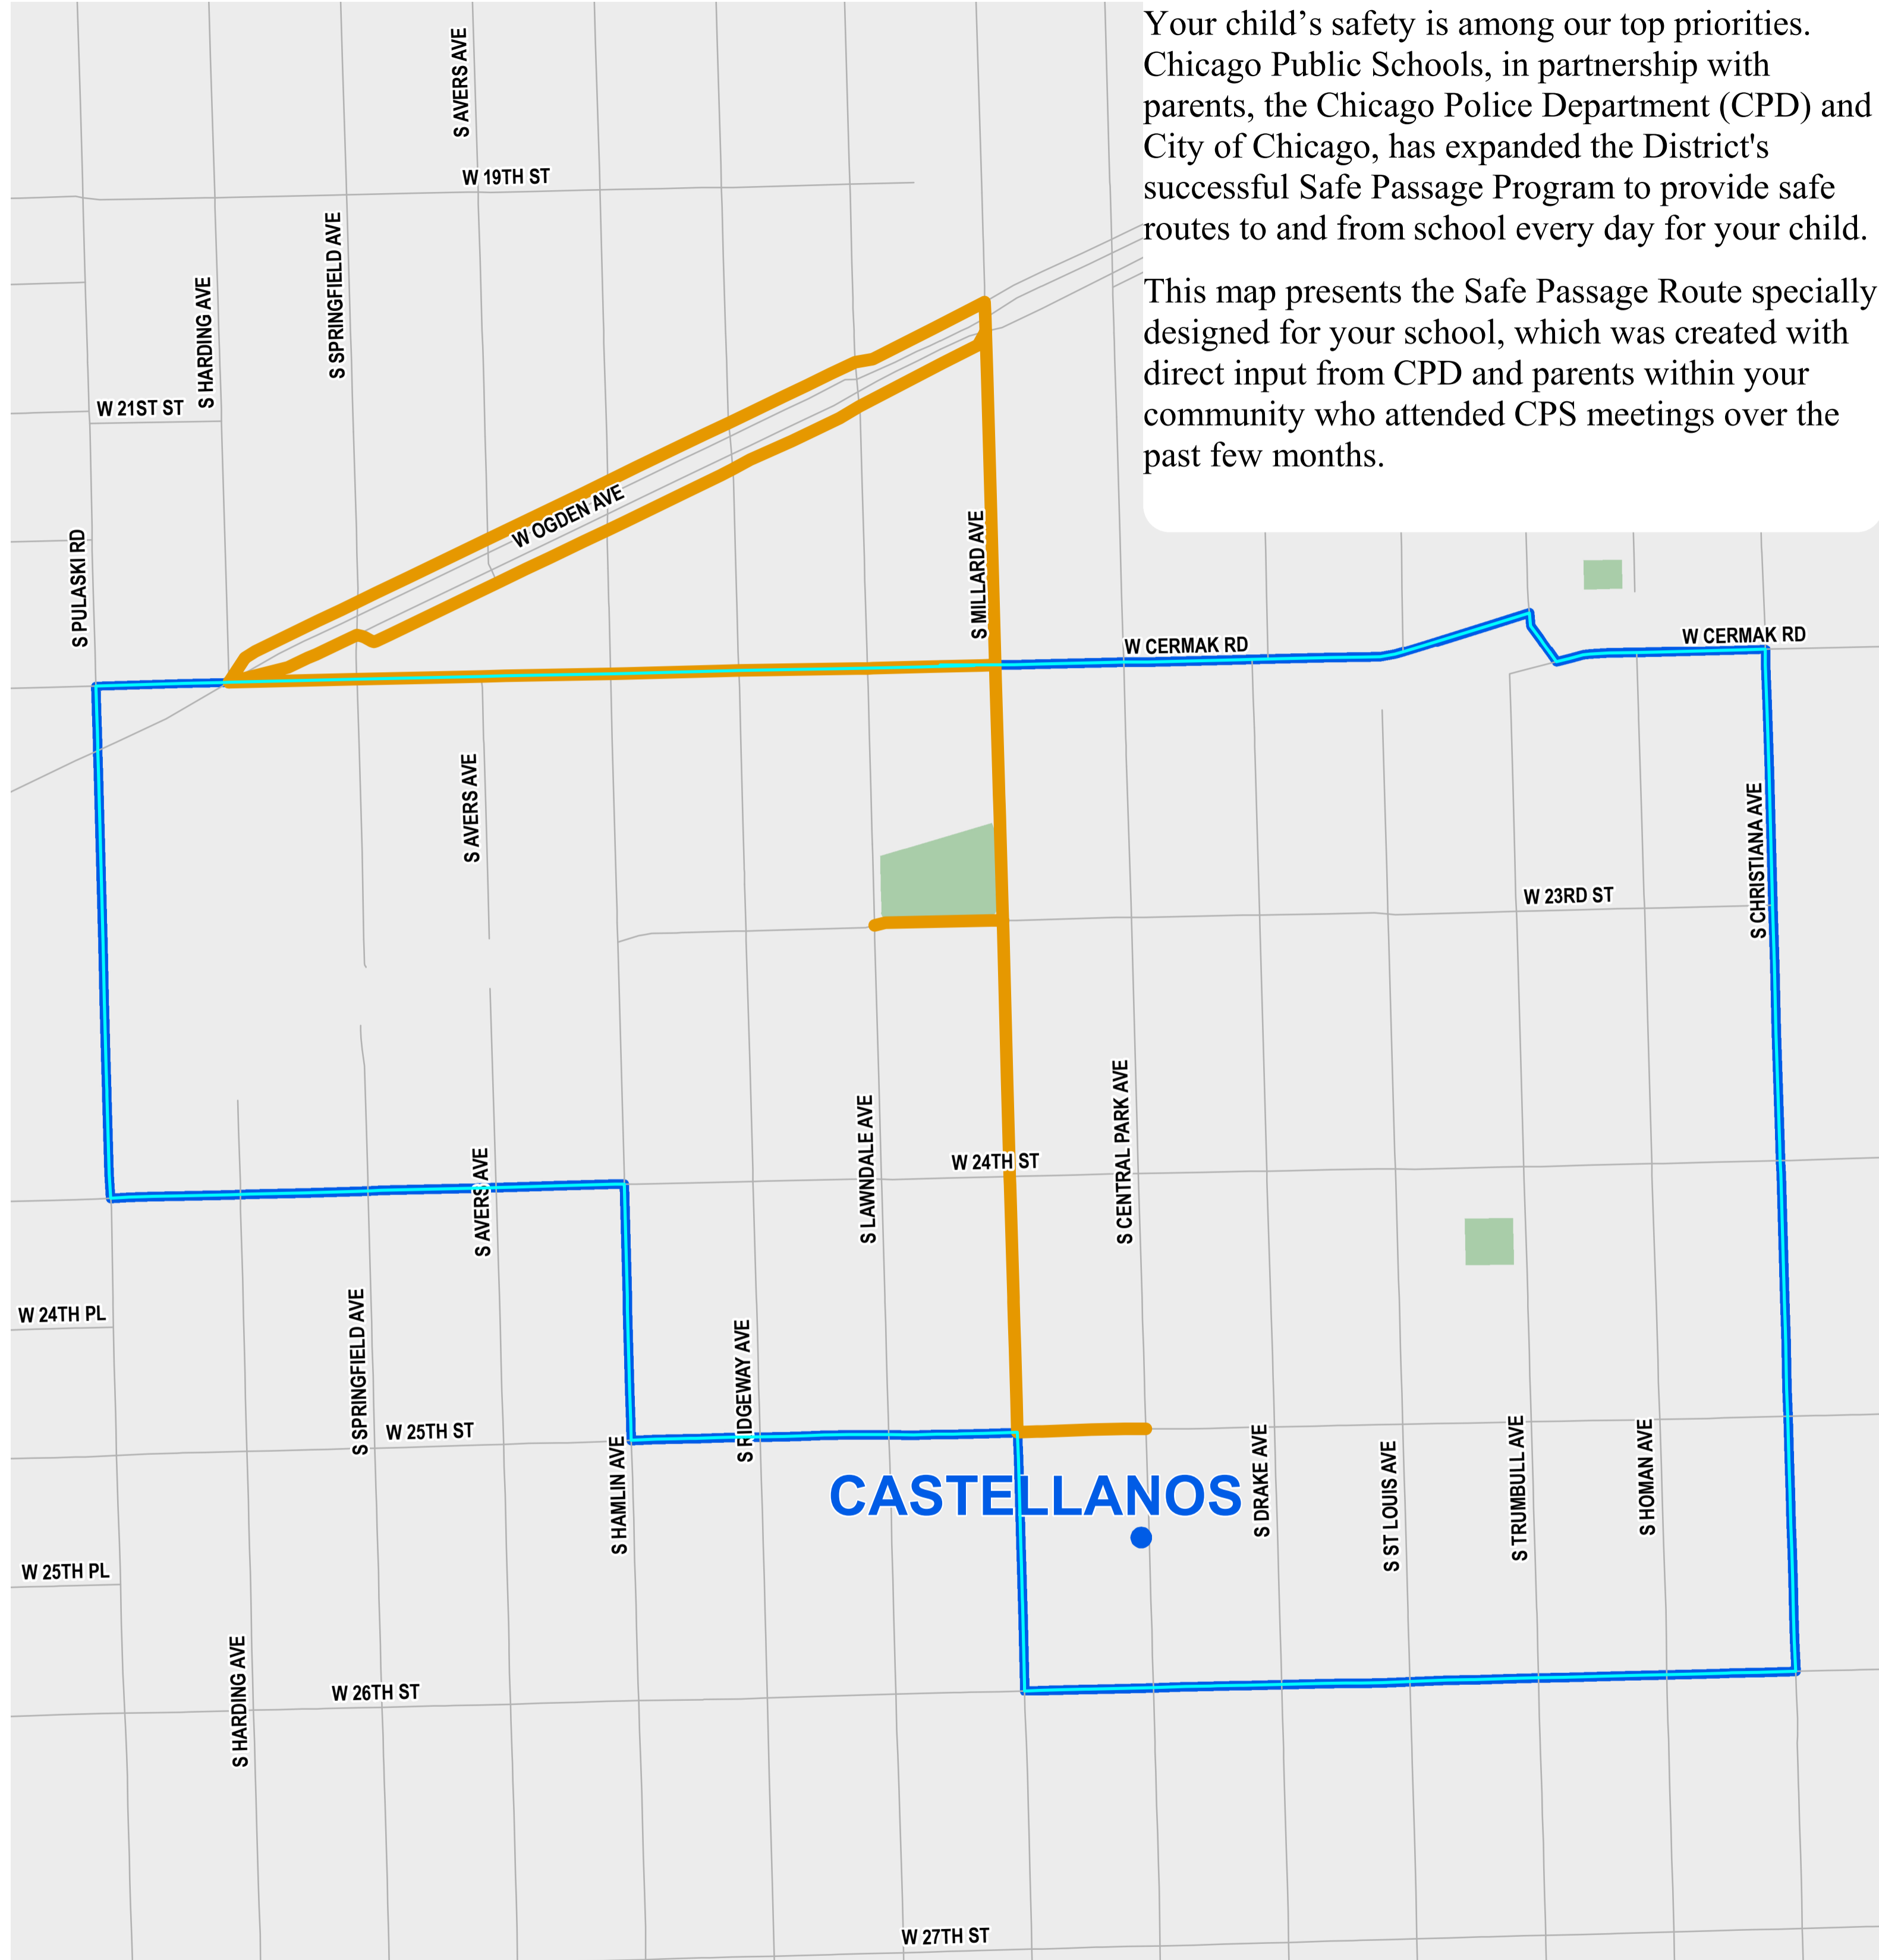

Castellanos Safe Passage Route

Your child's safety is among our top priorities. Chicago Public Schools, in partnership with parents, the Chicago Police Department (CPD) and City of Chicago, has expanded the District's successful Safe Passage Program to provide safe routes to and from school every day for your child.

This map presents the Safe Passage Route specially designed for your school, which was created with direct input from CPD and parents within your community who attended CPS meetings over the past few months.

Legend

- School Location
- Safe Passage Route
- Attendance Boundary
- Parks