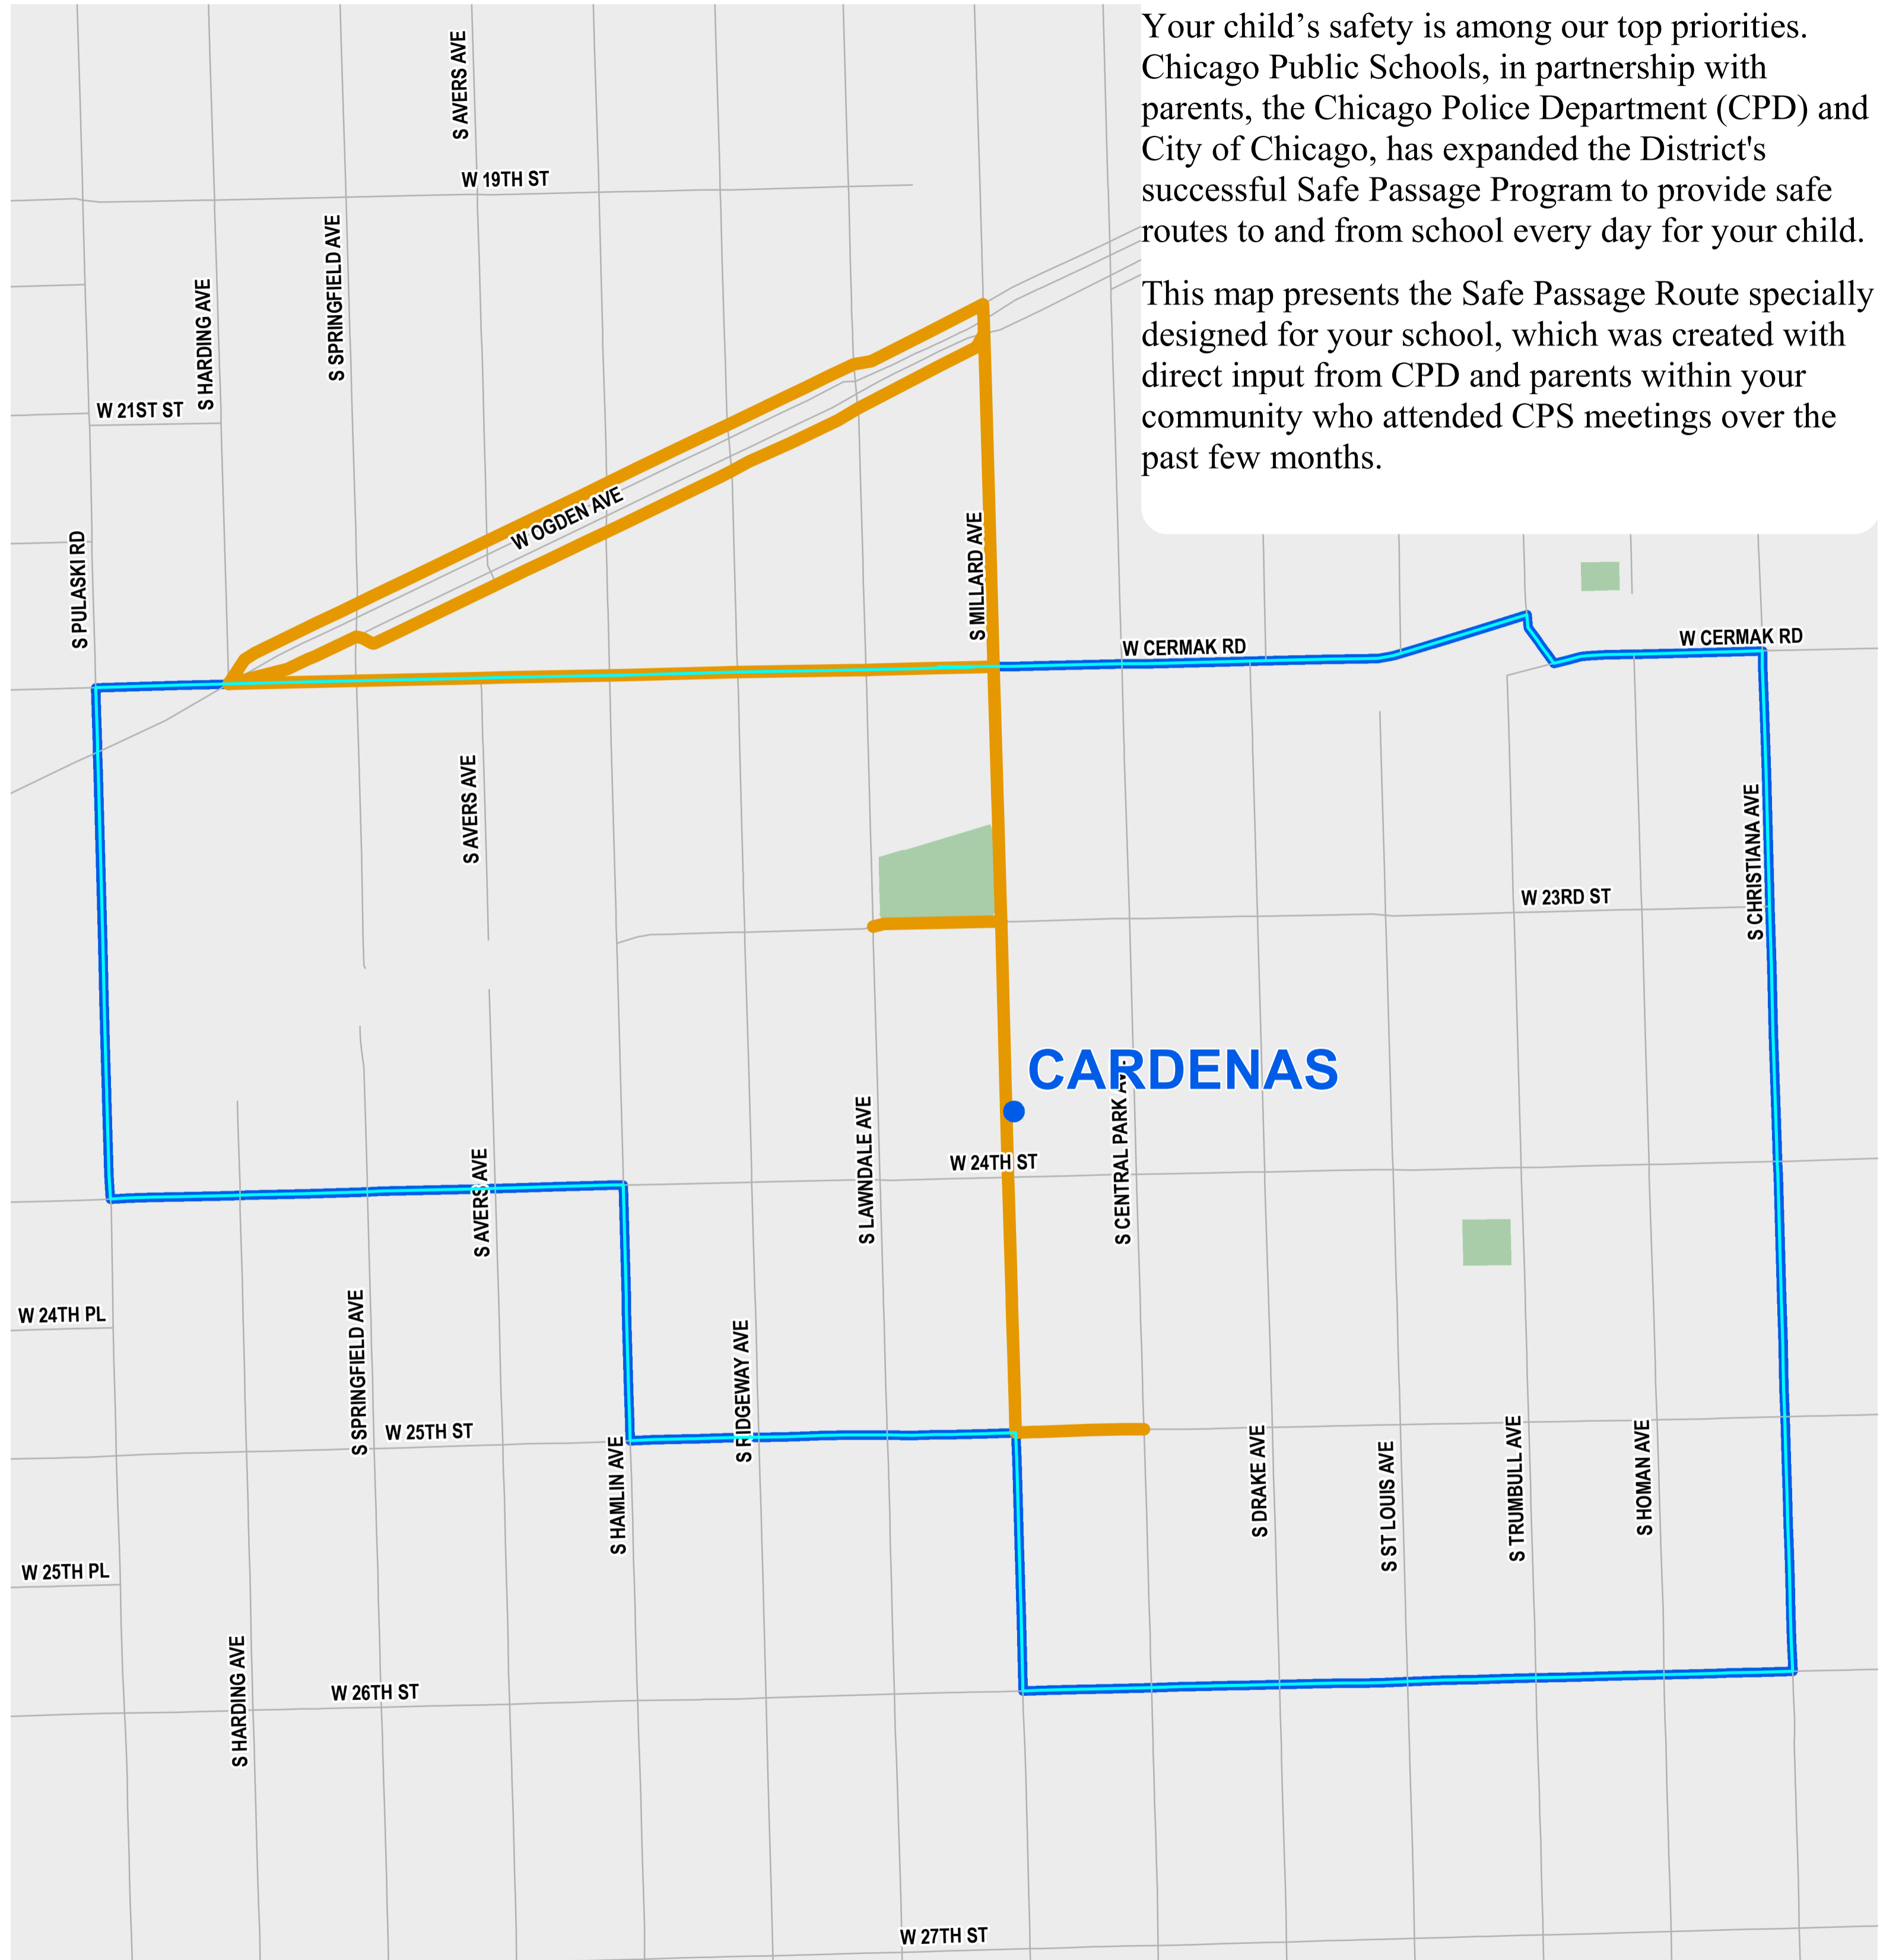

Cardenas Safe Passage Route

Your child's safety is among our top priorities. Chicago Public Schools, in partnership with parents, the Chicago Police Department (CPD) and City of Chicago, has expanded the District's successful Safe Passage Program to provide safe routes to and from school every day for your child.

This map presents the Safe Passage Route specially designed for your school, which was created with direct input from CPD and parents within your community who attended CPS meetings over the past few months.

CARDENAS

Legend

- School Location
- Safe Passage Route
- Attendance Boundary
- Parks