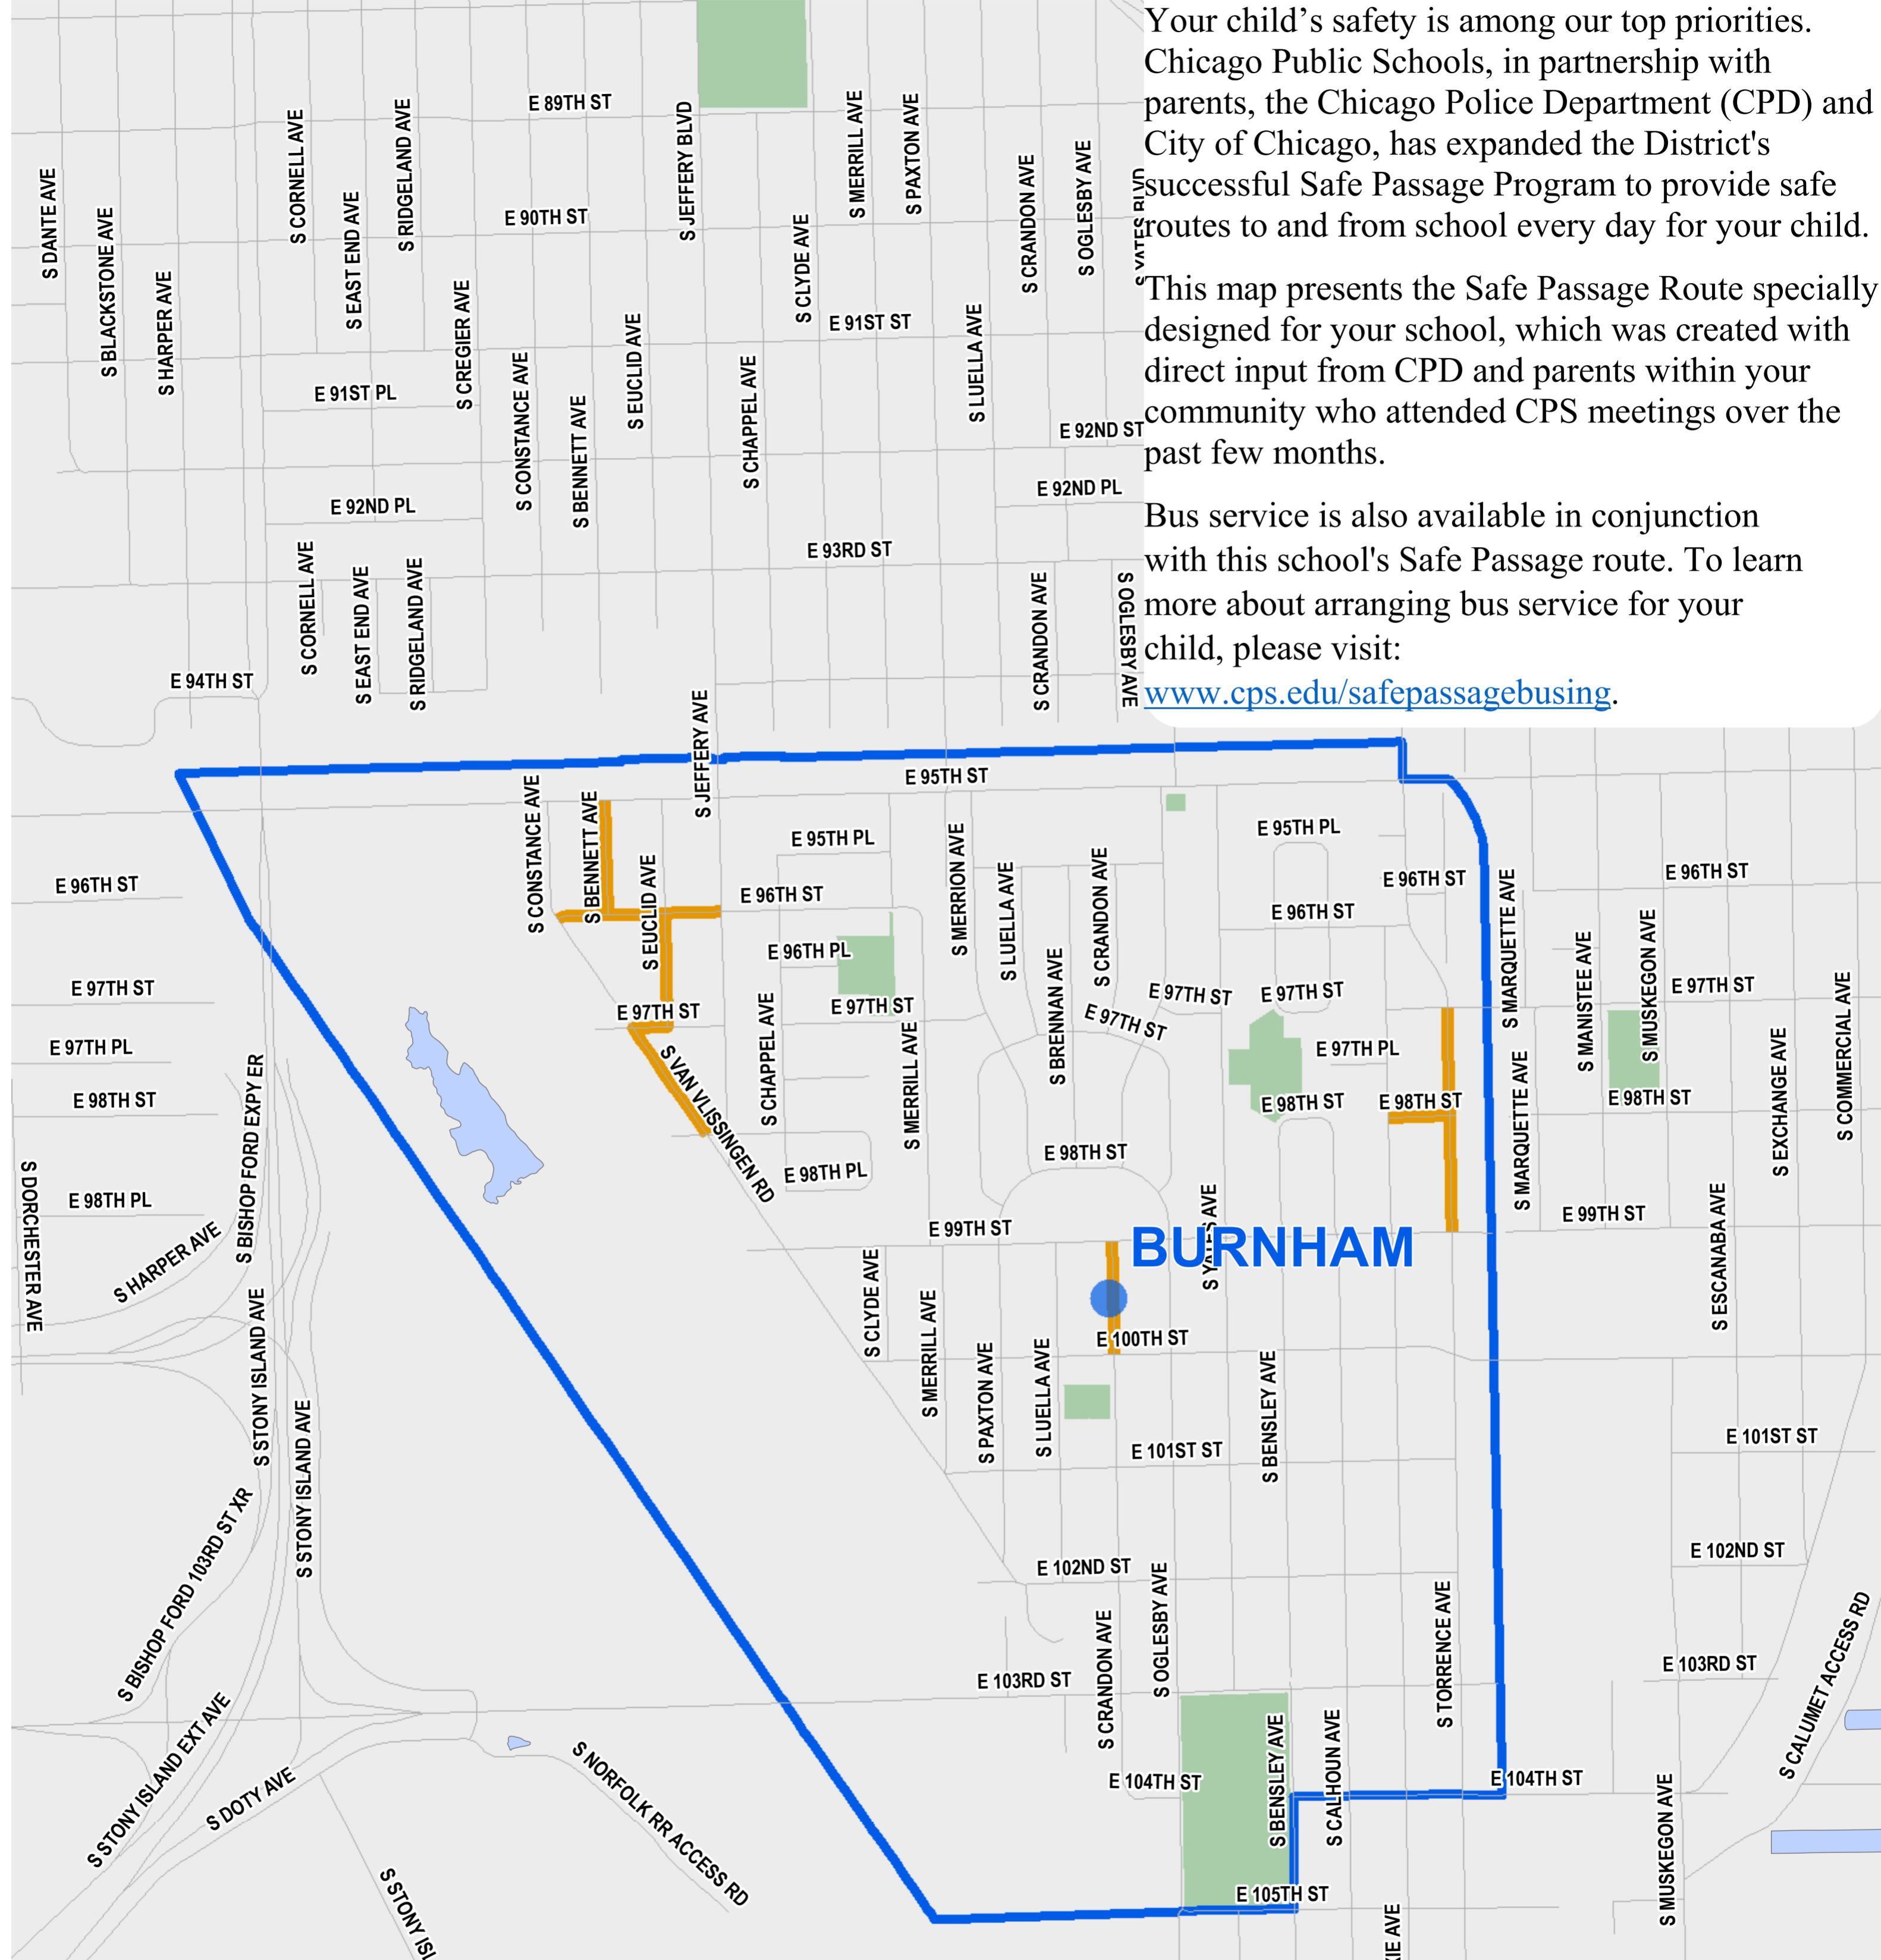

# Burnham Safe Passage Route

Your child's safety is among our top priorities. Chicago Public Schools, in partnership with parents, the Chicago Police Department (CPD) and City of Chicago, has expanded the District's successful Safe Passage Program to provide safe routes to and from school every day for your child.

This map presents the Safe Passage Route specially designed for your school, which was created with direct input from CPD and parents within your community who attended CPS meetings over the past few months.

**Legend**

- School Location
- Safe Passage Route
- Attendance Boundary
- Parks